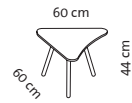

Accessories

Order No.

moka

11990

T

Table
Plywood, natural, oiled

404