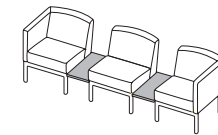

add1••

Design Roland Meyer-Brühl

add1•• can be used to create airy groups of sofas and armchairs or arranged in a row, dynamically curved suites and much more. Ideal also for public areas such as lounges, foyers, practices or hotels. The individually customisable system makes it possible to create needs-oriented seating solutions that can be extended at any time. Fabric covers in fresh colours or sophisticated leather covers as well as optional table units or armrests add unique design accents. Uncomplicated and flexible, add1•• brings people together, creates calm zones or promotes social interaction – and is also comfortable, timeless and durable. With its minimalist, carefully considered design language throughout, add1•• is suitable for any interior and can also be positioned anywhere in the room.

Seat height 44 cm
Seat depth 47 cm

Order No.	61661	61604	61602
add 1••	H1	1	1l
	Stool	Armchair without armrest	Armchair Armrest on the left

Additional elements

Order No.	61670	61672	61671	61674
add 1••	W	Ts	TI	Tt
	1 side element for tray	Tray small Veneered plywood top either light or dark oiled oak, black stained and oiled oak black or white laminated plywood top	Tray large Veneered plywood top either light or dark oiled oak, black stained and oiled oak black or white laminated plywood top	Trapezoid tray Veneered plywood top either light or dark oiled oak, black stained and oiled oak black or white laminated plywood top
	51	228	259	332

Seat height 44 cm
Seat depth 47 cm

Order No.	61663	61613	61611	61612	61610	61640	61641
add 1••	H3	3	3l	3r	S3	E45	E90
	Stool-3	Sofa-3 without armrest	Sofa-3 armrest on the left	Sofa-3 armrest on the right	Sofa-3 armrest armrest on both sides	Corner element 45°	Corner element 90°