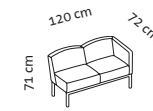

Seat height 44 cm
Seat depth 47 cm

Order No.	61661	61604	61602
add 1••	H1	1	1l
	Stool	Armchair without armrest	Armchair Armrest on the left

Additional elements

Order No.	61670	61672	61671	61674
add 1••	W	Ts	TI	Tt
	1 side element for tray	Tray small Veneered plywood top either light or dark oiled oak, black stained and oiled oak black or white laminated plywood top	Tray large Veneered plywood top either light or dark oiled oak, black stained and oiled oak black or white laminated plywood top	Trapezoid tray Veneered plywood top either light or dark oiled oak, black stained and oiled oak black or white laminated plywood top
	51	228	259	332

Seat height 44 cm
Seat depth 47 cm

Order No.

61603

61601

61662

61608

61606

61607

Seat height 44 cm
Seat depth 47 cm

Order No.	61663	61613	61611	61612	61610	61640	61641
add 1••	H3	3	3l	3r	S3	E45	E90
	Stool-3	Sofa-3 without armrest	Sofa-3 armrest on the left	Sofa-3 armrest on the right	Sofa-3 armrest armrest on both sides	Corner element 45°	Corner element 90°