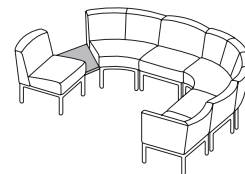

add1••

Design Roland Meyer-Brühl

add1•• can be used to create airy groups of sofas and armchairs or arranged in a row, dynamically curved suites and much more. Ideal also for public areas such as lounges, foyers, practices or hotels. The individually customisable system makes it possible to create needs-oriented seating solutions that can be extended at any time. Fabric covers in fresh colours or sophisticated leather covers as well as optional table units or armrests add unique design accents. Uncomplicated and flexible, add1•• brings people together, creates calm zones or promotes social interaction – and is also comfortable, timeless and durable. With its minimalist, carefully considered design language throughout, add1•• is suitable for any interior and can also be positioned anywhere in the room.

Seat height 44 cm
Seat depth 47 cm

Order No.	61661	61604	61602
add 1••	H1	1	1l
	Stool	Armchair without armrest	Armchair Armrest on the left

Additional elements

Order No.	61670	61672	61671	61674
add 1••	W	Ts	TI	Tt
	1 side element for tray	Tray small Veneered plywood top either light or dark oiled oak, black stained and oiled oak black or white laminated plywood top	Tray large Veneered plywood top either light or dark oiled oak, black stained and oiled oak black or white laminated plywood top	Trapezoid tray Veneered plywood top either light or dark oiled oak, black stained and oiled oak black or white laminated plywood top
	51	228	259	332