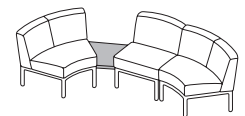

add1••

Design Roland Meyer-Brühl

add1•• can be used to create airy groups of sofas and armchairs or arranged in a row, dynamically curved suites and much more. Ideal also for public areas such as lounges, foyers, practices or hotels. The individually customisable system makes it possible to create needs-oriented seating solutions that can be extended at any time. Fabric covers in fresh colours or sophisticated leather covers as well as optional table units or armrests add unique design accents. Uncomplicated and flexible, add1•• brings people together, creates calm zones or promotes social interaction – and is also comfortable, timeless and durable. With its minimalist, carefully considered design language throughout, add1•• is suitable for any interior and can also be positioned anywhere in the room.

Seat height 44 cm
Seat depth 47 cm

Order No.	61661	61604	61602
add 1••	H1	1	1l
	Stool	Armchair without armrest	Armchair Armrest on the left

Additional elements

Order No.	61670	61672	61671	61674
add 1••	W	Ts	TI	Tt
	1 side element for tray	Tray small Veneered plywood top either light or dark oiled oak, black stained and oiled oak black or white laminated plywood top	Tray large Veneered plywood top either light or dark oiled oak, black stained and oiled oak black or white laminated plywood top	Trapezoid tray Veneered plywood top either light or dark oiled oak, black stained and oiled oak black or white laminated plywood top
	51	228	259	332