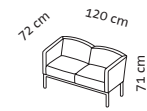

Seat height 44 cm
Seat depth 47 cm

Order No.	61661	61604	61602
add 1••	H1	1	1l
	Stool	Armchair without armrest	Armchair Armrest on the left

Additional elements

Order No.	61670	61672	61671	61674
add 1••	W	Ts	TI	Tt
	1 side element for tray	Tray small Veneered plywood top either light or dark oiled oak, black stained and oiled oak black or white laminated plywood top	Tray large Veneered plywood top either light or dark oiled oak, black stained and oiled oak black or white laminated plywood top	Trapezoid tray Veneered plywood top either light or dark oiled oak, black stained and oiled oak black or white laminated plywood top
	51	228	259	332

Seat height 44 cm
Seat depth 47 cm

Order No.

61603

61601

61662

61608

61606

61607

Seat height 44 cm
Seat depth 47 cm

Order No.	61663	61613	61611	61612	61610	61640	61641
add 1••	H3	3	3l	3r	S3	E45	E90
	Stool-3	Sofa-3 without armrest	Sofa-3 armrest on the left	Sofa-3 armrest on the right	Sofa-3 armrest armrest on both sides	Corner element 45°	Corner element 90°

Leather, removable

	5,40 m ²	14,40 m ²	14,80 m ²	14,80 m ²	15,20 m ²	2,70 m ²	3,60 m ²
Leather requirement	5,40 m ²	14,40 m ²	14,80 m ²	14,80 m ²	15,20 m ²	2,70 m ²	3,60 m ²
Additional leather allowance	1.436	2.322	2.490	2.490	2.659	1.069	1.385
542 Unit	1.595	2.502	2.692	2.692	2.880	1.196	1.512
558	1.762	2.676	2.884	2.884	3.092	1.410	1.695
562 Choice	1.892	2.866	3.089	3.089	3.316	1.455	1.829
566 Jumbo/Lama/Taron	1.959	2.948	3.183	3.183	3.419	1.512	1.891
570 Pearl	2.026	3.034	3.281	3.281	3.527	1.556	1.948
610	2.526	3.735	4.049	4.049	4.362	1.941	2.397
618	2.625	3.881	4.207	4.207	4.531	2.018	2.492