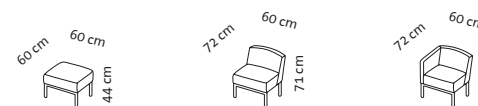

Seat height 44 cm
Seat depth 47 cm

Order No.	61661	61604	61602
add 1••	H1	1	1l
	Stool	Armchair without armrest	Armchair Armrest on the left

Additional elements

Order No.	61670	61672	61671	61674
add 1••	W	Ts	TI	Tt
	1 side element for tray	Tray small Veneered plywood top either light or dark oiled oak, black stained and oiled oak black or white laminated plywood top	Tray large Veneered plywood top either light or dark oiled oak, black stained and oiled oak black or white laminated plywood top	Trapezoid tray Veneered plywood top either light or dark oiled oak, black stained and oiled oak black or white laminated plywood top
	51	228	259	332

Seat height 44 cm
Seat depth 47 cm

Order No.

61603

61601

61662

61608

61606

61607

Seat height 44 cm
Seat depth 47 cm

Order No.	61663	61613	61611	61612	61610	61640	61641
add 1••	H3	3	3l	3r	S3	E45	E90
	Stool-3	Sofa-3 without armrest	Sofa-3 armrest on the left	Sofa-3 armrest on the right	Sofa-3 armrest armrest on both sides	Corner element 45°	Corner element 90°

Leather, removable

	5,40 m ²	14,40 m ²	14,80 m ²	14,80 m ²	15,20 m ²	2,70 m ²	3,60 m ²
Leather requirement	5,40 m ²	14,40 m ²	14,80 m ²	14,80 m ²	15,20 m ²	2,70 m ²	3,60 m ²
Additional leather allowance	1.436	2.322	2.490	2.490	2.659	1.069	1.385
542 Unit	1.595	2.502	2.692	2.692	2.880	1.196	1.512
558	1.762	2.676	2.884	2.884	3.092	1.410	1.695
562 Choice	1.892	2.866	3.089	3.089	3.316	1.455	1.829
566 Jumbo/Lama/Taron	1.959	2.948	3.183	3.183	3.419	1.512	1.891
570 Pearl	2.026	3.034	3.281	3.281	3.527	1.556	1.948
610	2.526	3.735	4.049	4.049	4.362	1.941	2.397
618	2.625	3.881	4.207	4.207	4.531	2.018	2.492