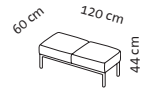

Seat height 44 cm
Seat depth 47 cm

Order No.	61661	61604	61602
add 1••	H1	1	1l
	Stool	Armchair without armrest	Armchair Armrest on the left

Additional elements

Order No.	61670	61672	61671	61674
add 1••	W	Ts	TI	Tt
	1 side element for tray	Tray small Veneered plywood top either light or dark oiled oak, black stained and oiled oak black or white laminated plywood top	Tray large Veneered plywood top either light or dark oiled oak, black stained and oiled oak black or white laminated plywood top	Trapezoid tray Veneered plywood top either light or dark oiled oak, black stained and oiled oak black or white laminated plywood top
	51	228	259	332

Seat height 44 cm
Seat depth 47 cm

Order No.

61603

61601

61662

61608

61606

61607

Seat height 44 cm
Seat depth 47 cm

Order No.	61663	61613	61611	61612	61610	61640	61641
add 1••	H3	3	3l	3r	S3	E45	E90
	Stool-3	Sofa-3 without armrest	Sofa-3 armrest on the left	Sofa-3 armrest on the right	Sofa-3 armrest armrest on both sides	Corner element 45°	Corner element 90°

Leather, removable

	5,40 m ²	14,40 m ²	14,80 m ²	14,80 m ²	15,20 m ²	2,70 m ²	3,60 m ²
Leather requirement	5,40 m ²	14,40 m ²	14,80 m ²	14,80 m ²	15,20 m ²	2,70 m ²	3,60 m ²
Additional leather allowance	1.436	2.322	2.490	2.490	2.659	1.069	1.385
542 Unit	1.595	2.502	2.692	2.692	2.880	1.196	1.512
558	1.762	2.676	2.884	2.884	3.092	1.410	1.695
562 Choice	1.892	2.866	3.089	3.089	3.316	1.455	1.829
566 Jumbo/Lama/Taron	1.959	2.948	3.183	3.183	3.419	1.512	1.891
570 Pearl	2.026	3.034	3.281	3.281	3.527	1.556	1.948
610	2.526	3.735	4.049	4.049	4.362	1.941	2.397
618	2.625	3.881	4.207	4.207	4.531	2.018	2.492