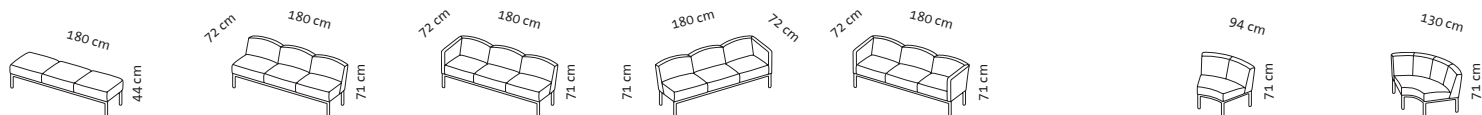

Seat height 44 cm
Seat depth 47 cm

Order No.

61603

61601

61662

61608

61606

61607

S2

Armchair
armrest on the right

Armchair
armrest on both
sides

Stool-2

Sofa-2
without armrest

Sofa-2
armrest on the left

Sofa-2
armrest on the right

Sofa-2
armrest on both
sides

Seat height 44 cm
Seat depth 47 cm

Order No.	61663	61613	61611	61612	61610	61640	61641
add 1••	H3	3	3l	3r	S3	E45	E90
	Stool-3	Sofa-3 without armrest	Sofa-3 armrest on the left	Sofa-3 armrest on the right	Sofa-3 armrest armrest on both sides	Corner element 45°	Corner element 90°