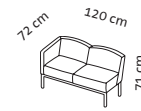

Seat height 44 cm
Seat depth 47 cm

Order No.	61661	61604	61602
add 1••	H1	1	1l
	Stool	Armchair without armrest	Armchair Armrest on the left

Additional elements

Order No.	61670	61672	61671	61674
add 1••	W	Ts	TI	Tt
	1 side element for tray	Tray small Veneered plywood top either light or dark oiled oak, black stained and oiled oak black or white laminated plywood top	Tray large Veneered plywood top either light or dark oiled oak, black stained and oiled oak black or white laminated plywood top	Trapezoid tray Veneered plywood top either light or dark oiled oak, black stained and oiled oak black or white laminated plywood top
	51	228	259	332

Seat height 44 cm
Seat depth 47 cm

Order No.

61603

61601

61662

61608

61606

61607

Seat height 44 cm
Seat depth 47 cm

Order No.	61663	61613	61611	61612	61610	61640	61641
add 1••	H3	3	3l	3r	S3	E45	E90
	Stool-3	Sofa-3 without armrest	Sofa-3 armrest on the left	Sofa-3 armrest on the right	Sofa-3 armrest armrest on both sides	Corner element 45°	Corner element 90°