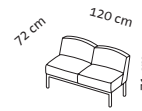

Seat height 44 cm
Seat depth 47 cm

Order No.	61661	61604	61602
add 1••	H1	1	1l
	Stool	Armchair without armrest	Armchair Armrest on the left

Additional elements

Order No.	61670	61672	61671	61674
add 1••	W	Ts	TI	Tt
	1 side element for tray	Tray small Veneered plywood top either light or dark oiled oak, black stained and oiled oak black or white laminated plywood top	Tray large Veneered plywood top either light or dark oiled oak, black stained and oiled oak black or white laminated plywood top	Trapezoid tray Veneered plywood top either light or dark oiled oak, black stained and oiled oak black or white laminated plywood top
	51	228	259	332

Seat height 44 cm
Seat depth 47 cm

Order No.

61603

61601

61662

61608

61606

61607

Seat height 44 cm
Seat depth 47 cm

Order No.	61663	61613	61611	61612	61610	61640	61641
add 1••	H3	3	3l	3r	S3	E45	E90
	Stool-3	Sofa-3 without armrest	Sofa-3 armrest on the left	Sofa-3 armrest on the right	Sofa-3 armrest armrest on both sides	Corner element 45°	Corner element 90°