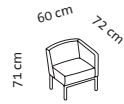

Seat height 44 cm
Seat depth 47 cm

Order No.	61661	61604	61602
add 1••	H1	1	1l
	Stool	Armchair without armrest	Armchair Armrest on the left

Additional elements

Order No.	61670	61672	61671	61674
add 1••	W	Ts	TI	Tt
	1 side element for tray	Tray small Veneered plywood top either light or dark oiled oak, black stained and oiled oak black or white laminated plywood top	Tray large Veneered plywood top either light or dark oiled oak, black stained and oiled oak black or white laminated plywood top	Trapezoid tray Veneered plywood top either light or dark oiled oak, black stained and oiled oak black or white laminated plywood top
	51	228	259	332

Seat height 44 cm
Seat depth 47 cm

Order No.

61603

61601

61662

61608

61606

61607

Seat height 44 cm
Seat depth 47 cm

Order No.	61663	61613	61611	61612	61610	61640	61641
add 1••	H3	3	3l	3r	S3	E45	E90
	Stool-3	Sofa-3 without armrest	Sofa-3 armrest on the left	Sofa-3 armrest on the right	Sofa-3 armrest armrest on both sides	Corner element 45°	Corner element 90°

Leather, removable

	5,40 m ²	14,40 m ²	14,80 m ²	14,80 m ²	15,20 m ²	2,70 m ²	3,60 m ²
Leather requirement	5,40 m ²	14,40 m ²	14,80 m ²	14,80 m ²	15,20 m ²	2,70 m ²	3,60 m ²
Additional leather allowance	1.436	2.322	2.490	2.490	2.659	1.069	1.385
542 Unit	1.595	2.502	2.692	2.692	2.880	1.196	1.512
558	1.762	2.676	2.884	2.884	3.092	1.410	1.695
562 Choice	1.892	2.866	3.089	3.089	3.316	1.455	1.829
566 Jumbo/Lama/Taron	1.959	2.948	3.183	3.183	3.419	1.512	1.891
570 Pearl	2.026	3.034	3.281	3.281	3.527	1.556	1.948
610	2.526	3.735	4.049	4.049	4.362	1.941	2.397
618	2.625	3.881	4.207	4.207	4.531	2.018	2.492