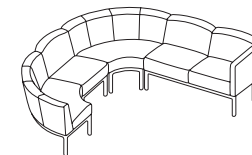

add1••

Design Roland Meyer-Brühl

add1•• can be used to create airy groups of sofas and armchairs or arranged in a row, dynamically curved suites and much more. Ideal also for public areas such as lounges, foyers, practices or hotels. The individually customisable system makes it possible to create needs-oriented seating solutions that can be extended at any time. Fabric covers in fresh colours or sophisticated leather covers as well as optional table units or armrests add unique design accents. Uncomplicated and flexible, add1•• brings people together, creates calm zones or promotes social interaction – and is also comfortable, timeless and durable. With its minimalist, carefully considered design language throughout, add1•• is suitable for any interior and can also be positioned anywhere in the room.

Seat height 44 cm
Seat depth 47 cm

Order No.	61661	61604	61602
add 1••	H1	1	1l
	Stool	Armchair without armrest	Armchair Armrest on the left

Additional elements

Order No.	61670	61672	61671	61674
add 1••	W	Ts	TI	Tt
	1 side element for tray	Tray small Veneered plywood top either light or dark oiled oak, black stained and oiled oak black or white laminated plywood top	Tray large Veneered plywood top either light or dark oiled oak, black stained and oiled oak black or white laminated plywood top	Trapezoid tray Veneered plywood top either light or dark oiled oak, black stained and oiled oak black or white laminated plywood top
	51	228	259	332

Seat height 44 cm
Seat depth 47 cm

Order No.	61663	61613	61611	61612	61610	61640	61641
add 1••	H3	3	3l	3r	S3	E45	E90
	Stool-3	Sofa-3 without armrest	Sofa-3 armrest on the left	Sofa-3 armrest on the right	Sofa-3 armrest armrest on both sides	Corner element 45°	Corner element 90°