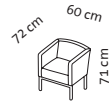

Seat height 44 cm
Seat depth 47 cm

Order No.	61661	61604	61602
add 1••	H1	1	1l
	Stool	Armchair without armrest	Armchair Armrest on the left

Additional elements

Order No.	61670	61672	61671	61674
add 1••	W	Ts	TI	Tt
	1 side element for tray	Tray small Veneered plywood top either light or dark oiled oak, black stained and oiled oak black or white laminated plywood top	Tray large Veneered plywood top either light or dark oiled oak, black stained and oiled oak black or white laminated plywood top	Trapezoid tray Veneered plywood top either light or dark oiled oak, black stained and oiled oak black or white laminated plywood top
	51	228	259	332

Seat height 44 cm
Seat depth 47 cm

Order No.

61603

61601

61662

61608

61606

61607

Seat height 44 cm
Seat depth 47 cm

Order No.	61663	61613	61611	61612	61610	61640	61641
add 1••	H3	3	3l	3r	S3	E45	E90
	Stool-3	Sofa-3 without armrest	Sofa-3 armrest on the left	Sofa-3 armrest on the right	Sofa-3 armrest armrest on both sides	Corner element 45°	Corner element 90°

Leather, removable

	5,40 m ²	14,40 m ²	14,80 m ²	14,80 m ²	15,20 m ²	2,70 m ²	3,60 m ²
Leather requirement	5,40 m ²	14,40 m ²	14,80 m ²	14,80 m ²	15,20 m ²	2,70 m ²	3,60 m ²
Additional leather allowance	1.436	2.322	2.490	2.490	2.659	1.069	1.385
542 Unit	1.595	2.502	2.692	2.692	2.880	1.196	1.512
558	1.762	2.676	2.884	2.884	3.092	1.410	1.695
562 Choice	1.892	2.866	3.089	3.089	3.316	1.455	1.829
566 Jumbo/Lama/Taron	1.959	2.948	3.183	3.183	3.419	1.512	1.891
570 Pearl	2.026	3.034	3.281	3.281	3.527	1.556	1.948
610	2.526	3.735	4.049	4.049	4.362	1.941	2.397
618	2.625	3.881	4.207	4.207	4.531	2.018	2.492