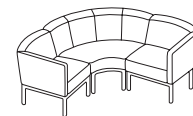

add1••

Design Roland Meyer-Brühl

add1•• can be used to create airy groups of sofas and armchairs or arranged in a row, dynamically curved suites and much more. Ideal also for public areas such as lounges, foyers, practices or hotels. The individually customisable system makes it possible to create needs-oriented seating solutions that can be extended at any time. Fabric covers in fresh colours or sophisticated leather covers as well as optional table units or armrests add unique design accents. Uncomplicated and flexible, add1•• brings people together, creates calm zones or promotes social interaction – and is also comfortable, timeless and durable. With its minimalist, carefully considered design language throughout, add1•• is suitable for any interior and can also be positioned anywhere in the room.

Seat height 44 cm
Seat depth 47 cm

Order No.	61661	61604	61602
add 1••	H1	1	1l
	Stool	Armchair without armrest	Armchair Armrest on the left

Additional elements

Order No.	61670	61672	61671	61674
add 1••	W	Ts	TI	Tt
	1 side element for tray	Tray small Veneered plywood top either light or dark oiled oak, black stained and oiled oak black or white laminated plywood top	Tray large Veneered plywood top either light or dark oiled oak, black stained and oiled oak black or white laminated plywood top	Trapezoid tray Veneered plywood top either light or dark oiled oak, black stained and oiled oak black or white laminated plywood top
	51	228	259	332