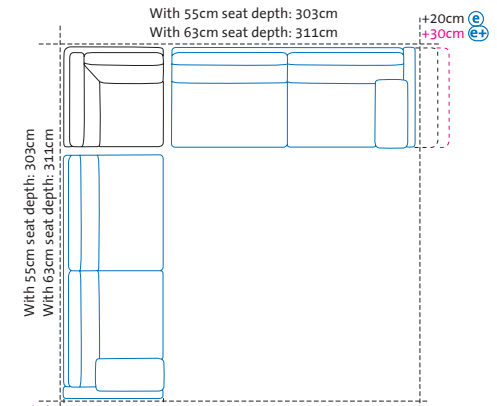

Dimension increases when the side element is lowered:
e +20cm, **e+** +30cm

Y1 + E + Y2

Add-on sofa-3 left + corner element
+ add-on sofa-3 right

Dimension increases when the side element is lowered:
e +20cm, **e+** +30cm

Z1 + E + Z2

Add-on sofa-4 left + corner element
+ add-on sofa-4 right

Dimension increases when the side element is lowered:
e +20cm, **e+** +30cm

Please note:

If add-on sofas on the left or the right **with differing seat depths** are chosen for the above corner solutions, the respective **corner element E 63/55** or **E 55/63** must be ordered