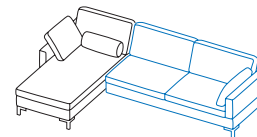

Ramp 19cm + leg/sled base 14cm = seat height 44 cm

Seat height 46 cm
Total height 86cm

Ramp 19cm + leg/sled base 16cm = seat height 46 cm

Illustrations with side element **e**, the widths stated apply to **c** **d** **d+** **e** and **e+**, if **g**: +15cm per side element, if **h**: -5cm per side element

A1 + W2
Long chair left
+ add-on sofa-2 right

Dimension increases when the side element is lowered:
e +20cm, **e+** +30cm
The dimension increase of +30cm is due to lowering the backrest

W1 + A2
Add-on sofa-2 left
+ long chair right

A1 + X2
Long chair left
+ add-on sofa-2.5 right

Dimension increases when the side element is lowered:
e +20cm, **e+** +30cm
The dimension increase of +30cm is due to lowering the backrest

X1 + A2
Add-on sofa-2.5 left
+ long chair right