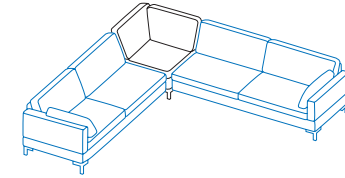

Dimension increases when the side element is lowered:
e +20cm, **e+** +30cm

Y1 + E + Y2

Add-on sofa-3 left + corner element
+ add-on sofa-3 right

Dimension increases when the side element is lowered:
e +20cm, **e+** +30cm