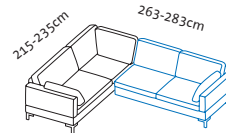

	7.611
	7.745
	8.062
	8.355
	9.454
	11.270
	12.028
	12.314
	14.152

per fabric/leather footrest

+ 920

+ 920

+ 920

Illustrations with side element **e**, the widths stated apply to **c** **d** **d+** **e** and **e+**, if **g**: +15cm per side element, if **h**: -5cm per side element.
Please always state choice of armrest pads, either small or large. If a **seamless bench seat** is required, please state when ordering.

Seat height 40, 42, 44, 46cm
Total height 80, 82, 84, 86cm

Order No.

Loose cushions

Seat depth 55cm
Seat depth 63cm

85530 85517
86330 86317

85516 85531
86316 86331

85530 85519
86330 86319

85518 85531
86318 86331