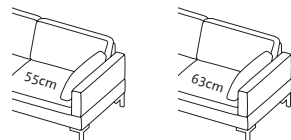

large
50 x 40cm

small
57 x 26cm

Optional footrest

Each **albasystem/m** seat (not the long chair and not on the open-end) can be equipped with an **integrated, extendable and tiltable** footrest. Please state with each order whether the footrest is required in front of the **right-** or the **left-hand side**.

The headrest mount and footrest finish always matches the foot finish, i.e. polished chrome or black powder-coated.

Footrest size: Armchair 42 x 42cm, sofa-2 60 x 45cm,
Sofa-2.5, Sofa-3, Sofa-4 68 x 45cm
Price covered in fabric/leather **920**

Lowerable side element

The side elements  and  can be lowered down into a fully horizontal position. Dimension increase when one armrest is lowered  +20cm,  +30cm.

Seat depth and seat height

Seat depth 55 or 63cm
Seat height **40, 42, 44** or **46cm**
(See page 3)