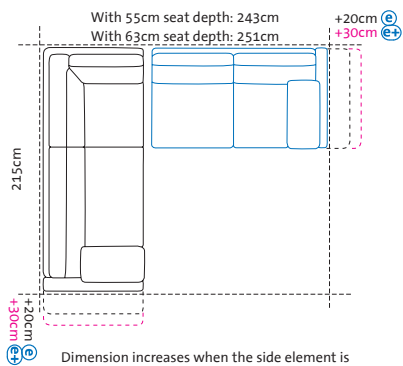

Dimension increases when the side element is lowered:
e +20cm, **e+** +30cm