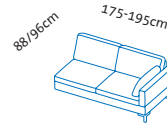

alba system/o

Add-on sofas

Seat height **40, 42, 44, 46**cm
Total height 80, 82, 84, 86cm

Add-on sofas right

Illustrations with side element **e**, the widths stated apply to **c** **d** **d+** **e** and **e+**, if **g**: **+15cm** per side element, if **h**: **-5cm** per side element.
Please always state choice of armrest pads, either small or large. If a **seamless bench seat** is required, please state when ordering.

Order No.

Loose cushions

Seat depth **55**cm
Seat depth **63**cm

85551
86351

85517
86317

85519
86319

85521
86321

85523
86323

alba system/o

V2
Open-end
open on the right
Seat depth **55** or **63**cm

W2
Add-on sofa-2
Side element on the right
Seat depth **55** or **63**cm

X2
Add-on sofa-2.5
Side element on the right
Seat depth **55** or **63**cm

Y2
Add-on sofa-3
Side element on the right
Seat depth **55** or **63**cm

Z2
Add-on sofa-4
Side element on the right
Seat depth **55** or **63**cm

Fabric, removable

	V2	W2	X2	Y2	Z2
Fabric requirement	6,60 m	8,90 m	9,60 m	10,40 m	11,40 m
Additional fabric allowance	3.177	3.408	3.622	3.863	4.103
20	3.214	3.489	3.750	4.025	4.297
24	3.229	3.528	3.817	4.103	4.392
28	3.247	3.568	3.883	4.185	4.489
32	3.263	3.607	3.947	4.265	4.581
36	3.281	3.649	4.012	4.345	4.678
40	3.338	3.709	4.086	4.435	4.783
44	3.399	3.768	4.162	4.526	4.890
48	3.464	3.821	4.223	4.584	4.948
52	3.530	3.873	4.283	4.646	5.008
60	3.696	4.108	4.539	4.951	5.368
64	3.843	4.225	4.666	5.103	5.543
80	4.426	4.694	5.175	5.714	6.254

Leather, fixed covers

	V2	W2	X2	Y2	Z2
Leather requirement	9,10 m²	14,60 m²	15,60 m²	16,70 m²	16,10 m²
Additional leather allowance	3.700	4.045	4.462	4.869	5.280
542 Unit	3.953	4.358	4.801	5.240	5.678
558	4.200	4.671	5.140	5.612	6.080
562 Choice	4.895	5.258	5.743	6.227	6.711
566 Jumbo/Lama/Taron	5.078	5.676	6.176	6.677	7.176
570 Pearl	5.209	5.810	6.327	6.843	7.356
610	5.629	6.526	7.097	7.681	8.033
618	5.745	6.670	7.262	7.851	8.440

per fabric/leather footrest

+ 920

+ 920

+ 920

+ 920

+ 920