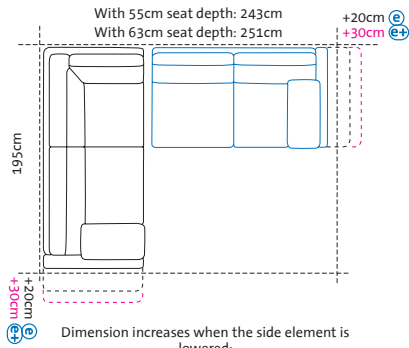

Illustrations with side element **(E)**, the widths stated apply to **(C)** **(d)** **(d+)** **(e)** and **(e+)**, if **(B)**: **+15cm** per side element, if **(h)**: **-5cm** per side element

B1 + W2

Add-on corner sofa-2.5 left
+ add-on sofa-2 right

W1 + B2

Add-on sofa-2 left
+ add-on corner sofa-2.5 right