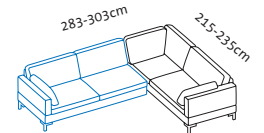

	7.611
	7.745
	8.062
	8.355
	9.454
	11.270
	12.028
	12.314
	14.152

per fabric/leather footrest

+ 920

+ 920

+ 920

Illustrations with side element **e**, the widths stated apply to **c** **d** **d+** **e** and **e+**, if **g**: +15cm per side element, if **h**: -5cm per side element.
Please always state choice of armrest pads, either small or large. If a **seamless bench seat** is required, please state when ordering.

Seat height 40, 42, 44, 46cm
Total height 80, 82, 84, 86cm

Order No.

Loose cushions

Seat depth 55cm
Seat depth 63cm

85530 85517
86330 86317

85516 85531
86316 86331

85530 85519
86330 86319

85518 85531
86318 86331