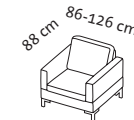

Seat height 40, 42, 44, 46 cm
Total height 80, 82, 84, 86 cm

Chair

Stool

Bank

for **c**

for **d**

for **d+**

for **e** and **f**