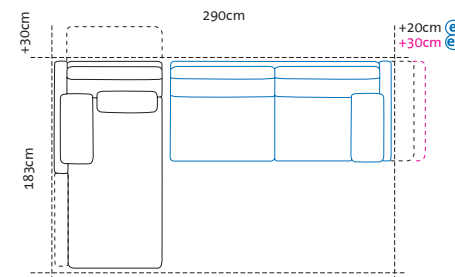

Ramp 19cm + leg/sled base 14cm = seat height 44 cm

Seat height 46 cm
Total height 86cm

Ramp 19cm + leg/sled base 16cm = seat height 46 cm

Illustrations with side element **e**, the widths stated apply to **c** **d** **d+** **e** and **e+**, if **g**: +15cm per side element, if **h**: -5cm per side element

A1 + W2
Long chair left
+ add-on sofa-2 right

Dimension increases when the side element is lowered:
e +20cm, **e+** +30cm
The dimension increase of +30cm is due to lowering the backrest

W1 + A2
Add-on sofa-2 left
+ long chair right

A1 + X2
Long chair left
+ add-on sofa-2.5 right

Dimension increases when the side element is lowered:
e +20cm, **e+** +30cm
The dimension increase of +30cm is due to lowering the backrest

X1 + A2
Add-on sofa-2.5 left
+ long chair right

A1 + Y2
Long chair left
+ add-on sofa-3 right

Dimension increases when the side element is lowered:
e +20cm, **e+** +30cm
The dimension increase of +30cm is due to lowering the backrest

Y1 + A2
Add-on sofa-3 left
+ long chair right