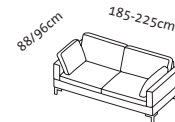

per fabric/leather footrest

+ 920

+ 920

+ 920

+ 920

Illustrations with side element , the widths stated apply to and , if : +15cm per side element, if : -5cm per side element.
Please always state choice of armrest pads, either small or large. If a seamless bench seat is required, please state when ordering.

Seat height 40, 42, 44, 46cm
Total height 80, 82, 84, 86cm

Order No.

Loose cushions
Seat depth 55cm
Seat depth 63cm

85502

85504
86304

85505
86305

85508
86308

85510
86310