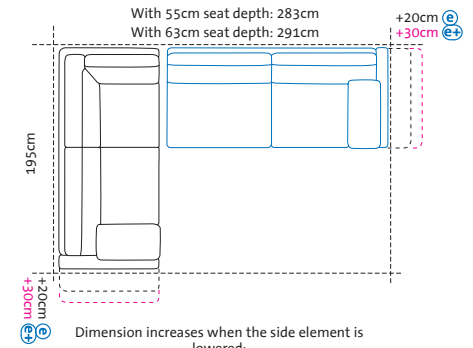

Y1 + B2

Add-on sofa-3 left
+ add-on corner sofa-2.5 right