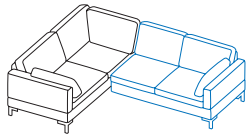

C1 + W2
Add-on corner sofa-3 left
+ add-on sofa-2 right

Dimension increases when the side element is lowered:
e +20cm, **e+** +30cm

W1 + C2
Add-on sofa-2 left
+ add-on corner sofa-3 right

C1 + X2
Add-on corner sofa-3 left
+ add-on sofa-2.5 right

Dimension increases when the side element is lowered:
e +20cm, **e+** +30cm

X1 + C2
Add-on sofa-2.5 left
+ add-on corner sofa-3 right

C1 + Y2
Add-on corner sofa-3 left
+ add-on sofa-3 right

Dimension increases when the side element is lowered:
e +20cm, **e+** +30cm

Y1 + C2
Add-on sofa-3 left
+ add-on corner sofa-3 right

Illustrations with side element **(E)**, the widths stated apply to **(C)** **(d)** **(d+)** **(e)** and **(e+)**, if **(B)**: **+15cm** per side element, if **(h)**: **-5cm** per side element