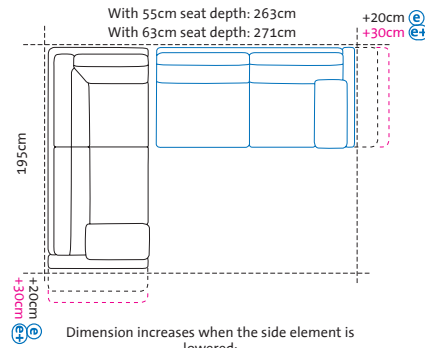

A1 + W2
Long chair left
+ add-on sofa-2 right

Dimension increases when the side element is lowered:
e +20cm, **e+** +30cm
The dimension increase of +30cm is due to lowering the backrest

W1 + A2
Add-on sofa-2 left
+ long chair right

A1 + X2
Long chair left
+ add-on sofa-2.5 right

Dimension increases when the side element is lowered:
e +20cm, **e+** +30cm
The dimension increase of +30cm is due to lowering the backrest

X1 + A2
Add-on sofa-2.5 left
+ long chair right

Y1 + C2
Add-on sofa-3 left
+ add-on corner sofa-3 right

Illustrations with side element **(E)**, the widths stated apply to **(C)** **(d)** **(d+)** **(e)** and **(e+)**, if **(B)**: **+15cm** per side element, if **(h)**: **-5cm** per side element

B1 + W2

Add-on corner sofa-2.5 left
+ add-on sofa-2 right

W1 + B2

Add-on sofa-2 left
+ add-on corner sofa-2.5 right

B1 + X2

Add-on corner sofa-2.5 left
+ add-on sofa-2.5 right

X1 + B2

Add-on sofa-2.5 left
+ add-on corner sofa-2.5 right