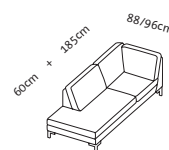

—

alba system/o

Basic elements

Seat height **40, 42, 44, 46**cm
Total height 80, 82, 84, 86cm

Add-on corner sofas left

+

Illustrations with side element **e**, the widths stated apply to **c** **d** **d+** **e** and **e+**, if **g**: **+15cm** per side element, if **h**: **-5cm** per side element.
Please always state choice of armrest pads, either small or large. If a **seamless bench seat** is required, please state when ordering.