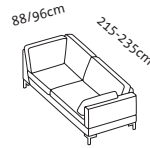

Seat height **40, 42, 44, 46**cm
Total height 80, 82, 84, 86cm

Right-hand side add-on corner sofas

Illustrations with side element **e**, the widths stated apply to **c** **d** **d+** **e** and **e+**, if **g**: **+15cm** per side element, if **h**: **-5cm** per side element.
Please always state choice of armrest pads, either small or large. If a **seamless bench seat** is required, please state when ordering.