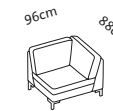

Dimension increases when the side element is lowered:
e +20cm, **e+** +30cm

Y1 + E + Y2

Add-on sofa-3 left + corner element
+ add-on sofa-3 right

Dimension increases when the side element is lowered:
e +20cm, **e+** +30cm

Z1 + E + Z2

Add-on sofa-4 left + corner element
+ add-on sofa-4 right

Dimension increases when the side element is lowered:
e +20cm, **e+** +30cm

Please note:

If add-on sofas on the left or the right **with differing seat depths** are chosen for the above corner solutions, the respective **corner element E 63/55** or **E 55/63** must be ordered

The bestseller price then also applies to this

Seat height 40, 42, 44, 46cm
Total height 80, 82, 84, 86cm

Order No.

Loose cushions
Seat depth 55cm
Seat depth 63cm

85541

86341

E 63/55
Corner element
Seat depth on the left
63cm,
seat depth on the right
55cm