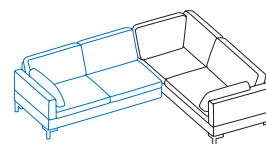

C1 + W2
Add-on corner sofa-3 left
+ add-on sofa-2 right

Dimension increases when the side element is lowered:
e +20cm, **e+** +30cm

W1 + C2
Add-on sofa-2 left
+ add-on corner sofa-3 right

C1 + X2
Add-on corner sofa-3 left
+ add-on sofa-2.5 right

Dimension increases when the side element is lowered:
e +20cm, **e+** +30cm

X1 + C2
Add-on sofa-2.5 left
+ add-on corner sofa-3 right

C1 + Y2
Add-on corner sofa-3 left
+ add-on sofa-3 right

Dimension increases when the side element is lowered:
e +20cm, **e+** +30cm