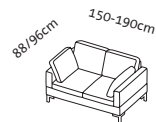

per fabric/leather footrest

+ 920

+ 920

+ 920

+ 920

Illustrations with side element , the widths stated apply to and , if : +15cm per side element, if : -5cm per side element.
Please always state choice of armrest pads, either small or large. If a seamless bench seat is required, please state when ordering.

Seat height 40, 42, 44, 46cm
Total height 80, 82, 84, 86cm

Order No.

Loose cushions
Seat depth 55cm
Seat depth 63cm

85502

85504
86304

85505
86305

85508
86308

85510
86310