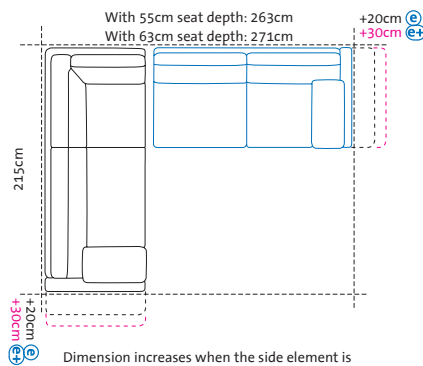

A1 + X2
Long chair left
+ add-on sofa-2.5 right

Dimension increases when the side element is lowered:
e +20cm, **e+** +30cm
The dimension increase of +30cm is due to lowering the backrest

X1 + A2
Add-on sofa-2.5 left
+ long chair right

A1 + Y2
Long chair left
+ add-on sofa-3 right

Dimension increases when the side element is lowered:
e +20cm, **e+** +30cm
The dimension increase of +30cm is due to lowering the backrest

Y1 + A2
Add-on sofa-3 left
+ long chair right

C1 + W2
Add-on corner sofa-3 left
+ add-on sofa-2 right

Dimension increases when the side element is lowered:
e +20cm, **e+** +30cm

W1 + C2
Add-on sofa-2 left
+ add-on corner sofa-3 right

C1 + X2
Add-on corner sofa-3 left
+ add-on sofa-2.5 right

Dimension increases when the side element is lowered:
e +20cm, **e+** +30cm

X1 + C2
Add-on sofa-2.5 left
+ add-on corner sofa-3 right

C1 + Y2
Add-on corner sofa-3 left
+ add-on sofa-3 right

Dimension increases when the side element is lowered:
e +20cm, **e+** +30cm