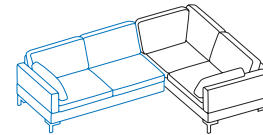

Dimension increases when the side element is lowered:
e +20cm, **e+** +30cm

X1 + C2
Add-on sofa-2.5 left
+ add-on corner sofa-3 right

C1 + Y2
Add-on corner sofa-3 left
+ add-on sofa-3 right

Dimension increases when the side element is lowered:
e +20cm, **e+** +30cm

Y1 + C2
Add-on sofa-3 left
+ add-on corner sofa-3 right

Illustrations with side element **(E)**, the widths stated apply to **(C)** **(d)** **(d+)** **(e)** and **(e+)**, if **(B)**: **+15cm** per side element, if **(h)**: **-5cm** per side element

B1 + W2

Add-on corner sofa-2.5 left
+ add-on sofa-2 right

W1 + B2

Add-on sofa-2 left
+ add-on corner sofa-2.5 right

B1 + X2

Add-on corner sofa-2.5 left
+ add-on sofa-2.5 right

X1 + B2

Add-on sofa-2.5 left
+ add-on corner sofa-2.5 right