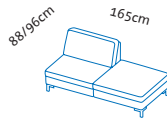

alba system/o

Add-on sofas

Seat height **40, 42, 44, 46**cm
Total height 80, 82, 84, 86cm

Add-on sofas right

Illustrations with side element **e**, the widths stated apply to **c** **d** **d+** **e** and **e+**, if **g**: **+15cm** per side element, if **h**: **-5cm** per side element.
Please always state choice of armrest pads, either small or large. If a **seamless bench seat** is required, please state when ordering.

Order No.

Loose cushions

Seat depth **55**cm
Seat depth **63**cm

85551
86351

85517
86317

85519
86319

85521
86321

85523
86323

alba system/o

V2
Open-end
open on the right
Seat depth **55** or **63**cm

W2
Add-on sofa-2
Side element on the right
Seat depth **55** or **63**cm

X2
Add-on sofa-2.5
Side element on the right
Seat depth **55** or **63**cm

Y2
Add-on sofa-3
Side element on the right
Seat depth **55** or **63**cm

Z2
Add-on sofa-4
Side element on the right
Seat depth **55** or **63**cm

Fabric, removable

	V2	W2	X2	Y2	Z2
Fabric requirement	6,60 m	8,90 m	9,60 m	10,40 m	11,40 m
Additional fabric allowance	3.177	3.408	3.622	3.863	4.103
20	3.214	3.489	3.750	4.025	4.297
24	3.229	3.528	3.817	4.103	4.392
28	3.247	3.568	3.883	4.185	4.489
32	3.263	3.607	3.947	4.265	4.581
36	3.281	3.649	4.012	4.345	4.678
40	3.338	3.709	4.086	4.435	4.783
44	3.399	3.768	4.162	4.526	4.890
48	3.464	3.821	4.223	4.584	4.948
52	3.530	3.873	4.283	4.646	5.008
60	3.696	4.108	4.539	4.951	5.368
64	3.843	4.225	4.666	5.103	5.543
80	4.426	4.694	5.175	5.714	6.254

Leather, fixed covers

	V2	W2	X2	Y2	Z2
Leather requirement	9,10 m²	14,60 m²	15,60 m²	16,70 m²	16,10 m²
Additional leather allowance	3.700	4.045	4.462	4.869	5.280
542 Unit	3.953	4.358	4.801	5.240	5.678
558	4.200	4.671	5.140	5.612	6.080
562 Choice	4.895	5.258	5.743	6.227	6.711
566 Jumbo/Lama/Taron	5.078	5.676	6.176	6.677	7.176
570 Pearl	5.209	5.810	6.327	6.843	7.356
610	5.629	6.526	7.097	7.681	8.033
618	5.745	6.670	7.262	7.851	8.440

per fabric/leather footrest

+ 920

+ 920

+ 920

+ 920

+ 920