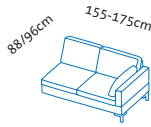

alba system/o

Add-on sofas

Seat height **40, 42, 44, 46**cm
Total height 80, 82, 84, 86cm

Add-on sofas right

Illustrations with side element **e**, the widths stated apply to **c** **d** **d+** **e** and **e+**, if **g**: **+15cm** per side element, if **h**: **-5cm** per side element.
Please always state choice of armrest pads, either small or large. If a **seamless bench seat** is required, please state when ordering.

Order No.

Loose cushions

Seat depth **55**cm
Seat depth **63**cm

85551
86351

85517
86317

85519
86319

85521
86321

85523
86323

alba system/o

V2
Open-end
open on the right
Seat depth **55** or **63**cm

W2
Add-on sofa-2
Side element on the right
Seat depth **55** or **63**cm

X2
Add-on sofa-2.5
Side element on the right
Seat depth **55** or **63**cm

Y2
Add-on sofa-3
Side element on the right
Seat depth **55** or **63**cm

Z2
Add-on sofa-4
Side element on the right
Seat depth **55** or **63**cm

Fabric, removable

	V2	W2	X2	Y2	Z2
Fabric requirement	6,60 m	8,90 m	9,60 m	10,40 m	11,40 m
Additional fabric allowance	3.177	3.408	3.622	3.863	4.103
20	3.214	3.489	3.750	4.025	4.297
24	3.229	3.528	3.817	4.103	4.392
28	3.247	3.568	3.883	4.185	4.489
32	3.263	3.607	3.947	4.265	4.581
36	3.281	3.649	4.012	4.345	4.678
40	3.338	3.709	4.086	4.435	4.783
44	3.399	3.768	4.162	4.526	4.890
48	3.464	3.821	4.223	4.584	4.948
52	3.530	3.873	4.283	4.646	5.008
60	3.696	4.108	4.539	4.951	5.368
64	3.843	4.225	4.666	5.103	5.543
80	4.426	4.694	5.175	5.714	6.254

Leather, fixed covers

	V2	W2	X2	Y2	Z2
Leather requirement	9,10 m²	14,60 m²	15,60 m²	16,70 m²	16,10 m²
Additional leather allowance	3.700	4.045	4.462	4.869	5.280
542 Unit	3.953	4.358	4.801	5.240	5.678
558	4.200	4.671	5.140	5.612	6.080
562 Choice	4.895	5.258	5.743	6.227	6.711
566 Jumbo/Lama/Taron	5.078	5.676	6.176	6.677	7.176
570 Pearl	5.209	5.810	6.327	6.843	7.356
610	5.629	6.526	7.097	7.681	8.033
618	5.745	6.670	7.262	7.851	8.440

per fabric/leather footrest

+ 920

+ 920

+ 920

+ 920

+ 920