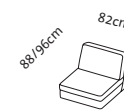

Additional elements

Seat height **40, 42, 44, 46**cm
Total height 80, 82, 84, 86cm

If a **seamless bench seat** is required, please state when ordering.

Order No.

Loose cushions

Seat depth **55**cm
Seat depth **63**cm