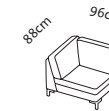

Dimension increases when the side element is lowered:
e +20cm, **e+** +30cm

Y1 + E + Y2

Add-on sofa-3 left + corner element
+ add-on sofa-3 right

Dimension increases when the side element is lowered:
e +20cm, **e+** +30cm

Z1 + E + Z2

Add-on sofa-4 left + corner element
+ add-on sofa-4 right

Dimension increases when the side element is lowered:
e +20cm, **e+** +30cm

Please note:

If add-on sofas on the left or the right **with differing seat depths** are chosen for the above corner solutions, the respective **corner element E 63/55** or **E 55/63** must be ordered

The bestseller price then also applies to this

Seat height 40, 42, 44, 46cm
Total height 80, 82, 84, 86cm

Order No.

Loose cushions
Seat depth 55cm
Seat depth 63cm

85541

86341

E 63/55
Corner element
Seat depth on the left
63cm,
seat depth on the right
55cm