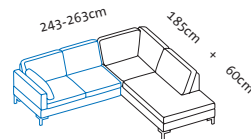

B1 + X2

Add-on corner sofa-2.5 left
+ add-on sofa-2.5 right

X1 + B2

Add-on sofa-2.5 left
+ add-on corner sofa-2.5 right

	7.415
	7.552
	7.790
	8.061
	9.246
	11.126
	12.000
	12.288
	14.110

B1 + Y2

Add-on corner sofa-2.5 left
+ add-on sofa-3 right

Y1 + B2

Add-on sofa-3 left
+ add-on corner sofa-2.5 right

	7.673
	7.820
	8.089
	8.389
	9.643
	11.563
	12.450
	12.751
	14.643

per fabric/leather footrest

+ 920

+ 920

+ 920

Illustrations with side element \textcircled{e} , the widths stated apply to \textcircled{c} \textcircled{d} $\textcircled{d+}$ \textcircled{e} and $\textcircled{e+}$, if \textcircled{g} : +15cm per side element, if \textcircled{h} : -5cm per side element.
Please always state choice of armrest pads, either small or large. If a seamless bench seat is required, please state when ordering.

Seat height 40, 42, 44, 46cm
Total height 80, 82, 84, 86cm

Order No.

Loose cushions

Seat depth 55cm

Seat depth 63cm

85554 85517
86354 86317

85516 85555
86316 86355

85554 85519
86354 86319