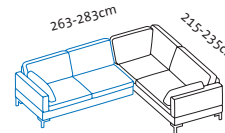

	7.611
	7.745
	8.062
	8.355
	9.454
	11.270
	12.028
	12.314
	14.152

per fabric/leather footrest

+ 920

+ 920

+ 920

Illustrations with side element **e**, the widths stated apply to **c** **d** **d+** **e** and **e+**, if **g**: +15cm per side element, if **h**: -5cm per side element.
Please always state choice of armrest pads, either small or large. If a **seamless bench seat** is required, please state when ordering.

Seat height 40, 42, 44, 46cm
Total height 80, 82, 84, 86cm

Order No.

Loose cushions

Seat depth 55cm
Seat depth 63cm

85530 85517
86330 86317

85516 85531
86316 86331

85530 85519
86330 86319

85518 85531
86318 86331