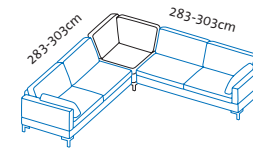

The bestseller price then also applies to this

Seat height 40, 42, 44, 46cm
Total height 80, 82, 84, 86cm

Order No.

Loose cushions
Seat depth 55cm
Seat depth 63cm

85541

86341

E 63/55
Corner element
Seat depth on the left
63cm,
seat depth on the right
55cm

E 55/63
Corner element
Seat depth on the left
55cm,
seat depth on the right
63cm

Bestseller alba system/o without integrated headrest mounts

Seat height 40, 42, 44, 46cm
Total height 80, 82, 84, 86cm

Order No.