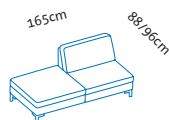

Seat height **40, 42, 44, 46**cm
Total height 80, 82, 84, 86cm

Left-hand add-on sofas

+

Illustrations with side element **(e)**, the widths stated apply to **(c)** **(d)** **(d+)** **(e)** and **(e+)**, if **(g)**: **+15cm** per side element, if **(h)**: **-5cm** per side element.
Please always state choice of armrest pads, either small or large. If a **seamless bench seat** is required, please state when ordering.