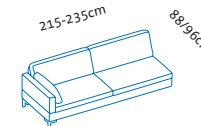

Seat height **40, 42, 44, 46**cm
Total height 80, 82, 84, 86cm

Left-hand add-on sofas

+

Illustrations with side element **(e)**, the widths stated apply to **(c)** **(d)** **(d+)** **(e)** and **(e+)**, if **(g)**: **+15cm** per side element, if **(h)**: **-5cm** per side element.
Please always state choice of armrest pads, either small or large. If a **seamless bench seat** is required, please state when ordering.