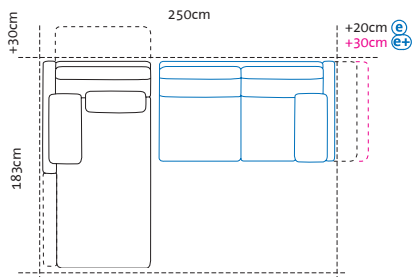

Possible seat heights

Seat height 40 cm
Total height 80cm

Ramp 15cm + leg/sled base 14cm = seat height 40 cm

Seat height 42 cm
Total height 82cm

Ramp 15cm + leg/sled base 16cm = seat height 42 cm

Seat height 44 cm
Total height 84cm

Ramp 19cm + leg/sled base 14cm = seat height 44 cm

Seat height 46 cm
Total height 86cm

Ramp 19cm + leg/sled base 16cm = seat height 46 cm

Illustrations with side element **e**, the widths stated apply to **c** **d** **d+** **e** and **e+**, if **g**: +15cm per side element, if **h**: -5cm per side element

A1 + W2
Long chair left
+ add-on sofa-2 right

Dimension increases when the side element is lowered:
e +20cm, **e+** +30cm
The dimension increase of +30cm is due to lowering the backrest

W1 + A2
Add-on sofa-2 left
+ long chair right

A1 + X2
Long chair left
+ add-on sofa-2.5 right

Dimension increases when the side element is lowered:
e +20cm, **e+** +30cm
The dimension increase of +30cm is due to lowering the backrest

X1 + A2
Add-on sofa-2.5 left
+ long chair right