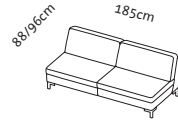

Seat height **40, 42, 44, 46**cm
Total height 80, 82, 84, 86cm

Connecting elements

Headrest

Additional side element

If a **seamless bench seat** is required, please state when ordering.

Order No.

Loose cushions