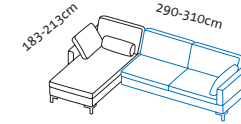

D1 + X2

Open-end left
+ add-on sofa-2.5 right

X1 + D2

Add-on sofa-2.5 left
+ open-end right

D1 + Y2

Open-end left
+ add-on sofa-3 right

Y1 + D2

Add-on sofa-3 left
+ open-end right

Bestseller alba system/o without integrated headrest mounts

Seat height 40, 42, 44, 46cm
Total height 80, 82, 84, 86cm

Order No.

Loose cushions

Seat depth 55cm
Seat depth 63cm

85542 85517
86342 86317

85516 85543
86316 86343