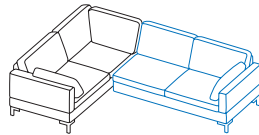

Dimension increases when the side element is lowered:
e +20cm, **e+** +30cm

X1 + C2
Add-on sofa-2.5 left
+ add-on corner sofa-3 right

C1 + Y2
Add-on corner sofa-3 left
+ add-on sofa-3 right

Dimension increases when the side element is lowered:
e +20cm, **e+** +30cm

Y1 + C2
Add-on sofa-3 left
+ add-on corner sofa-3 right

Illustrations with side element **(E)**, the widths stated apply to **(C)** **(d)** **(d+)** **(e)** and **(e+)**, if **(B)**: **+15cm** per side element, if **(h)**: **-5cm** per side element

B1 + W2

Add-on corner sofa-2.5 left
+ add-on sofa-2 right

W1 + B2

Add-on sofa-2 left
+ add-on corner sofa-2.5 right

B1 + X2

Add-on corner sofa-2.5 left
+ add-on sofa-2.5 right

X1 + B2

Add-on sofa-2.5 left
+ add-on corner sofa-2.5 right