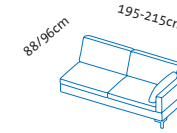

alba system/o

Add-on sofas

Seat height **40, 42, 44, 46**cm
Total height 80, 82, 84, 86cm

Add-on sofas right

Illustrations with side element **e**, the widths stated apply to **c** **d** **d+** **e** and **e+**, if **g**: **+15cm** per side element, if **h**: **-5cm** per side element.
Please always state choice of armrest pads, either small or large. If a **seamless bench seat** is required, please state when ordering.

Order No.

Loose cushions

Seat depth **55**cm
Seat depth **63**cm

85551
86351

85517
86317

85519
86319

85521
86321

85523
86323

alba system/o

V2
Open-end
open on the right
Seat depth **55** or **63**cm

W2
Add-on sofa-2
Side element on the right
Seat depth **55** or **63**cm

X2
Add-on sofa-2.5
Side element on the right
Seat depth **55** or **63**cm

Y2
Add-on sofa-3
Side element on the right
Seat depth **55** or **63**cm

Z2
Add-on sofa-4
Side element on the right
Seat depth **55** or **63**cm

Fabric, removable

	V2	W2	X2	Y2	Z2
Fabric requirement	6,60 m	8,90 m	9,60 m	10,40 m	11,40 m
Additional fabric allowance	3.177	3.408	3.622	3.863	4.103
20	3.214	3.489	3.750	4.025	4.297
24	3.229	3.528	3.817	4.103	4.392
28	3.247	3.568	3.883	4.185	4.489
32	3.263	3.607	3.947	4.265	4.581
36	3.281	3.649	4.012	4.345	4.678
40	3.338	3.709	4.086	4.435	4.783
44	3.399	3.768	4.162	4.526	4.890
48	3.464	3.821	4.223	4.584	4.948
52	3.530	3.873	4.283	4.646	5.008
60	3.696	4.108	4.539	4.951	5.368
64	3.843	4.225	4.666	5.103	5.543
80	4.426	4.694	5.175	5.714	6.254

Leather, fixed covers

	V2	W2	X2	Y2	Z2
Leather requirement	9,10 m²	14,60 m²	15,60 m²	16,70 m²	16,10 m²
Additional leather allowance	3.700	4.045	4.462	4.869	5.280
542 Unit	3.953	4.358	4.801	5.240	5.678
558	4.200	4.671	5.140	5.612	6.080
562 Choice	4.895	5.258	5.743	6.227	6.711
566 Jumbo/Lama/Taron	5.078	5.676	6.176	6.677	7.176
570 Pearl	5.209	5.810	6.327	6.843	7.356
610	5.629	6.526	7.097	7.681	8.033
618	5.745	6.670	7.262	7.851	8.440

per fabric/leather footrest

+ 920

+ 920

+ 920

+ 920

+ 920