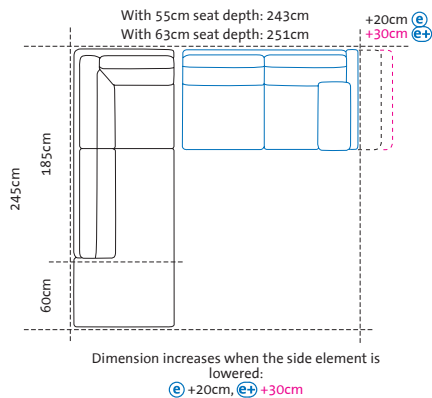

A1 + X2
Long chair left
+ add-on sofa-2.5 right

Dimension increases when the side element is lowered:
e +20cm, **e+** +30cm
The dimension increase of +30cm is due to lowering the backrest

X1 + A2
Add-on sofa-2.5 left
+ long chair right

Y1 + C2
Add-on sofa-3 left
+ add-on corner sofa-3 right

Illustrations with side element **(E)**, the widths stated apply to **(C)** **(d)** **(d+)** **(e)** and **(e+)**, if **(B)**: **+15cm** per side element, if **(h)**: **-5cm** per side element

B1 + W2

Add-on corner sofa-2.5 left
+ add-on sofa-2 right

W1 + B2

Add-on sofa-2 left
+ add-on corner sofa-2.5 right

B1 + X2

Add-on corner sofa-2.5 left
+ add-on sofa-2.5 right

X1 + B2

Add-on sofa-2.5 left
+ add-on corner sofa-2.5 right

B1 + Y2

Add-on corner sofa-2.5 left
+ add-on sofa-3 right

Y1 + B2

Add-on sofa-3 left
+ add-on corner sofa-2.5 right

D1 + W2

Open-end left
+ add-on sofa-2 right

W1 + D2

Add-on sofa-2 left
+ open-end right