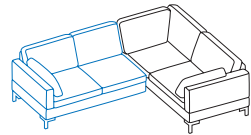

C1 + W2
Add-on corner sofa-3 left
+ add-on sofa-2 right

Dimension increases when the side element is lowered:
e +20cm, **e+** +30cm

W1 + C2
Add-on sofa-2 left
+ add-on corner sofa-3 right

C1 + X2
Add-on corner sofa-3 left
+ add-on sofa-2.5 right

Dimension increases when the side element is lowered:
e +20cm, **e+** +30cm

X1 + C2
Add-on sofa-2.5 left
+ add-on corner sofa-3 right

C1 + Y2
Add-on corner sofa-3 left
+ add-on sofa-3 right

Dimension increases when the side element is lowered:
e +20cm, **e+** +30cm

Y1 + C2
Add-on sofa-3 left
+ add-on corner sofa-3 right

Illustrations with side element **(E)**, the widths stated apply to **(C)** **(d)** **(d+)** **(e)** and **(e+)**, if **(B)**: **+15cm** per side element, if **(h)**: **-5cm** per side element