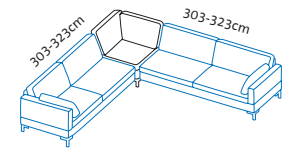

Bestseller alba system/o without integrated headrest mounts

Seat height 40, 42, 44, 46cm
Total height 80, 82, 84, 86cm