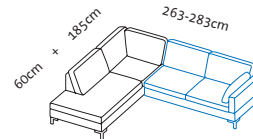

B1 + X2

Add-on corner sofa-2.5 left
+ add-on sofa-2.5 right

X1 + B2

Add-on sofa-2.5 left
+ add-on corner sofa-2.5 right

	7.415
	7.552
	7.790
	8.061
	9.246
	11.126
	12.000
	12.288
	14.110

B1 + Y2

Add-on corner sofa-2.5 left
+ add-on sofa-3 right

Y1 + B2

Add-on sofa-3 left
+ add-on corner sofa-2.5 right

	7.673
	7.820
	8.089
	8.389
	9.643
	11.563
	12.450
	12.751
	14.643

per fabric/leather footrest

+ 920

+ 920

+ 920

Illustrations with side element \textcircled{e} , the widths stated apply to \textcircled{c} \textcircled{d} $\textcircled{d+}$ \textcircled{e} and $\textcircled{e+}$, if \textcircled{g} : +15cm per side element, if \textcircled{h} : -5cm per side element.
Please always state choice of armrest pads, either small or large. If a seamless bench seat is required, please state when ordering.

Seat height 40, 42, 44, 46cm
Total height 80, 82, 84, 86cm

Order No.

Loose cushions

Seat depth 55cm

Seat depth 63cm

85554 85517
86354 86317

85516 85555
86316 86355

85554 85519
86354 86319