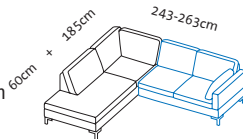

B1 + X2

Add-on corner sofa-2.5 left
+ add-on sofa-2.5 right

X1 + B2

Add-on sofa-2.5 left
+ add-on corner sofa-2.5 right

	7.415
	7.552
	7.790
	8.061
	9.246
	11.126
	12.000
	12.288
	14.110

B1 + Y2

Add-on corner sofa-2.5 left
+ add-on sofa-3 right

Y1 + B2

Add-on sofa-3 left
+ add-on corner sofa-2.5 right

	7.673
	7.820
	8.089
	8.389
	9.643
	11.563
	12.450
	12.751
	14.643

per fabric/leather footrest

+ 920

+ 920

+ 920

Illustrations with side element \textcircled{e} , the widths stated apply to \textcircled{c} \textcircled{d} $\textcircled{d+}$ \textcircled{e} and $\textcircled{e+}$, if \textcircled{g} : +15cm per side element, if \textcircled{h} : -5cm per side element.
Please always state choice of armrest pads, either small or large. If a seamless bench seat is required, please state when ordering.

Seat height 40, 42, 44, 46cm
Total height 80, 82, 84, 86cm

Order No.

Loose cushions

Seat depth 55cm

Seat depth 63cm

85554 85517
86354 86317

85516 85555
86316 86355

85554 85519
86354 86319