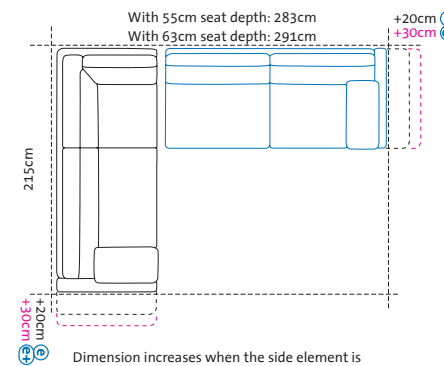

A1 + X2
Long chair left
+ add-on sofa-2.5 right

Dimension increases when the side element is lowered:
e +20cm, **e+** +30cm
The dimension increase of +30cm is due to lowering the backrest

X1 + A2
Add-on sofa-2.5 left
+ long chair right

A1 + Y2
Long chair left
+ add-on sofa-3 right

Dimension increases when the side element is lowered:
e +20cm, **e+** +30cm
The dimension increase of +30cm is due to lowering the backrest

Y1 + A2
Add-on sofa-3 left
+ long chair right

C1 + W2
Add-on corner sofa-3 left
+ add-on sofa-2 right

Dimension increases when the side element is lowered:
e +20cm, **e+** +30cm

W1 + C2
Add-on sofa-2 left
+ add-on corner sofa-3 right

C1 + X2
Add-on corner sofa-3 left
+ add-on sofa-2.5 right

Dimension increases when the side element is lowered:
e +20cm, **e+** +30cm

X1 + C2
Add-on sofa-2.5 left
+ add-on corner sofa-3 right

C1 + Y2
Add-on corner sofa-3 left
+ add-on sofa-3 right

Dimension increases when the side element is lowered:
e +20cm, **e+** +30cm