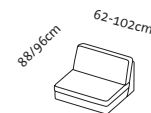

Additional elements

Seat height **40, 42, 44, 46**cm
Total height 80, 82, 84, 86cm

If a **seamless bench seat** is required, please state when ordering.

Order No.

Loose cushions

Seat depth **55**cm
Seat depth **63**cm