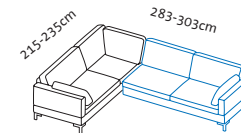

	7.611
	7.745
	8.062
	8.355
	9.454
	11.270
	12.028
	12.314
	14.152

per fabric/leather footrest

+ 920

+ 920

+ 920

Illustrations with side element **e**, the widths stated apply to **c** **d** **d+** **e** and **e+**, if **g**: +15cm per side element, if **h**: -5cm per side element.
Please always state choice of armrest pads, either small or large. If a **seamless bench seat** is required, please state when ordering.

Seat height 40, 42, 44, 46cm
Total height 80, 82, 84, 86cm

Order No.

Loose cushions

Seat depth 55cm
Seat depth 63cm

85530 85517
86330 86317

85516 85531
86316 86331

85530 85519
86330 86319

85518 85531
86318 86331