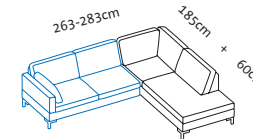

B1 + X2

Add-on corner sofa-2.5 left
+ add-on sofa-2.5 right

X1 + B2

Add-on sofa-2.5 left
+ add-on corner sofa-2.5 right

	7.415
	7.552
	7.790
	8.061
	9.246
	11.126
	12.000
	12.288
	14.110

B1 + Y2

Add-on corner sofa-2.5 left
+ add-on sofa-3 right

Y1 + B2

Add-on sofa-3 left
+ add-on corner sofa-2.5 right

	7.673
	7.820
	8.089
	8.389
	9.643
	11.563
	12.450
	12.751
	14.643

per fabric/leather footrest

+ 920

+ 920

+ 920

Illustrations with side element \textcircled{e} , the widths stated apply to \textcircled{c} \textcircled{d} $\textcircled{d+}$ \textcircled{e} and $\textcircled{e+}$, if \textcircled{g} : +15cm per side element, if \textcircled{h} : -5cm per side element.
Please always state choice of armrest pads, either small or large. If a seamless bench seat is required, please state when ordering.

Seat height 40, 42, 44, 46cm
Total height 80, 82, 84, 86cm

Order No.

Loose cushions

Seat depth 55cm

Seat depth 63cm

85554 85517
86354 86317

85516 85555
86316 86355

85554 85519
86354 86319