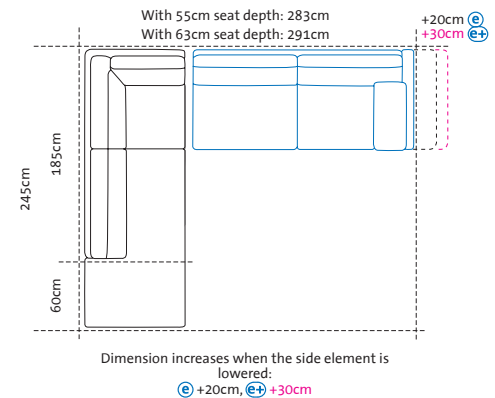

A1 + X2
Long chair left
+ add-on sofa-2.5 right

Dimension increases when the side element is lowered:
e +20cm, **e+** +30cm
The dimension increase of +30cm is due to lowering the backrest

X1 + A2
Add-on sofa-2.5 left
+ long chair right

B1 + Y2

Add-on corner sofa-2.5 left
+ add-on sofa-3 right

Y1 + B2

Add-on sofa-3 left
+ add-on corner sofa-2.5 right

D1 + W2

Open-end left
+ add-on sofa-2 right

W1 + D2

Add-on sofa-2 left
+ open-end right

D1 + X2

Open-end left
+ add-on sofa-2.5 right

X1 + D2

Add-on sofa-2.5 left
+ open-end right

D1 + Y2

Open-end left
+ add-on sofa-3 right

Y1 + D2

Add-on sofa-3 left
+ open-end right

Bestseller alba system/o without integrated headrest mounts

Seat height 40, 42, 44, 46cm
Total height 80, 82, 84, 86cm

Order No.

Loose cushions

Seat depth 55cm
Seat depth 63cm

85542 85517
86342 86317

85516 85543
86316 86343