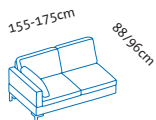

Seat height **40, 42, 44, 46**cm
Total height 80, 82, 84, 86cm

Left-hand add-on sofas

+

Illustrations with side element **(e)**, the widths stated apply to **(c)** **(d)** **(d+)** **(e)** and **(e+)**, if **(g)**: **+15cm** per side element, if **(h)**: **-5cm** per side element.
Please always state choice of armrest pads, either small or large. If a **seamless bench seat** is required, please state when ordering.