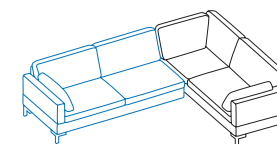

C1 + W2
Add-on corner sofa-3 left
+ add-on sofa-2 right

Dimension increases when the side element is lowered:
e +20cm, **e+** +30cm

W1 + C2
Add-on sofa-2 left
+ add-on corner sofa-3 right

C1 + X2
Add-on corner sofa-3 left
+ add-on sofa-2.5 right

Dimension increases when the side element is lowered:
e +20cm, **e+** +30cm

X1 + C2
Add-on sofa-2.5 left
+ add-on corner sofa-3 right

C1 + Y2
Add-on corner sofa-3 left
+ add-on sofa-3 right

Dimension increases when the side element is lowered:
e +20cm, **e+** +30cm

Y1 + C2
Add-on sofa-3 left
+ add-on corner sofa-3 right

Illustrations with side element **(E)**, the widths stated apply to **(C)** **(d)** **(d+)** **(e)** and **(e+)**, if **(B)**: **+15cm** per side element, if **(h)**: **-5cm** per side element