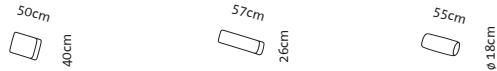

alba

Additional cushions