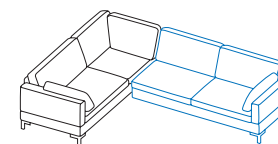

A1 + Y2
Long chair left
+ add-on sofa-3 right

Dimension increases when the side element is lowered:
e +20cm, **e+** +30cm
The dimension increase of +30cm is due to lowering the backrest

Y1 + A2
Add-on sofa-3 left
+ long chair right

C1 + W2
Add-on corner sofa-3 left
+ add-on sofa-2 right

Dimension increases when the side element is lowered:
e +20cm, **e+** +30cm

W1 + C2
Add-on sofa-2 left
+ add-on corner sofa-3 right

C1 + X2
Add-on corner sofa-3 left
+ add-on sofa-2.5 right

Dimension increases when the side element is lowered:
e +20cm, **e+** +30cm

X1 + C2
Add-on sofa-2.5 left
+ add-on corner sofa-3 right

C1 + Y2
Add-on corner sofa-3 left
+ add-on sofa-3 right

Dimension increases when the side element is lowered:
e +20cm, **e+** +30cm