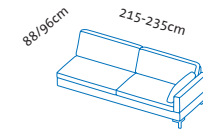

alba system/o

Add-on sofas

Seat height **40, 42, 44, 46**cm
Total height 80, 82, 84, 86cm

Add-on sofas right

Illustrations with side element **e**, the widths stated apply to **c** **d** **d+** **e** and **e+**, if **g**: **+15cm** per side element, if **h**: **-5cm** per side element.
Please always state choice of armrest pads, either small or large. If a **seamless bench seat** is required, please state when ordering.

Order No.

Loose cushions

Seat depth **55**cm
Seat depth **63**cm

85551
86351

85517
86317

85519
86319

85521
86321

85523
86323

alba system/o

V2
Open-end
open on the right
Seat depth **55** or **63**cm

W2
Add-on sofa-2
Side element on the right
Seat depth **55** or **63**cm

X2
Add-on sofa-2.5
Side element on the right
Seat depth **55** or **63**cm

Y2
Add-on sofa-3
Side element on the right
Seat depth **55** or **63**cm

Z2
Add-on sofa-4
Side element on the right
Seat depth **55** or **63**cm

Fabric, removable

	V2	W2	X2	Y2	Z2
Fabric requirement	6,60 m	8,90 m	9,60 m	10,40 m	11,40 m
Additional fabric allowance	3.177	3.408	3.622	3.863	4.103
20	3.214	3.489	3.750	4.025	4.297
24	3.229	3.528	3.817	4.103	4.392
28	3.247	3.568	3.883	4.185	4.489
32	3.263	3.607	3.947	4.265	4.581
36	3.281	3.649	4.012	4.345	4.678
40	3.338	3.709	4.086	4.435	4.783
44	3.399	3.768	4.162	4.526	4.890
48	3.464	3.821	4.223	4.584	4.948
52	3.530	3.873	4.283	4.646	5.008
60	3.696	4.108	4.539	4.951	5.368
64	3.843	4.225	4.666	5.103	5.543
80	4.426	4.694	5.175	5.714	6.254

Leather, fixed covers

	V2	W2	X2	Y2	Z2
Leather requirement	9,10 m²	14,60 m²	15,60 m²	16,70 m²	16,10 m²
Additional leather allowance	3.700	4.045	4.462	4.869	5.280
542 Unit	3.953	4.358	4.801	5.240	5.678
558	4.200	4.671	5.140	5.612	6.080
562 Choice	4.895	5.258	5.743	6.227	6.711
566 Jumbo/Lama/Taron	5.078	5.676	6.176	6.677	7.176
570 Pearl	5.209	5.810	6.327	6.843	7.356
610	5.629	6.526	7.097	7.681	8.033
618	5.745	6.670	7.262	7.851	8.440

per fabric/leather footrest

+ 920

+ 920

+ 920

+ 920

+ 920