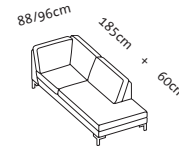

Seat height **40, 42, 44, 46**cm
Total height 80, 82, 84, 86cm

Right-hand side add-on corner sofas

Illustrations with side element **e**, the widths stated apply to **c** **d** **d+** **e** and **e+**, if **g**: **+15cm** per side element, if **h**: **-5cm** per side element.
Please always state choice of armrest pads, either small or large. If a **seamless bench seat** is required, please state when ordering.