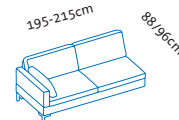

Seat height **40, 42, 44, 46**cm
Total height 80, 82, 84, 86cm

Left-hand add-on sofas

+

Illustrations with side element **(e)**, the widths stated apply to **(c)** **(d)** **(d+)** **(e)** and **(e+)**, if **(g)**: **+15cm** per side element, if **(h)**: **-5cm** per side element.
Please always state choice of armrest pads, either small or large. If a **seamless bench seat** is required, please state when ordering.