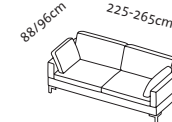

per fabric/leather footrest

+ 920

+ 920

+ 920

+ 920

Illustrations with side element , the widths stated apply to and , if : +15cm per side element, if : -5cm per side element.
Please always state choice of armrest pads, either small or large. If a seamless bench seat is required, please state when ordering.

Seat height 40, 42, 44, 46cm
Total height 80, 82, 84, 86cm

Order No.

Loose cushions
Seat depth 55cm
Seat depth 63cm

85502

85504
86304

85505
86305

85508
86308

85510
86310