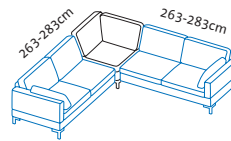

The bestseller price then also applies to this

Seat height 40, 42, 44, 46cm
Total height 80, 82, 84, 86cm

Order No.

Loose cushions
Seat depth 55cm
Seat depth 63cm

85541

86341

E 63/55
Corner element
Seat depth on the left
63cm,
seat depth on the right
55cm

E 55/63
Corner element
Seat depth on the left
55cm,
seat depth on the right
63cm

Bestseller alba system/o without integrated headrest mounts

Seat height 40, 42, 44, 46cm
Total height 80, 82, 84, 86cm

Order No.