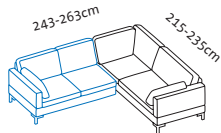

	7.611
	7.745
	8.062
	8.355
	9.454
	11.270
	12.028
	12.314
	14.152

per fabric/leather footrest

+ 920

+ 920

+ 920

Illustrations with side element **e**, the widths stated apply to **c** **d** **d+** **e** and **e+**, if **g**: +15cm per side element, if **h**: -5cm per side element.
Please always state choice of armrest pads, either small or large. If a **seamless bench seat** is required, please state when ordering.

Seat height 40, 42, 44, 46cm
Total height 80, 82, 84, 86cm

Order No.

Loose cushions

Seat depth 55cm
Seat depth 63cm

85530 85517
86330 86317

85516 85531
86316 86331

85530 85519
86330 86319

85518 85531
86318 86331