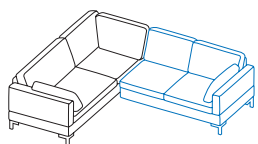

A1 + W2
Long chair left
+ add-on sofa-2 right

Dimension increases when the side element is lowered:
e +20cm, **e+** +30cm
The dimension increase of +30cm is due to lowering the backrest

W1 + A2
Add-on sofa-2 left
+ long chair right

A1 + X2
Long chair left
+ add-on sofa-2.5 right

Dimension increases when the side element is lowered:
e +20cm, **e+** +30cm
The dimension increase of +30cm is due to lowering the backrest

X1 + A2
Add-on sofa-2.5 left
+ long chair right

A1 + Y2
Long chair left
+ add-on sofa-3 right

Dimension increases when the side element is lowered:
e +20cm, **e+** +30cm
The dimension increase of +30cm is due to lowering the backrest

Y1 + A2
Add-on sofa-3 left
+ long chair right