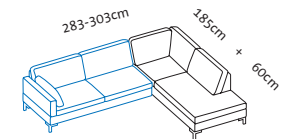

B1 + X2

Add-on corner sofa-2.5 left
+ add-on sofa-2.5 right

X1 + B2

Add-on sofa-2.5 left
+ add-on corner sofa-2.5 right

	7.415
	7.552
	7.790
	8.061
	9.246
	11.126
	12.000
	12.288
	14.110

B1 + Y2

Add-on corner sofa-2.5 left
+ add-on sofa-3 right

Y1 + B2

Add-on sofa-3 left
+ add-on corner sofa-2.5 right

	7.673
	7.820
	8.089
	8.389
	9.643
	11.563
	12.450
	12.751
	14.643

per fabric/leather footrest

+ 920

+ 920

+ 920

Illustrations with side element \textcircled{e} , the widths stated apply to \textcircled{c} \textcircled{d} $\textcircled{d+}$ \textcircled{e} and $\textcircled{e+}$, if \textcircled{g} : +15cm per side element, if \textcircled{h} : -5cm per side element.
Please always state choice of armrest pads, either small or large. If a seamless bench seat is required, please state when ordering.

Seat height 40, 42, 44, 46cm
Total height 80, 82, 84, 86cm

Order No.

Loose cushions

Seat depth 55cm

Seat depth 63cm

85554 85517
86354 86317

85516 85555
86316 86355

85554 85519
86354 86319