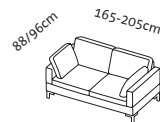

per fabric/leather footrest

+ 920

+ 920

+ 920

+ 920

Illustrations with side element , the widths stated apply to and , if : +15cm per side element, if : -5cm per side element.
Please always state choice of armrest pads, either small or large. If a seamless bench seat is required, please state when ordering.

Seat height 40, 42, 44, 46cm
Total height 80, 82, 84, 86cm

Order No.

Loose cushions
Seat depth 55cm
Seat depth 63cm

85502

85504
86304

85505
86305

85508
86308

85510
86310