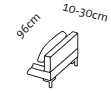

Seat height **40, 42, 44, 46**cm
Total height 80, 82, 84, 86cm

Connecting elements

Headrest

Additional side element

If a **seamless bench seat** is required, please state when ordering.

Order No.

Loose cushions