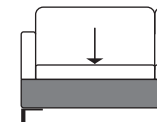

Possible seat heights

Seat height 40 cm
Total height 80cm

Ramp 15cm + leg/sled base 14cm = seat height 40 cm

Seat height 42 cm
Total height 82cm

Ramp 15cm + leg/sled base 16cm = seat height 42 cm

Seat height 44 cm
Total height 84cm

Ramp 19cm + leg/sled base 14cm = seat height 44 cm

Seat height 46 cm
Total height 86cm

Ramp 19cm + leg/sled base 16cm = seat height 46 cm

Illustrations with side element **e**, the widths stated apply to **c** **d** **d+** **e** and **e+**, if **g**: +15cm per side element, if **h**: -5cm per side element