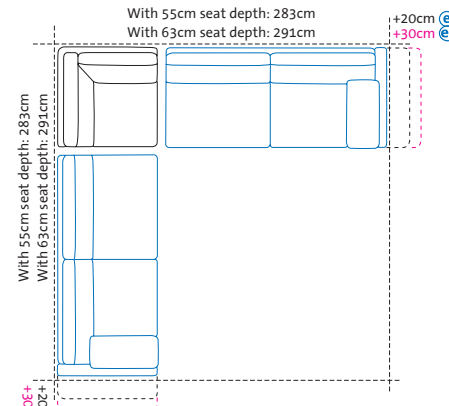

W1 + E + W2

Add-on sofa-2 left + corner element
+ add-on sofa-2 right

Dimension increases when the side element is lowered:
e +20cm, **e+** +30cm

X1 + E + X2

Add-on sofa-2.5 left + corner element
+ add-on sofa-2.5 right

Dimension increases when the side element is lowered:
e +20cm, **e+** +30cm

Y1 + E + Y2

Add-on sofa-3 left + corner element
+ add-on sofa-3 right

Dimension increases when the side element is lowered:
e +20cm, **e+** +30cm