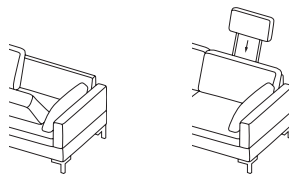

Ordering information alba system/o

Insertable headrest mounts alba system/o

Optionally, **alba system/o** can be equipped with one or several insertable, tiltable headrests.

The headrest mount and footrest finish always matches the foot finish, i.e. polished chrome or black powder-coated.