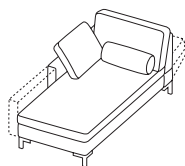

The backrest is fully adjustable and can be lowered into a reclining position (not fully horizontal) with the aid of a gas spring mechanism. Lowering the backrest adds another +30cm to the stated dimensions.

Recommended retail price in € valid from 15 July 2025

Construction

Firm seating comfort (1a):

Wooden base frame, serpentine springs, premium-quality polyurethane foam wrapped in fleece, covers removable

Relaxed/soft seating comfort (1b):

Wooden frame, seat cushion made of high-quality polyurethane foam core, overlay with soft filling, quilted in chambers

Firm seating comfort with spring core (1c):

Wooden frame, encased spring core with fleece cover, seat core made of high-quality polyurethane foam with fleece cover

Alternative sizes

alba system/o is available in customised shorter dimensions for an **extra charge of 485**.

Dimensions

All dimensions stated are approximate.

All designs on the alba price list are shown with side element . The additional widths stated vary depending on the chosen side element: Side element results in a width of **+15 cm** per side element. Side element results in a width of **-5 cm** per side element.

Seat versions

All sofa types can also be equipped with generously-sized **bench seat cushions** instead of separate cushions. If required, please state when ordering