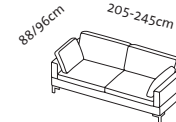

per fabric/leather footrest

+ 920

+ 920

+ 920

+ 920

Illustrations with side element , the widths stated apply to and , if : +15cm per side element, if : -5cm per side element.
Please always state choice of armrest pads, either small or large. If a seamless bench seat is required, please state when ordering.

Seat height 40, 42, 44, 46cm
Total height 80, 82, 84, 86cm

Order No.

Loose cushions
Seat depth 55cm
Seat depth 63cm

85502

85504
86304

85505
86305

85508
86308

85510
86310