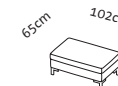

Seat height **40, 42, 44, 46**cm
Total height 80, 82, 84, 86cm

Illustrations with side element **e**, the widths stated apply to **c** **d** **d+** **e** and **e+**, if **e**: **+15cm** per side element, if **h**: **-5cm** per side element.
Please always state choice of armrest pads, either small or large. If a **seamless bench seat** is required, please state when ordering.