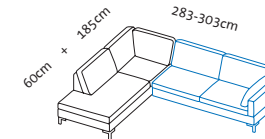

B1 + X2

Add-on corner sofa-2.5 left
+ add-on sofa-2.5 right

X1 + B2

Add-on sofa-2.5 left
+ add-on corner sofa-2.5 right

	7.415
	7.552
	7.790
	8.061
	9.246
	11.126
	12.000
	12.288
	14.110

B1 + Y2

Add-on corner sofa-2.5 left
+ add-on sofa-3 right

Y1 + B2

Add-on sofa-3 left
+ add-on corner sofa-2.5 right

	7.673
	7.820
	8.089
	8.389
	9.643
	11.563
	12.450
	12.751
	14.643

per fabric/leather footrest

+ 920

+ 920

+ 920

Illustrations with side element \textcircled{e} , the widths stated apply to \textcircled{c} \textcircled{d} $\textcircled{d+}$ \textcircled{e} and $\textcircled{e+}$, if \textcircled{g} : +15cm per side element, if \textcircled{h} : -5cm per side element.
Please always state choice of armrest pads, either small or large. If a seamless bench seat is required, please state when ordering.

Seat height 40, 42, 44, 46cm
Total height 80, 82, 84, 86cm

Order No.

Loose cushions

Seat depth 55cm

Seat depth 63cm

85554 85517
86354 86317

85516 85555
86316 86355

85554 85519
86354 86319