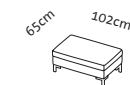

Z1 + E + Z2

Add-on sofa-4 left + corner element
+ add-on sofa-4 right

24	8.484	9.006	9.522	10.096
28	8.632	9.196	9.732	10.336
36	8.895	9.553	10.151	10.805
44	9.242	9.950	10.606	11.314
542 Unit	10.765	11.549	12.343	13.189
562 Choice	12.722	13.594	14.468	15.396
566 Jumbo/Lama/Taron	13.549	14.447	15.347	16.299
570 Pearl	13.876	14.802	15.728	16.710
618	16.052	17.108	18.174	19.288

per fabric/leather footrest

+ 920

+ 920

+ 920

+ 920

Illustrations with side element , the widths stated apply to and , if : +15cm per side element, if : -5cm per side element.
Please always state choice of armrest pads, either small or large. If a seamless bench seat is required, please state when ordering.

Seat height 40, 42, 44, 46cm
Total height 80, 82, 84, 86cm