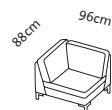

Additional elements

Seat height **40, 42, 44, 46**cm
Total height 80, 82, 84, 86cm

If a **seamless bench seat** is required, please state when ordering.

Order No.

Loose cushions

Seat depth **55**cm
Seat depth **63**cm