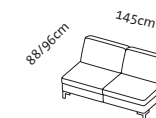

Additional elements

Seat height **40, 42, 44, 46**cm
Total height 80, 82, 84, 86cm

If a **seamless bench seat** is required, please state when ordering.

Order No.

Loose cushions

Seat depth **55**cm
Seat depth **63**cm