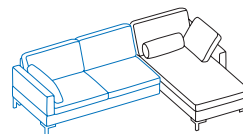

Ramp 19cm + leg/sled base 14cm = seat height 44 cm

Seat height 46 cm
Total height 86cm

Ramp 19cm + leg/sled base 16cm = seat height 46 cm

Illustrations with side element **e**, the widths stated apply to **c** **d** **d+** **e** and **e+**, if **g**: +15cm per side element, if **h**: -5cm per side element

A1 + W2
Long chair left
+ add-on sofa-2 right

Dimension increases when the side element is lowered:
e +20cm, **e+** +30cm
The dimension increase of +30cm is due to lowering the backrest

W1 + A2
Add-on sofa-2 left
+ long chair right

A1 + X2
Long chair left
+ add-on sofa-2.5 right

Dimension increases when the side element is lowered:
e +20cm, **e+** +30cm
The dimension increase of +30cm is due to lowering the backrest

X1 + A2
Add-on sofa-2.5 left
+ long chair right