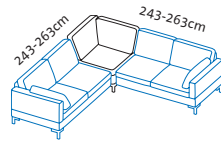

Bestseller alba system/o without integrated headrest mounts

Seat height 40, 42, 44, 46cm
Total height 80, 82, 84, 86cm