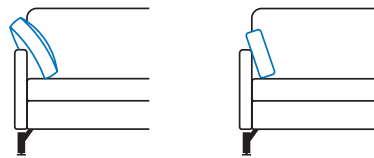

width 5cm, height 55cm

Metal floating base,
round cylindrical,
floating look, fully adjustable
by up to 2 cm,
Polished chromed metal

Metal floating base,
round cylindrical,
floating look, fully adjustable
by up to 2 cm,
matt chrome painted or
black powder-coated