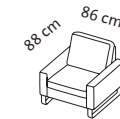

Seat height 40, 42, 44, 46 cm
Total height 80, 82, 84, 86 cm

Chair

Stool

Bank

for **c**

for **d**

for **d+**

for **e** and **f**