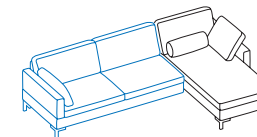

A1 + X2
Long chair left
+ add-on sofa-2.5 right

Dimension increases when the side element is lowered:
e +20cm, **e+** +30cm
The dimension increase of +30cm is due to lowering the backrest

X1 + A2
Add-on sofa-2.5 left
+ long chair right

A1 + Y2
Long chair left
+ add-on sofa-3 right

Dimension increases when the side element is lowered:
e +20cm, **e+** +30cm
The dimension increase of +30cm is due to lowering the backrest

Y1 + A2
Add-on sofa-3 left
+ long chair right