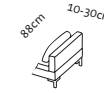

Seat height **40, 42, 44, 46**cm
Total height 80, 82, 84, 86cm

Connecting elements

Headrest

Additional side element

If a **seamless bench seat** is required, please state when ordering.

Order No.

Loose cushions