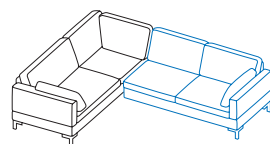

A1 + X2
Long chair left
+ add-on sofa-2.5 right

Dimension increases when the side element is lowered:
e +20cm, **e+** +30cm
The dimension increase of +30cm is due to lowering the backrest

X1 + A2
Add-on sofa-2.5 left
+ long chair right

A1 + Y2
Long chair left
+ add-on sofa-3 right

Dimension increases when the side element is lowered:
e +20cm, **e+** +30cm
The dimension increase of +30cm is due to lowering the backrest

Y1 + A2
Add-on sofa-3 left
+ long chair right

C1 + W2
Add-on corner sofa-3 left
+ add-on sofa-2 right

Dimension increases when the side element is lowered:
e +20cm, **e+** +30cm

W1 + C2
Add-on sofa-2 left
+ add-on corner sofa-3 right

C1 + X2
Add-on corner sofa-3 left
+ add-on sofa-2.5 right