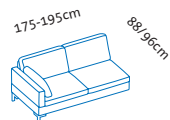

Seat height **40, 42, 44, 46**cm
Total height 80, 82, 84, 86cm

Left-hand add-on sofas

+

Illustrations with side element **(e)**, the widths stated apply to **(c)** **(d)** **(d+)** **(e)** and **(e+)**, if **(g)**: **+15cm** per side element, if **(h)**: **-5cm** per side element.
Please always state choice of armrest pads, either small or large. If a **seamless bench seat** is required, please state when ordering.