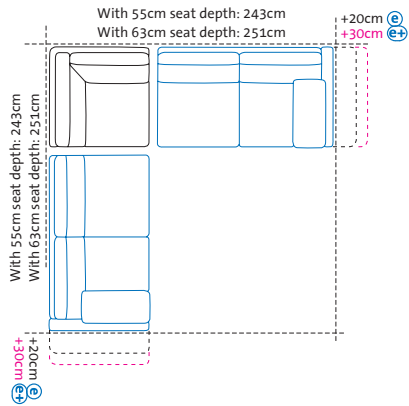

Y1 + B2

Add-on sofa-3 left
+ add-on corner sofa-2.5 right

	7.673
	7.820
	8.089
	8.389
	9.643
	11.563
	12.450
	12.751
	14.643

per fabric/leather footrest

+ 920

+ 920

+ 920

Illustrations with side element \textcircled{e} , the widths stated apply to \textcircled{c} \textcircled{d} $\textcircled{d+}$ \textcircled{e} and $\textcircled{e+}$, if \textcircled{g} : +15cm per side element, if \textcircled{h} : -5cm per side element.
Please always state choice of armrest pads, either small or large. If a seamless bench seat is required, please state when ordering.

	7.933
	8.085
	8.362
	8.690
	10.036
	11.998
	12.899
	13.213
	15.174

D1 + Y2

Open-end left
+ add-on sofa-3 right

Y1 + D2

Add-on sofa-3 left
+ open-end right

	8.191
	8.353
	8.661
	9.018
	10.433
	12.435
	13.349
	13.676
	15.707

per fabric/leather footrest

+ 920

+ 920

+ 920

Illustrations with side element **e**, the widths stated apply to **c** **d** **d+** **e** and **e+**, if **g**: **+15cm** per side element, if **h**: **-5cm** per side element

W1 + E + W2

Add-on sofa-2 left + corner element
+ add-on sofa-2 right

Dimension increases when the side element is lowered:
e +20cm, **e+** +30cm

X1 + E + X2

Add-on sofa-2.5 left + corner element
+ add-on sofa-2.5 right