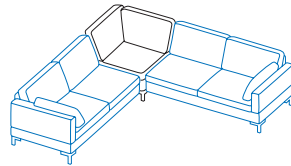

	7.933
	8.085
	8.362
	8.690
	10.036
	11.998
	12.899
	13.213
	15.174

D1 + Y2

Open-end left
+ add-on sofa-3 right

Y1 + D2

Add-on sofa-3 left
+ open-end right

	8.191
	8.353
	8.661
	9.018
	10.433
	12.435
	13.349
	13.676
	15.707

per fabric/leather footrest

+ 920

+ 920

+ 920

Illustrations with side element **e**, the widths stated apply to **c** **d** **d+** **e** and **e+**, if **g**: **+15cm** per side element, if **h**: **-5cm** per side element

W1 + E + W2

Add-on sofa-2 left + corner element
+ add-on sofa-2 right

Dimension increases when the side element is lowered:
e +20cm, **e+** +30cm

X1 + E + X2

Add-on sofa-2.5 left + corner element
+ add-on sofa-2.5 right