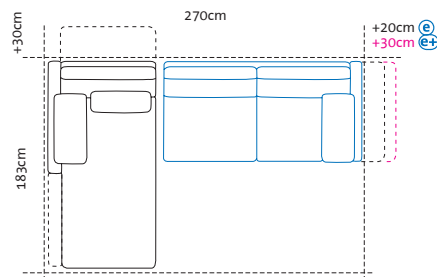

Possible seat heights

Seat height 40 cm
Total height 80cm

Ramp 15cm + leg/sled base 14cm = seat height 40 cm

Seat height 42 cm
Total height 82cm

Ramp 15cm + leg/sled base 16cm = seat height 42 cm

Seat height 44 cm
Total height 84cm

Ramp 19cm + leg/sled base 14cm = seat height 44 cm

Seat height 46 cm
Total height 86cm

Ramp 19cm + leg/sled base 16cm = seat height 46 cm

Illustrations with side element **e**, the widths stated apply to **c** **d** **d+** **e** and **e+**, if **g**: +15cm per side element, if **h**: -5cm per side element

A1 + W2
Long chair left
+ add-on sofa-2 right

Dimension increases when the side element is lowered:
e +20cm, **e+** +30cm
The dimension increase of +30cm is due to lowering the backrest

W1 + A2
Add-on sofa-2 left
+ long chair right

A1 + X2
Long chair left
+ add-on sofa-2.5 right

Dimension increases when the side element is lowered:
e +20cm, **e+** +30cm
The dimension increase of +30cm is due to lowering the backrest

X1 + A2
Add-on sofa-2.5 left
+ long chair right