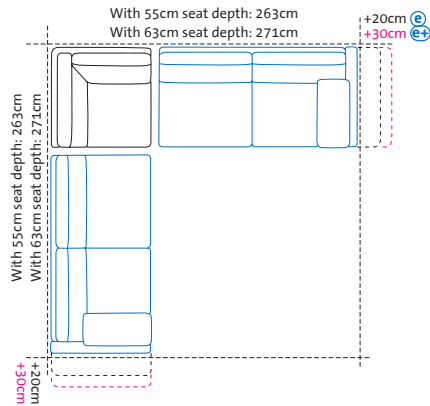

per fabric/leather footrest

+ 920

+ 920

+ 920

Illustrations with side element **e**, the widths stated apply to **c** **d** **d+** **e** and **e+**, if **g**: **+15cm** per side element, if **h**: **-5cm** per side element

W1 + E + W2

Add-on sofa-2 left + corner element
+ add-on sofa-2 right

Dimension increases when the side element is lowered:
e +20cm, **e+** +30cm

X1 + E + X2

Add-on sofa-2.5 left + corner element
+ add-on sofa-2.5 right

Dimension increases when the side element is lowered:
e +20cm, **e+** +30cm

Y1 + E + Y2

Add-on sofa-3 left + corner element
+ add-on sofa-3 right

Dimension increases when the side element is lowered:
e +20cm, **e+** +30cm