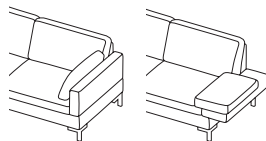

Lowerable side element

The side elements and can be lowered down into a fully horizontal position. Dimension increase when one armrest is lowered +20cm, +30cm.