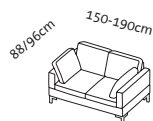

Seat height **40, 42, 44, 46**cm
Total height 80, 82, 84, 86cm

Illustrations with side element **e**, the widths stated apply to **c** **d** **d+** **e** and **e+**, if **e**: **+15cm** per side element, if **h**: **-5cm** per side element.
Please always state choice of armrest pads, either small or large. If a **seamless bench seat** is required, please state when ordering.