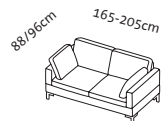

Seat height **40, 42, 44, 46**cm
Total height 80, 82, 84, 86cm

Illustrations with side element **e**, the widths stated apply to **c** **d** **d+** **e** and **e+**, if **e**: **+15cm** per side element, if **h**: **-5cm** per side element.
Please always state choice of armrest pads, either small or large. If a **seamless bench seat** is required, please state when ordering.