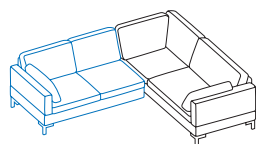

A1 + X2
Long chair left
+ add-on sofa-2.5 right

Dimension increases when the side element is lowered:
e +20cm, **e+** +30cm
The dimension increase of +30cm is due to lowering the backrest

X1 + A2
Add-on sofa-2.5 left
+ long chair right

A1 + Y2
Long chair left
+ add-on sofa-3 right

Dimension increases when the side element is lowered:
e +20cm, **e+** +30cm
The dimension increase of +30cm is due to lowering the backrest

Y1 + A2
Add-on sofa-3 left
+ long chair right

C1 + W2
Add-on corner sofa-3 left
+ add-on sofa-2 right

Dimension increases when the side element is lowered:
e +20cm, **e+** +30cm

W1 + C2
Add-on sofa-2 left
+ add-on corner sofa-3 right

C1 + X2
Add-on corner sofa-3 left
+ add-on sofa-2.5 right