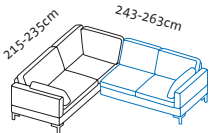

	7.611
	7.745
	8.062
	8.355
	9.454
	11.270
	12.028
	12.314
	14.152

per fabric/leather footrest

+ 920

+ 920

+ 920

Illustrations with side element **e**, the widths stated apply to **c** **d** **d+** **e** and **e+**, if **g**: +15cm per side element, if **h**: -5cm per side element.
Please always state choice of armrest pads, either small or large. If a **seamless bench seat** is required, please state when ordering.

Seat height 40, 42, 44, 46cm
Total height 80, 82, 84, 86cm

Order No.

Loose cushions

Seat depth 55cm
Seat depth 63cm

85530 85517
86330 86317

85516 85531
86316 86331

85530 85519
86330 86319

85518 85531
86318 86331