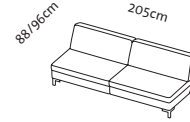

Seat height **40, 42, 44, 46**cm
Total height 80, 82, 84, 86cm

Connecting elements

Headrest

Additional side element

If a **seamless bench seat** is required, please state when ordering.

Order No.

Loose cushions