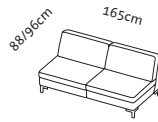

Seat height **40, 42, 44, 46**cm
Total height 80, 82, 84, 86cm

Connecting elements

Headrest

Additional side element

If a **seamless bench seat** is required, please state when ordering.

Order No.

Loose cushions