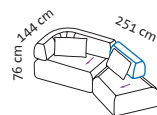

Cushion set

1 cushion
 60 x 35 cm

2 cushions
 60 x 35 cm

1 cushion
 60 x 35 cm

1 cushion
 60 x 35 cm

1 cushion
 60 x 35 cm

Special element for creative corner solutions (examples)

Seat height 43 cm
Seat depth 52 cm