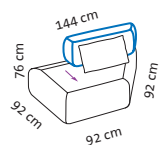

Cushion set

1 cushion
60 x 35 cm

2 cushions
60 x 35 cm

1 cushion
60 x 35 cm

1 cushion
60 x 35 cm

1 cushion
60 x 35 cm

Seat height 43 cm
 Seat depth 52 cm
 Seat depth 83 cm

Order No.

Cushion set

1 cushion
 60 x 35 cm

2 cushions
 60 x 35 cm

1 cushion
 60 x 35 cm

1 cushion
 60 x 35 cm

1 cushion
 60 x 35 cm

Special element for creative corner solutions (examples)

Seat height 43 cm
Seat depth 52 cm