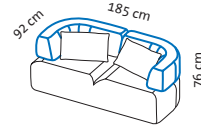

	24,20 m ²	
	6.297	
	7.125	542
	8.343	558
	8.647	562
	9.180	566
	9.670	570
	10.312	610
	10.479	618

Cushion set

2 cushions
60 x 35 cm

4 cushions
60 x 35 cm

3 cushions
60 x 35 cm

Examples

Seat height 43 cm
Seat depth 52 cm
Seat depth 83 cm

	31,40 m	
	10.303	
	10.718	20
	10.924	24
	11.132	28
	11.340	32
	11.546	36
	11.753	40
	11.961	44
	12.168	48
	12.375	52
	12.790	60
	12.996	64
	13.825	80

Leather, removable

Leather requirement	23,50 m ²
Additional leather allowance	6.269
542 Unit	7.184
558	8.133
562 Choice	8.345
566 Jumbo/Lama/Taron	8.558
570 Pearl	8.770
610	9.982
618	10.235

	33,40 m ²
	8.607
	10.000
	11.609
	11.941
	12.394
	12.816
	14.286
	14.617

	51,00 m ²	
	12.226	
	14.065	542
	16.611	558
	17.244	562
	18.344	566
	19.513	570
	20.209	610
	20.430	618

Cushion set

3 cushions
60 x 35 cm

4 cushions
60 x 35 cm

5 cushions
60 x 35 cm

Armchairs and sofas

Seat height 43 cm
 Seat depth 52 cm
 Seat depth Armchair 58 cm

Additional tables

Order No.	73602	73605	73606	73660	73691	73690
all together	1	2	2 k	H	T 46 x 92	T 92
	Armchair	Sofa-2	Sofa-2 Short armrest	Stool	Table small	Table