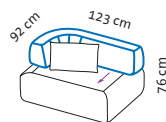

Cushion set

1 cushion
60 x 35 cm

2 cushions
60 x 35 cm

1 cushion
60 x 35 cm

1 cushion
60 x 35 cm

1 cushion
60 x 35 cm

2 cushions
60 x 35 cm

2 cushions
60 x 35 cm

Seat height 43 cm
 Seat depth 52 cm
 Seat depth 83 cm

Order No.

73642

73623

73656

73652

73648

all together