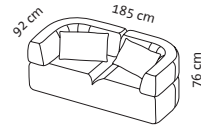

Example with corner element on the right

Example with corner element on the left

Example with end element on the left

Backrest versions

Backrest long

Backrest short

Seat depth variants

Standard seat depth
52 cm

	24,20 m ²	
	6.297	
	7.125	542
	8.343	558
	8.647	562
	9.180	566
	9.670	570
	10.312	610
	10.479	618

Cushion set

2 cushions
60 x 35 cm

4 cushions
60 x 35 cm

3 cushions
60 x 35 cm

Examples

Seat height 43 cm
Seat depth 52 cm
Seat depth 83 cm

	33,40 m ²
	8.607
	10.000
	11.609
	11.941
	12.394
	12.816
	14.286
	14.617

	51,00 m ²	
	12.226	
	14.065	542
	16.611	558
	17.244	562
	18.344	566
	19.513	570
	20.209	610
	20.430	618

Cushion set

3 cushions
60 x 35 cm

4 cushions
60 x 35 cm

5 cushions
60 x 35 cm

Armchairs and sofas

Seat height 43 cm
 Seat depth 52 cm
 Seat depth Armchair 58 cm

Additional tables

Order No.	73602	73605	73606	73660	73691	73690
all together	1	2	2 k	H	T 46 x 92	T 92
	Armchair	Sofa-2	Sofa-2 Short armrest	Stool	Table small	Table