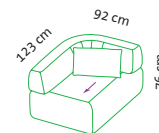

Cushion set

1 cushion
60 x 35 cm

1 cushions
60 x 35 cm

1 cushion
60 x 35 cm

1 cushion
60 x 35 cm

Elements

Seat height 43 cm
Seat depth 52 cm
Seat depth 83 cm

Order No.	73640	73621	73631	73654	73650	73646	73625
all together	Ae l / Ee l	Oe 92 r	Lc r	Ae 123/92 l	Ae 92/123 l	Ae 123 l	Oe 123 r
	End element left Corner element left	Open-end 92 open on the right	Longchair right	Corner element 123/92 left	Corner element 92/123 left extra deep	Add-on element 123 left extra deep	Open-end 123 extra deep open on the right