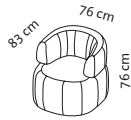

	24,20 m ²	
	6.297	
	7.125	542
	8.343	558
	8.647	562
	9.180	566
	9.670	570
	10.312	610
	10.479	618

Cushion set

2 cushions
60 x 35 cm

4 cushions
60 x 35 cm

3 cushions
60 x 35 cm

Examples

Seat height 43 cm
Seat depth 52 cm
Seat depth 83 cm

	31,40 m	
	10.303	
	10.718	20
	10.924	24
	11.132	28
	11.340	32
	11.546	36
	11.753	40
	11.961	44
	12.168	48
	12.375	52
	12.790	60
	12.996	64
	13.825	80

Leather, removable

Leather requirement	23,50 m ²
Additional leather allowance	6.269
542 Unit	7.184
558	8.133
562 Choice	8.345
566 Jumbo/Lama/Taron	8.558
570 Pearl	8.770
610	9.982
618	10.235

	33,40 m ²
	8.607
	10.000
	11.609
	11.941
	12.394
	12.816
	14.286
	14.617

	51,00 m ²	
	12.226	
	14.065	542
	16.611	558
	17.244	562
	18.344	566
	19.513	570
	20.209	610
	20.430	618

Cushion set

3 cushions
60 x 35 cm

4 cushions
60 x 35 cm

5 cushions
60 x 35 cm

Armchairs and sofas

Seat height 43 cm
 Seat depth 52 cm
 Seat depth Armchair 58 cm

Additional tables

Order No.	73602	73605	73606	73660	73691	73690
all together	1	2	2 k	H	T 46 x 92	T 92
	Armchair	Sofa-2	Sofa-2 Short armrest	Stool	Table small	Table