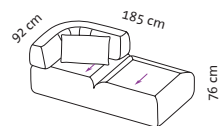

Cushion set

1 cushion
60 x 35 cm

1 cushions
60 x 35 cm

1 cushion
60 x 35 cm

1 cushion
60 x 35 cm

Elements

Seat height 43 cm
Seat depth 52 cm
Seat depth 83 cm

Order No.	73640	73621	73631	73654	73650	73646	73625
all together	Ae l / Ee l	Oe 92 r	Lc r	Ae 123/92 l	Ae 92/123 l	Ae 123 l	Oe 123 r
	End element left Corner element left	Open-end 92 open on the right	Longchair right	Corner element 123/92 left	Corner element 92/123 left extra deep	Add-on element 123 left extra deep	Open-end 123 extra deep open on the right