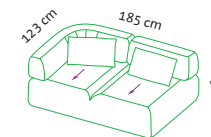

Cushion set

1 cushion
60 x 35 cm

1 cushions
60 x 35 cm

1 cushion
60 x 35 cm

1 cushion
60 x 35 cm

Elements

Seat height 43 cm
Seat depth 52 cm
Seat depth 83 cm

Order No.	73640	73621	73631	73654	73650	73646	73625
all together	Ae l / Ee l	Oe 92 r	Lc r	Ae 123/92 l	Ae 92/123 l	Ae 123 l	Oe 123 r
	End element left Corner element left	Open-end 92 open on the right	Longchair right	Corner element 123/92 left	Corner element 92/123 left extra deep	Add-on element 123 left extra deep	Open-end 123 extra deep open on the right