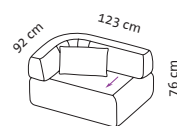

Cushion set

1 cushions
60 x 35 cm

Seat height 43 cm
 Seat depth 52 cm
 Seat depth 83 cm

Order No.
all together

73607

73608

73609

73616

Cushion set

1 cushion
60 x 35 cm

1 cushions
60 x 35 cm

1 cushion
60 x 35 cm

1 cushion
60 x 35 cm

Elements

Seat height 43 cm
Seat depth 52 cm
Seat depth 83 cm

Order No.	73640	73621	73631	73654	73650	73646	73625
all together	Ae l / Ee l	Oe 92 r	Lc r	Ae 123/92 l	Ae 92/123 l	Ae 123 l	Oe 123 r
	End element left Corner element left	Open-end 92 open on the right	Longchair right	Corner element 123/92 left	Corner element 92/123 left extra deep	Add-on element 123 left extra deep	Open-end 123 extra deep open on the right