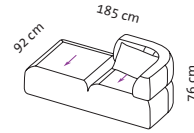

Elements

Seat height 43 cm
Seat depth 52 cm
Seat depth 83 cm

Order No.

73641

73620

73630

73655

73651

73647

73624

all together

Ae r / Ee r

Oe 92 l

Lc l

Ae 123/92 r

Ae 92/123 r

Ae 123 r

Oe 123 l

End element right
Corner element right

Open-end 92
open on the left

Longchair left

Corner element
123/92 right

Corner element
92/123 right
extra deep

Corner element 123 right
extra deep

Open-end 123
extra deep
open on the left

Fabric, removable

Fabric requirement	4,90 m	8,30 m	6,70 m	5,50 m	5,60 m	7,10 m	10,80 m
Additional fabric allowance	1.782	2.847	2.533	2.062	2.062	2.326	3.621
20	1.834	2.948	2.595	2.134	2.134	2.409	3.724
24	1.860	2.999	2.626	2.170	2.170	2.450	3.776
28	1.886	3.050	2.657	2.207	2.207	2.492	3.828
32	1.911	3.101	2.688	2.243	2.243	2.533	3.880
36	1.937	3.152	2.720	2.279	2.279	2.574	3.932
40	1.963	3.203	2.751	2.315	2.315	2.616	3.983
44	1.989	3.254	2.782	2.352	2.352	2.657	4.035
48	2.006	3.305	2.813	2.388	2.388	2.699	4.087
52	2.022	3.356	2.844	2.424	2.424	2.740	4.139
60	2.055	3.457	2.906	2.497	2.497	2.823	4.242
64	2.072	3.508	2.937	2.533	2.533	2.865	4.294
80	2.138	3.711	3.061	2.678	2.678	3.030	4.501

Leather, removable

Leather requirement	7,90 m²	13,50 m²	10,90 m²	9,00 m²	9,10 m²	11,60 m²	19,60 m²
Additional leather allowance	2.130	3.489	3.023	2.350	2.350	2.656	4.139
542 Unit	2.424	4.015	3.434	2.723	2.723	3.050	4.760
558	2.751	4.574	3.999	3.228	3.228	3.589	5.382
562 Choice	2.808	4.688	4.025	3.352	3.352	3.725	5.537
566 Jumbo/Lama/Taron	2.865	4.802	4.051	3.586	3.586	3.973	5.693
570 Pearl	2.922	4.916	4.142	3.817	3.817	4.225	5.848
610	3.315	5.620	4.712	3.972	3.972	4.370	6.667
618	3.403	5.767	4.828	4.015	4.015	4.413	6.832

Cushion set

1 cushion
60 x 35 cm

2 cushions
60 x 35 cm

1 cushion
60 x 35 cm

1 cushion
60 x 35 cm

1 cushion
60 x 35 cm

2 cushions
60 x 35 cm

2 cushions
60 x 35 cm