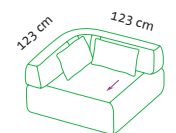

Cushion set

1 cushion
60 x 35 cm

1 cushions
60 x 35 cm

1 cushion
60 x 35 cm

1 cushion
60 x 35 cm

Elements

Seat height 43 cm
Seat depth 52 cm
Seat depth 83 cm

Order No.	73640	73621	73631	73654	73650	73646	73625
all together	Ae l / Ee l	Oe 92 r	Lc r	Ae 123/92 l	Ae 92/123 l	Ae 123 l	Oe 123 r
	End element left Corner element left	Open-end 92 open on the right	Longchair right	Corner element 123/92 left	Corner element 92/123 left extra deep	Add-on element 123 left extra deep	Open-end 123 extra deep open on the right