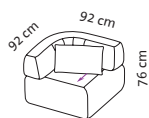

Cushion set

1 cushions
60 x 35 cm

Seat height 43 cm
 Seat depth 52 cm
 Seat depth 83 cm

Order No.
all together

73607

73608

73609

73616

Cushion set

1 cushion
60 x 35 cm

1 cushions
60 x 35 cm

1 cushion
60 x 35 cm

1 cushion
60 x 35 cm

Elements

Seat height 43 cm
Seat depth 52 cm
Seat depth 83 cm

Order No.	73640	73621	73631	73654	73650	73646	73625
all together	Ae l / Ee l	Oe 92 r	Lc r	Ae 123/92 l	Ae 92/123 l	Ae 123 l	Oe 123 r
	End element left Corner element left	Open-end 92 open on the right	Longchair right	Corner element 123/92 left	Corner element 92/123 left extra deep	Add-on element 123 left extra deep	Open-end 123 extra deep open on the right