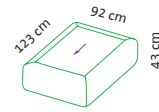

Cushion set

2 cushions
60 x 35 cm

2 cushions
60 x 35 cm

Available leg variations for the armchair:

Castors **without surcharge**
Swivel base **170**

Single elements

Seat height 43 cm
 Seat depth 52 cm
 Seat depth 83 cm