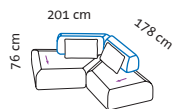

Cushion set

1 cushion
60 x 35 cm

2 cushions
60 x 35 cm

1 cushion
60 x 35 cm

1 cushion
60 x 35 cm

1 cushion
60 x 35 cm

Seat height 43 cm
 Seat depth 52 cm
 Seat depth 83 cm

Order No.

Cushion set

1 cushion
 60 x 35 cm

2 cushions
 60 x 35 cm

1 cushion
 60 x 35 cm

1 cushion
 60 x 35 cm

1 cushion
 60 x 35 cm

Special element for creative corner solutions (examples)

Seat height 43 cm
Seat depth 52 cm