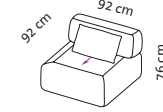

Cushion set

2 cushions
60 x 35 cm

2 cushions
60 x 35 cm

Available leg variations for the armchair:

Castors **without surcharge**
Swivel base **170**

Single elements

Seat height 43 cm
 Seat depth 52 cm
 Seat depth 83 cm