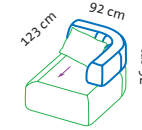

Cushion set

1 cushion
60 x 35 cm

2 cushions
60 x 35 cm

1 cushion
60 x 35 cm

1 cushion
60 x 35 cm

1 cushion
60 x 35 cm

Seat height 43 cm
 Seat depth 52 cm
 Seat depth 83 cm

Order No.