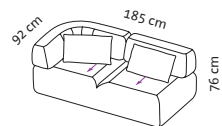

	24,20 m ²	
	6.297	
	7.125	542
	8.343	558
	8.647	562
	9.180	566
	9.670	570
	10.312	610
	10.479	618

Cushion set

2 cushions
60 x 35 cm

4 cushions
60 x 35 cm

3 cushions
60 x 35 cm

Examples

Seat height 43 cm
Seat depth 52 cm
Seat depth 83 cm

Cushion set

1 cushions
60 x 35 cm

Seat height 43 cm
 Seat depth 52 cm
 Seat depth 83 cm

Order No.
all together

73607

73608

73609

73616

Cushion set

1 cushion
60 x 35 cm

1 cushions
60 x 35 cm

1 cushion
60 x 35 cm

1 cushion
60 x 35 cm

Elements

Seat height 43 cm
Seat depth 52 cm
Seat depth 83 cm

Order No.	73640	73621	73631	73654	73650	73646	73625
all together	Ae l / Ee l	Oe 92 r	Lc r	Ae 123/92 l	Ae 92/123 l	Ae 123 l	Oe 123 r
	End element left Corner element left	Open-end 92 open on the right	Longchair right	Corner element 123/92 left	Corner element 92/123 left extra deep	Add-on element 123 left extra deep	Open-end 123 extra deep open on the right