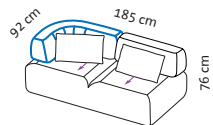

Cushion set

1 cushion
60 x 35 cm

2 cushions
60 x 35 cm

1 cushion
60 x 35 cm

1 cushion
60 x 35 cm

1 cushion
60 x 35 cm

2 cushions
60 x 35 cm

2 cushions
60 x 35 cm

Seat height 43 cm
 Seat depth 52 cm
 Seat depth 83 cm

Order No.

73642

73623

73656

73652

73648

all together