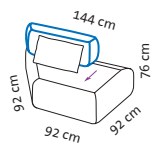

Cushion set

1 cushion
60 x 35 cm

2 cushions
60 x 35 cm

1 cushion
60 x 35 cm

1 cushion
60 x 35 cm

1 cushion
60 x 35 cm

Seat height 43 cm
 Seat depth 52 cm
 Seat depth 83 cm

Order No.

Cushion set

1 cushion
 60 x 35 cm

2 cushions
 60 x 35 cm

1 cushion
 60 x 35 cm

1 cushion
 60 x 35 cm

1 cushion
 60 x 35 cm

Special element for creative corner solutions (examples)

Seat height 43 cm
Seat depth 52 cm