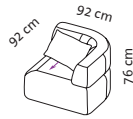

Elements

Seat height 43 cm
Seat depth 52 cm
Seat depth 83 cm

Order No.

73641

73620

73630

73655

73651

73647

73624

all together

Ae r / Ee r

Oe 92 l

Lc l

Ae 123/92 r

Ae 92/123 r

Ae 123 r

Oe 123 l

End element right
Corner element right

Open-end 92
open on the left

Longchair left

Corner element
123/92 right

Corner element
92/123 right
extra deep

Corner element 123 right
extra deep

Open-end 123
extra deep
open on the left

Fabric, removable

Fabric requirement	4,90 m	8,30 m	6,70 m	5,50 m	5,60 m	7,10 m	10,80 m
Additional fabric allowance	1.782	2.847	2.533	2.062	2.062	2.326	3.621
20	1.834	2.948	2.595	2.134	2.134	2.409	3.724
24	1.860	2.999	2.626	2.170	2.170	2.450	3.776
28	1.886	3.050	2.657	2.207	2.207	2.492	3.828
32	1.911	3.101	2.688	2.243	2.243	2.533	3.880
36	1.937	3.152	2.720	2.279	2.279	2.574	3.932
40	1.963	3.203	2.751	2.315	2.315	2.616	3.983
44	1.989	3.254	2.782	2.352	2.352	2.657	4.035
48	2.006	3.305	2.813	2.388	2.388	2.699	4.087
52	2.022	3.356	2.844	2.424	2.424	2.740	4.139
60	2.055	3.457	2.906	2.497	2.497	2.823	4.242
64	2.072	3.508	2.937	2.533	2.533	2.865	4.294
80	2.138	3.711	3.061	2.678	2.678	3.030	4.501

Leather, removable

Leather requirement	7,90 m²	13,50 m²	10,90 m²	9,00 m²	9,10 m²	11,60 m²	19,60 m²
Additional leather allowance	2.130	3.489	3.023	2.350	2.350	2.656	4.139
542 Unit	2.424	4.015	3.434	2.723	2.723	3.050	4.760
558	2.751	4.574	3.999	3.228	3.228	3.589	5.382
562 Choice	2.808	4.688	4.025	3.352	3.352	3.725	5.537
566 Jumbo/Lama/Taron	2.865	4.802	4.051	3.586	3.586	3.973	5.693
570 Pearl	2.922	4.916	4.142	3.817	3.817	4.225	5.848
610	3.315	5.620	4.712	3.972	3.972	4.370	6.667
618	3.403	5.767	4.828	4.015	4.015	4.413	6.832

Cushion set

1 cushion
60 x 35 cm

2 cushions
60 x 35 cm

1 cushion
60 x 35 cm

1 cushion
60 x 35 cm

1 cushion
60 x 35 cm

2 cushions
60 x 35 cm

2 cushions
60 x 35 cm