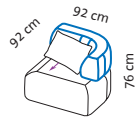

Cushion set

1 cushion
60 x 35 cm

2 cushions
60 x 35 cm

1 cushion
60 x 35 cm

1 cushion
60 x 35 cm

1 cushion
60 x 35 cm

Seat height 43 cm
 Seat depth 52 cm
 Seat depth 83 cm

Order No.