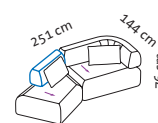

Cushion set

1 cushion
 60 x 35 cm

2 cushions
 60 x 35 cm

1 cushion
 60 x 35 cm

1 cushion
 60 x 35 cm

1 cushion
 60 x 35 cm

Special element for creative corner solutions (examples)

Seat height 43 cm
Seat depth 52 cm