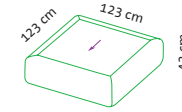

Cushion set

2 cushions
60 x 35 cm

2 cushions
60 x 35 cm

Available leg variations for the armchair:

Castors **without surcharge**
Swivel base **170**

Single elements

Seat height 43 cm
 Seat depth 52 cm
 Seat depth 83 cm