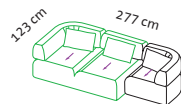

	16,40 m
	5.629
	5.823
	5.921
	6.018
	6.116
	6.213
	6.309
	6.407
	6.504
	6.602
	6.796
	6.894
	7.283

	14,70 m	
	5.329	
	5.493	20
	5.574	24
	5.656	28
	5.739	32
	5.821	36
	5.898	40
	5.985	44
	6.077	48
	6.167	52
	6.350	60
	6.441	64
	6.806	80

Leather, removable

Leather requirement	18,80 m ²
Additional leather allowance	5.044
542 Unit	5.807
558	6.849
562 Choice	6.993
566 Jumbo/Lama/Taron	7.257
570 Pearl	7.556
610	8.281
618	8.449

	26,60 m ²
	6.882
	7.913
	9.017
	9.238
	9.459
	9.680
	11.067
	11.358

	24,20 m ²	
	6.297	
	7.125	542
	8.343	558
	8.647	562
	9.180	566
	9.670	570
	10.312	610
	10.479	618

Cushion set

2 cushions
60 x 35 cm

4 cushions
60 x 35 cm

3 cushions
60 x 35 cm

Examples

Seat height 43 cm
Seat depth 52 cm
Seat depth 83 cm