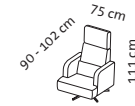

# Armchairs

Seat height 42 cm  
Seat depth 49 cm  
without cushion 59 cm