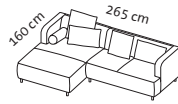

Examples

Seat height 42 cm
Seat depth 52 cm
without cushion 62 cm

Order No.

aoyama

**75030
+ 75023**

Lc115 l + 2 r

Long chair 115 on the left
+ add-on sofa-2 on the right

**75022
+ 75031**

2 l + Lc115 r

Add-on sofa-2 on the left
+ long chair 115 on the right

**75038
+ 75025**

Lc 135 l + 2,5 r

Long chair 135 on the left
+ add-on sofa-2.5 on the right

**75024
+ 75039**

2,5 l + Lc 135 r

Add-on sofa-2.5 on the left
+ long chair 135 on the right

**75026
+ 75023**

Eas l + 2 r

Add-on corner sofa on the left
+ add-on sofa-2 on the right

**75022
+ 75027**

2 l + Eas r

Add-on sofa-2 on the left
Add-on corner sofa on the right

Fabric, removable

Fabric requirement	15,60 m
Additional fabric allowance	5.944
20	6.117
24	6.199
28	6.284
32	6.377
36	6.480
40	6.581
44	6.687
48	6.764
52	6.843
60	7.015
64	7.101
80	7.454

Fabric requirement	18,50 m
Additional fabric allowance	6.581
20	6.791
24	6.894
28	6.996
32	7.102
36	7.205
40	7.309
44	7.413
48	7.515
52	7.620
60	7.824
64	7.930
80	8.341

Fabric requirement	19,10 m
Additional fabric allowance	6.945
20	7.179
24	7.295
28	7.409
32	7.527
36	7.647
40	7.767
44	7.889
48	7.979
52	8.071
60	8.294
64	8.407
80	8.851

Leather, removable

Leather requirement	26,70 m²
Additional leather allowance	6.546
542 Unit	7.723
558	8.896
562 Choice	9.189
566 Jumbo/Lama/Taron	9.484
570 Pearl	9.677
610	10.805
618	11.039

Leather requirement	32,10 m²
Additional leather allowance	7.409
542 Unit	8.656
558	9.895
562 Choice	10.205
566 Jumbo/Lama/Taron	10.521
570 Pearl	10.728
610	11.991
618	12.256

Leather requirement	32,60 m²
Additional leather allowance	7.753
542 Unit	9.117
558	10.476
562 Choice	10.816
566 Jumbo/Lama/Taron	11.158
570 Pearl	11.391
610	12.779
618	13.070

Cushion set

1 cushion 45 x 45 cm
1 cushion 55 x 55 cm
2 cushion 60 x 35 cm
1 bolster 45 x 18cm

2 cushion 45 x 45 cm
1 cushion 55 x 55 cm
2 cushion 60 x 35 cm
1 bolster 45 x 18cm

2 cushion 45 x 45 cm
1 cushion 55 x 55 cm
2 cushion 60 x 35 cm
1 bolster 45 x 18cm