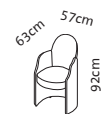

armand

Design Kati Meyer-Brühl

armand is unusual and refreshingly innovative. The comfortable armchair-like chair playfully combines art nouveau and Empire style facets in a new context. A half-moon shaped tub embraces a circular seat base, gives the construction the necessary stability and also forms the backrest and base. At the dining table, armand serves as a dining chair; however, placed next to a sofa, armand has the character of an armchair as it is fabric-covered all-round. As armand's dimensions are also compact and the chair is easy to move around, it can be used and combined with other pieces in many different ways. Matching stool available. Optionally also available with castors instead of gliders. Removable covers.

Seat height 49cm
Seat depth 49cm

Order No.	71601	71661	71602	71662
armand	1	H	1	H
	Armchair	Stool	Armchair with castors	Stool with castors

Fabric, removable

Fabric requirement	2,70 m	2,00 m	2,70 m	2,00 m
Additional fabric allowance	996	511	996	511
20	1.056	536	1.056	536
24	1.075	543	1.075	543
28	1.096	552	1.096	552
32	1.117	559	1.117	559
36	1.136	569	1.136	569
40	1.157	576	1.157	576
44	1.178	586	1.178	586
48	1.198	594	1.198	594
52	1.217	603	1.217	603
60	1.259	620	1.259	620
64	1.278	627	1.278	627
80	1.359	660	1.359	660

Leather, removable

Leather requirement	5,00 m ²	1,80 m ²	5,00 m ²	1,80 m ²
Additional leather allowance	1.059	576	1.059	576
542 Unit	1.296	663	1.296	663
558	1.533	758	1.533	758
562 Choice	1.592	776	1.592	776
566 Jumbo/Lama/Taron	1.652	794	1.652	794
570 Pearl	1.710	811	1.710	811
610	1.900	870	1.900	870
618	1.948	882	1.948	882