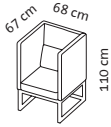

Seat height 48 cm
Seat depth 42 cm

Order No.

70701

70721

70722

70743

70763

70684

Upholstered chair
with short armrests

Upholstered bench
with short armrest
on the left

Upholstered bench
with short armrest
on the right

Upholstered bench
with 2 short armrests

Upholstered bench
with 2 short armrests

Headrest

Fabric, removable

Fabric requirement	3,70 m	4,50 m	4,50 m	6,10 m	7,40 m	0,50 m
Additional fabric allowance	1.821	2.069	2.069	2.638	2.979	108
20	1.884	2.143	2.143	2.738	3.106	114
24	1.917	2.182	2.182	2.789	3.169	116
28	1.948	2.219	2.219	2.840	3.232	121
32	1.980	2.258	2.258	2.890	3.296	123
36	2.011	2.296	2.296	2.940	3.359	126
40	2.043	2.333	2.333	2.992	3.422	131
44	2.074	2.371	2.371	3.043	3.486	133
48	2.106	2.409	2.409	3.092	3.548	137
52	2.138	2.449	2.449	3.143	3.613	141
60	2.200	2.524	2.524	3.246	3.737	148
64	2.233	2.562	2.562	3.296	3.801	152
80	2.360	2.713	2.713	3.497	4.055	167

Seat height 48 cm
Seat depth 42 cm

Order No.

70601

70621

70622

70643

70663

70684