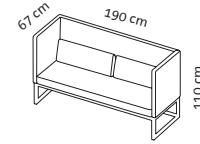

Seat height 48 cm
Seat depth 42 cm

Order No.

70601

70621

70622

70643

70663

70684

belami high

Smooth finish
removable covers

1

B115 l

B115 r

B150

B190

Kst

Upholstered chair

Upholstered bench
with armrest on the left

Upholstered bench
with armrest on the right

Upholstered bench
with 2 armrests

Upholstered bench
with 2 armrests

Headrest

Fabric, removable

Fabric requirement	4,40 m	5,00 m	5,00 m	6,80 m	8,20 m	0,50 m	
Additional fabric allowance	1.821	2.069	2.069	2.638	2.979	108	
20	1.884	2.143	2.143	2.738	3.106	114	20
24	1.917	2.182	2.182	2.789	3.169	116	24
28	1.948	2.219	2.219	2.840	3.232	121	28
32	1.980	2.258	2.258	2.890	3.296	123	32
36	2.011	2.296	2.296	2.940	3.359	126	36
40	2.043	2.333	2.333	2.992	3.422	131	40
44	2.074	2.371	2.371	3.043	3.486	133	44
48	2.106	2.409	2.409	3.092	3.548	137	48
52	2.138	2.449	2.449	3.143	3.613	141	52
60	2.200	2.524	2.524	3.246	3.737	148	60
64	2.233	2.562	2.562	3.296	3.801	152	64
80	2.360	2.713	2.713	3.497	4.055	167	80

Leather, removable

Leather requirement	5,90 m²	6,70 m²	6,70 m²	9,60 m²	11,30 m²	0,40 m²	
Additional leather allowance	2.309	2.593	2.593	3.256	3.613	140	
542 Unit	2.459	2.802	2.802	3.574	3.991	159	542
558	2.936	3.359	3.359	4.236	4.901	184	558
562 Choice	3.055	3.497	3.497	4.402	5.130	190	562
566 Jumbo/Lama/Taron	3.087	3.561	3.561	4.523	5.257	196	566
570 Pearl	3.118	3.624	3.624	4.642	5.382	203	570
610	3.457	4.066	4.066	5.222	6.084	223	610
618	3.529	4.162	4.162	5.344	6.205	227	618