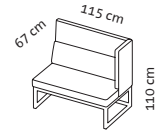

Seat height 48 cm
Seat depth 42 cm

Order No.

70901

70921

70922

70943

70963

belami low
tufted finish
fixed covers

1

B115 l

B115 r

B150

B190

Upholstered chair

Upholstered bench
with armrest on the left

Upholstered bench
with armrest on the right

Upholstered bench
with 2 armrests

Upholstered bench
with 2 armrests

Fabric

Fabric requirement	1,70 m	2,60 m	2,60 m	3,00 m	3,50 m
Additional fabric allowance	1.169	1.434	1.434	1.692	1.882
20	1.199	1.501	1.501	1.758	1.950
24	1.213	1.534	1.534	1.792	1.983
28	1.234	1.569	1.569	1.828	2.018
32	1.255	1.604	1.604	1.862	2.051
36	1.275	1.638	1.638	1.896	2.085
40	1.294	1.670	1.670	1.928	2.120
44	1.315	1.689	1.689	1.951	2.143
48	1.335	1.699	1.699	1.965	2.162
52	1.354	1.722	1.722	1.995	2.197
60	1.397	1.755	1.755	2.040	2.248
64	1.417	1.773	1.773	2.063	2.275
80	1.498	1.839	1.839	2.154	2.379

Seat height 48 cm
Seat depth 42 cm

Order No.

70701

70721

70722

70743

70763

70684