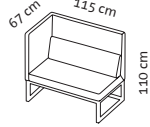

Seat height 48 cm
Seat depth 42 cm

Order No.

70701

70721

70722

70743

70763

70684

Upholstered chair
with short armrests

Upholstered bench
with short armrest
on the left

Upholstered bench
with short armrest
on the right

Upholstered bench
with 2 short armrests

Upholstered bench
with 2 short armrests

Headrest

Fabric, removable

Fabric requirement	3,70 m	4,50 m	4,50 m	6,10 m	7,40 m	0,50 m
Additional fabric allowance	1.821	2.069	2.069	2.638	2.979	108
20	1.884	2.143	2.143	2.738	3.106	114
24	1.917	2.182	2.182	2.789	3.169	116
28	1.948	2.219	2.219	2.840	3.232	121
32	1.980	2.258	2.258	2.890	3.296	123
36	2.011	2.296	2.296	2.940	3.359	126
40	2.043	2.333	2.333	2.992	3.422	131
44	2.074	2.371	2.371	3.043	3.486	133
48	2.106	2.409	2.409	3.092	3.548	137
52	2.138	2.449	2.449	3.143	3.613	141
60	2.200	2.524	2.524	3.246	3.737	148
64	2.233	2.562	2.562	3.296	3.801	152
80	2.360	2.713	2.713	3.497	4.055	167

Seat height 48 cm
Seat depth 42 cm

Order No.

70601

70621

70622

70643

70663

70684