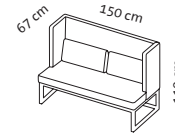

Seat height 48 cm
Seat depth 42 cm

Order No.

70901

70921

70922

70943

70963

belami low
tufted finish
fixed covers

1

B115 l

B115 r

B150

B190

Upholstered chair

Upholstered bench
with armrest on the left

Upholstered bench
with armrest on the right

Upholstered bench
with 2 armrests

Upholstered bench
with 2 armrests

Fabric

Fabric requirement	1,70 m	2,60 m	2,60 m	3,00 m	3,50 m
Additional fabric allowance	1.169	1.434	1.434	1.692	1.882
20	1.199	1.501	1.501	1.758	1.950
24	1.213	1.534	1.534	1.792	1.983
28	1.234	1.569	1.569	1.828	2.018
32	1.255	1.604	1.604	1.862	2.051
36	1.275	1.638	1.638	1.896	2.085
40	1.294	1.670	1.670	1.928	2.120
44	1.315	1.689	1.689	1.951	2.143
48	1.335	1.699	1.699	1.965	2.162
52	1.354	1.722	1.722	1.995	2.197
60	1.397	1.755	1.755	2.040	2.248
64	1.417	1.773	1.773	2.063	2.275
80	1.498	1.839	1.839	2.154	2.379

Seat height 48 cm
Seat depth 42 cm

Order No.

70701

70721

70722

70743

70763

70684