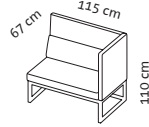

Seat height 48 cm
Seat depth 42 cm

Order No.

70701

70721

70722

70743

70763

70684

Upholstered chair
with short armrests

Upholstered bench
with short armrest
on the left

Upholstered bench
with short armrest
on the right

Upholstered bench
with 2 short armrests

Upholstered bench
with 2 short armrests

Headrest

Fabric, removable

Fabric requirement	3,70 m	4,50 m	4,50 m	6,10 m	7,40 m	0,50 m
Additional fabric allowance	1.821	2.069	2.069	2.638	2.979	108
20	1.884	2.143	2.143	2.738	3.106	114
24	1.917	2.182	2.182	2.789	3.169	116
28	1.948	2.219	2.219	2.840	3.232	121
32	1.980	2.258	2.258	2.890	3.296	123
36	2.011	2.296	2.296	2.940	3.359	126
40	2.043	2.333	2.333	2.992	3.422	131
44	2.074	2.371	2.371	3.043	3.486	133
48	2.106	2.409	2.409	3.092	3.548	137
52	2.138	2.449	2.449	3.143	3.613	141
60	2.200	2.524	2.524	3.246	3.737	148
64	2.233	2.562	2.562	3.296	3.801	152
80	2.360	2.713	2.713	3.497	4.055	167

Seat height 48 cm
Seat depth 42 cm

Order No.

70601

70621

70622

70643

70663

70684