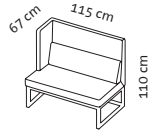

Seat height 48 cm
Seat depth 42 cm

Order No.

70901

70921

70922

70943

70963

belami low
tufted finish
fixed covers

1

B115 l

B115 r

B150

B190

Upholstered chair

Upholstered bench
with armrest on the left

Upholstered bench
with armrest on the right

Upholstered bench
with 2 armrests

Upholstered bench
with 2 armrests

Fabric

Fabric requirement	1,70 m	2,60 m	2,60 m	3,00 m	3,50 m
Additional fabric allowance	1.169	1.434	1.434	1.692	1.882
20	1.199	1.501	1.501	1.758	1.950
24	1.213	1.534	1.534	1.792	1.983
28	1.234	1.569	1.569	1.828	2.018
32	1.255	1.604	1.604	1.862	2.051
36	1.275	1.638	1.638	1.896	2.085
40	1.294	1.670	1.670	1.928	2.120
44	1.315	1.689	1.689	1.951	2.143
48	1.335	1.699	1.699	1.965	2.162
52	1.354	1.722	1.722	1.995	2.197
60	1.397	1.755	1.755	2.040	2.248
64	1.417	1.773	1.773	2.063	2.275
80	1.498	1.839	1.839	2.154	2.379

Seat height 48 cm
Seat depth 42 cm

Order No.

70701

70721

70722

70743

70763

70684