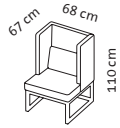

Seat height 48 cm
Seat depth 42 cm

Order No.

70901

70921

70922

70943

70963

belami low
tufted finish
fixed covers

1

B115 l

B115 r

B150

B190

Upholstered chair

Upholstered bench
with armrest on the left

Upholstered bench
with armrest on the right

Upholstered bench
with 2 armrests

Upholstered bench
with 2 armrests

Fabric

Fabric requirement	1,70 m	2,60 m	2,60 m	3,00 m	3,50 m
Additional fabric allowance	1.169	1.434	1.434	1.692	1.882
20	1.199	1.501	1.501	1.758	1.950
24	1.213	1.534	1.534	1.792	1.983
28	1.234	1.569	1.569	1.828	2.018
32	1.255	1.604	1.604	1.862	2.051
36	1.275	1.638	1.638	1.896	2.085
40	1.294	1.670	1.670	1.928	2.120
44	1.315	1.689	1.689	1.951	2.143
48	1.335	1.699	1.699	1.965	2.162
52	1.354	1.722	1.722	1.995	2.197
60	1.397	1.755	1.755	2.040	2.248
64	1.417	1.773	1.773	2.063	2.275
80	1.498	1.839	1.839	2.154	2.379

Seat height 48 cm
Seat depth 42 cm

Order No.

70701

70721

70722

70743

70763

70684