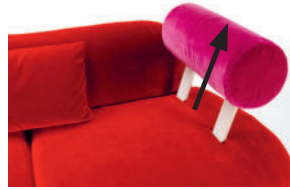

bongo bay lounge

Design Kati Meyer-Brühl

The art of fine living: Soft organic lines, striking curves, luxurious and generous dimensions, all-round covers as well as skilfully positioned seams make the bongo bay lounge open-ends and sofas exclusive pieces of furniture with a sculptural character. An opulent upholstery volume, top-quality materials and exquisite craftsmanship as well as removable covers ensure an outstanding level of comfort and durability.

Top: Magnificent bongo bay lounge sofa covered in red velour. The pink-coloured bolster is attached to the carcass with mounts and removable. Without the bolster, the sofa can be used as a daybed.

Bottom: Unique lounge suite created with three bongo bay lounge open-ends. A soft, extremely generously-sized refuge. The open-end is open either on the left or on the right and is also suitable for lying down on, thanks to a length of 180cm. With armand anchor stools.