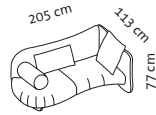

Seat height 43 cm
Seat depth openend 64-80 cm

Order No.

71430

71431

bongo bay lounge

Oe lio

Oe reo

Open-end
open on the left

Open-end
open on the right

Fabric, removable

Fabric requirement	10,40 m
Additional fabric allowance	2.984
20	3.250
24	3.338
28	3.427
32	3.516
36	3.605
40	3.694
44	3.782
48	3.872
52	3.960
60	4.138
64	4.227
80	4.581

2 cushions 55 x 55 cm
1 cushion 70 x 35 cm

Seat height 43 cm
 Seat depth openend 64-80 cm
 Seat depth openend 64-72 cm

Order No.

71432

71433

71438

**71430
+ 71430**

**71431
+ 71431**