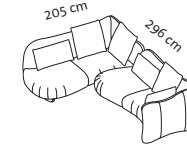

Seat height 43 cm
Seat depth openend 64-80 cm

Order No.

71430

71431

bongo bay lounge

Oe lio

Oe reo

Open-end
open on the left

Open-end
open on the right

Fabric, removable

Fabric requirement	10,40 m
Additional fabric allowance	2.984
20	3.250
24	3.338
28	3.427
32	3.516
36	3.605
40	3.694
44	3.782
48	3.872
52	3.960
60	4.138
64	4.227
80	4.581

2 cushions 55 x 55 cm
1 cushion 70 x 35 cm

Seat height 43 cm
 Seat depth openend 64-80 cm
 Seat depth openend 64-72 cm

Order No.

71432

71433

71438

**71430
+ 71430**

**71431
+ 71431**