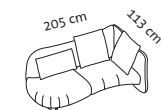

Seat height 43 cm
Seat depth openend 64-80 cm

Order No.

71430

71431

bongo bay lounge

Oe lio

Oe reo

Open-end
open on the left

2 cushions 55 x 55 cm
1 cushion 70 x 35 cm

Seat height 43 cm
 Seat depth openend 64-80 cm
 Seat depth openend 64-72 cm

Order No.

71432

71433

71438

**71430
+ 71430**

**71431
+ 71431**