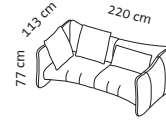

Seat height 43 cm
Seat depth openend 64-80 cm

Order No.

71430

71431

bongo bay lounge

Oe lio

Oe reo

Open-end
open on the left

Open-end
open on the right

Fabric, removable

Fabric requirement	10,40 m
Additional fabric allowance	2.984
20	3.250
24	3.338
28	3.427
32	3.516
36	3.605
40	3.694
44	3.782
48	3.872
52	3.960
60	4.138
64	4.227
80	4.581

2 cushions 55 x 55 cm
1 cushion 70 x 35 cm

Seat height 43 cm
 Seat depth openend 64-80 cm
 Seat depth openend 64-72 cm

Order No.

71432

71433

71438

**71430
+ 71430**

**71431
+ 71431**