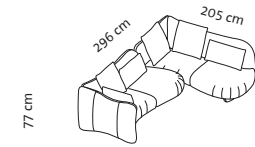

Seat height 43 cm
Seat depth openend 64-80 cm

Order No.

71430

71431

bongo bay lounge

Oe lio

Oe reo

Open-end
open on the left

Open-end
open on the right

Fabric, removable

Fabric requirement	10,40 m
Additional fabric allowance	2.984
20	3.250
24	3.338
28	3.427
32	3.516
36	3.605
40	3.694
44	3.782
48	3.872
52	3.960
60	4.138
64	4.227
80	4.581

2 cushions 55 x 55 cm
1 cushion 70 x 35 cm

Seat height 43 cm
 Seat depth openend 64-80 cm
 Seat depth openend 64-72 cm

Order No.

71432

71433

71438

**71430
+ 71430**

**71431
+ 71431**