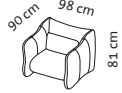

2 cushions 55 x 55 cm
1 cushion 70 x 35 cm

Seat height 43 cm
 Seat depth openend 64-80 cm
 Seat depth openend 64-72 cm

Order No.

71432

71433

71438

**71430
+ 71430**

**71431
+ 71431**

Leather, removable

Leather requirement	18,30 m ²	19,00 m ²	33,60 m ²
Additional leather allowance	3.880	4.518	7.176
542 Unit	4.968	4.966	9.104 542
558	6.357	6.328	11.588 558
562 Choice	6.577	6.505	11.888 562
566 Jumbo/Lama/Taron	6.795	6.683	12.182 566
570 Pearl	7.014	6.860	12.478 570
610	8.205	7.973	14.562 610
618	8.455	8.205	14.988 618

**Cushion set, any fabric
without extra charge**

1 cushion 55 x 55 cm
 1 cushion 70 x 35 cm
 1 bolster 60 x 28 cm

2 cushions 55 x 55 cm
 1 cushion 70 x 35 cm

4 cushions 55 x 55 cm
 2 cushions 70 x 35 cm

chair and stool

Seat height 43 cm
Seat depth 56 cm

Order No.	71401	71461
bongo bay	1	H
	Armchair Seat depth 56 cm	Stool

Fabric, removable

Fabric requirement	5,90 m	2,30 m
Additional fabric allowance	1.870	758
20	2.030	811
24	2.084	829
28	2.137	846
32	2.190	864
36	2.244	882
40	2.297	899
44	2.350	918
48	2.404	936
52	2.456	953
60	2.563	988
64	2.616	1.006
80	2.830	1.077