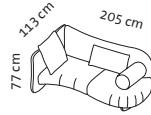

Seat height 43 cm
Seat depth openend 64-80 cm

Order No.

71430

71431

bongo bay lounge

Oe lio

Oe reo

Open-end
open on the left

Open-end
open on the right

Fabric, removable

Fabric requirement	10,40 m
Additional fabric allowance	2.984
20	3.250
24	3.338
28	3.427
32	3.516
36	3.605
40	3.694
44	3.782
48	3.872
52	3.960
60	4.138
64	4.227
80	4.581

2 cushions 55 x 55 cm
1 cushion 70 x 35 cm

Seat height 43 cm
 Seat depth openend 64-80 cm
 Seat depth openend 64-72 cm

Order No.

71432

71433

71438

**71430
+ 71430**

**71431
+ 71431**