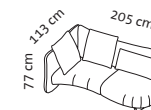

Seat height 43 cm
Seat depth openend 64-80 cm

Order No.

71430

71431

bongo bay lounge

Oe lio

Oe reo

Open-end
open on the left

2 cushions 55 x 55 cm
1 cushion 70 x 35 cm

Seat height 43 cm
 Seat depth openend 64-80 cm
 Seat depth openend 64-72 cm

Order No.

71432

71433

71438

**71430
+ 71430**

**71431
+ 71431**

Seat height 43 cm
Seat depth 56 cm

Order No.	71401	71461
bongo bay	1	H
	Armchair Seat depth 56 cm	Stool

Fabric, removable

Fabric requirement	5,90 m	2,30 m
Additional fabric allowance	1.870	758
20	2.030	811
24	2.084	829
28	2.137	846
32	2.190	864
36	2.244	882
40	2.297	899
44	2.350	918
48	2.404	936
52	2.456	953
60	2.563	988
64	2.616	1.006
80	2.830	1.077