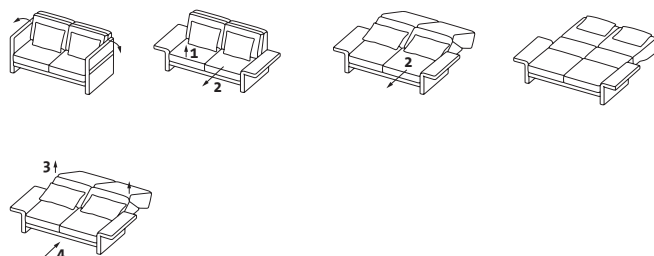

cara 145

Design Roland Meyer-Brühl

During the day, cara 145 is a compact, clearly structured two-seater or – thanks to lowerable armrests – a comfortable daybed. At night, the sofa transforms into a comfortable occasional bed. Pull lightly at the front of the frame, and the comfortable 145 x 200cm sleeping area fold out. Thanks to

Construction Wooden base frame, serpentine springs, premium-quality polyurethane foam wrapped in fleece, backrest wooden slat sprung, concertina conversion mechanism, covers removable

Dismantling information The covers on the lower part of the side elements are removable; they hide a dismantling opening that permits the seat to be separated from the back, making the sofa easy to transport.

Concertina conversion mechanism Briefly lifting the front of the sofa frame (1) and pulling it towards you (2) is all it takes for the sleeping area to unfold; the side elements can be lowered in three settings down to a fully horizontal position.

Again, you can change the position from bed to bed in a single movement. Sofa back: Slightly lift the back section by the loop (3) and The lying surface can be pushed together (4), please loop before the Fold up and insert!