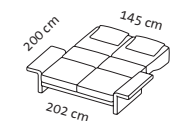

Concertina conversion mechanism Briefly lifting the front of the sofa frame (1) and pulling it towards you (2) is all it takes for the sleeping area to unfold; the side elements can be lowered in three settings down to a fully horizontal position.

Leather finish The leather version features dividing seams on the seat and down the back.

How to clean the covers Please refer to pages 2 and 3 of the general information for care instructions.

Seat height 42 cm
Seat depth 53 cm