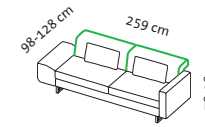

Cushion set

2 cushions 70 x 35 cm
2 cushions 50 x 28 cm

2 cushions 70 x 35 cm

2 cushions 70 x 35 cm

2 cushions 70 x 35 cm

Sofas

Seat height 44 cm
Seat depth 50 cm

Order No.	69610	69611	69612	69632	69633
embrace	3as l	3as r	4s	4as l	4as r
	Sofa-3 Asymmetrical left Curved back height-adjustable Straight back tiltable	Sofa-3 Asymmetrical right Straight back tiltable Curved back height-adjustable	Sofa-4 Symmetrical Straight back tiltable	Sofa-4 Asymmetrical left Straight back tiltable	Sofa-4 Asymmetrical right Straight back tiltable