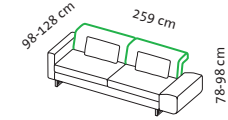

Recommended retail price in € valid from 15 July 2025

Sofas

Seat height 44 cm
Seat depth 50 cm

Order No.

69605

69609

69630

69631

Leather, removable

Leather requirement	14,60 m ²	14,60 m ²	14,70 m ²	14,70 m ²
Additional leather allowance	4.738	5.251	5.251	5.251
542 Unit	5.117	5.687	5.687	542
558	5.497	6.119	6.119	558
562 Choice	5.622	6.286	6.286	562
566 Jumbo/Lama/Taron	6.350	7.052	7.052	566
570 Pearl	6.445	7.167	7.167	570
610	7.231	8.033	8.033	610
618	7.387	8.206	8.206	618

Cushion set

2 cushions 70 x 35 cm
2 cushions 50 x 28 cm

2 cushions 70 x 35 cm

2 cushions 70 x 35 cm

2 cushions 70 x 35 cm

Sofas

Seat height 44 cm
Seat depth 50 cm

Order No.	69610	69611	69612	69632	69633
embrace	3as l	3as r	4s	4as l	4as r
	Sofa-3 Asymmetrical left Curved back height-adjustable Straight back tiltable	Sofa-3 Asymmetrical right Straight back tiltable Curved back height-adjustable	Sofa-4 Symmetrical Straight back tiltable	Sofa-4 Asymmetrical left Straight back tiltable	Sofa-4 Asymmetrical right Straight back tiltable