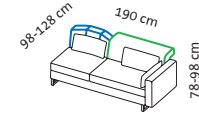

Cushion set

4 cushions 70 x 35 cm

4 cushions 70 x 35 cm

4 cushions 70 x 35 cm
1 cushion 50 x 28 cm

Longchair left

+

add-on sofa on the right

Seat height 44 cm
Seat depth 50 cm