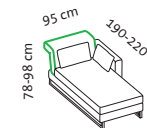

Cushion set	4 cushions 70 x 35 cm	4 cushions 70 x 35 cm	4 cushions 70 x 35 cm 1 cushion 50 x 28 cm
--------------------	-----------------------	-----------------------	---

Seat height 44 cm
Seat depth 50 cm

Longchair right

Seat height 44 cm
Seat depth 50 cm

Order No.

69624

69620

69622

69639

69637