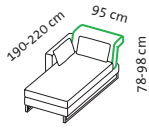

Cushion set	4 cushions 70 x 35 cm	4 cushions 70 x 35 cm	4 cushions 70 x 35 cm 1 cushion 50 x 28 cm
--------------------	-----------------------	-----------------------	---

Seat height 44 cm
Seat depth 50 cm

Cushion set

4 cushions 70 x 35 cm

4 cushions 70 x 35 cm

4 cushions 70 x 35 cm
1 cushion 50 x 28 cm

Longchair left

+

add-on sofa on the right

Seat height 44 cm
Seat depth 50 cm