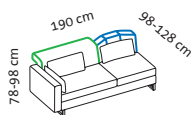

Longchair right

Seat height 44 cm
Seat depth 50 cm

Order No.

69624

69620

69622

69639

69637