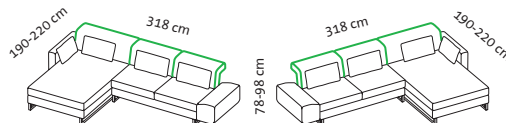

Seat height 44 cm
Seat depth 50 cm

Order No.

69638 + 69623

69622 + 69639

69638 + 69621

69620 + 69639

69638 + 69625

69624 + 69639

embrace

Lc 118 l + Aso 2,5s r

Aso 2,5s l + Lc 118 r

Lc 118 l + Aso 2,5s r

Aso 2,5s l + Lc 118 r

Lc 118 l + Aso 3as r

Aso 3as l + Lc 118 r

Longchair 118 left
+ symmetrical add-on sofa-
2.5 on the right

Add-on sofa-2.5
symmetrical on the left
+ long chair 118 on the
right

Longchair 118 on the left
+ symmetrical add-on
sofa-2.5 on the right

Add-on sofa-2.5
symmetrical on the left
+ longchair 118 on the
right

Long chair 118 on the left
+ asymmetrical add-on
sofa-3 on the right

Add-on sofa-3
asymmetrical on the
left + longchair 118 on
the right

Fabric, removable

	69638 + 69623	69622 + 69639	69638 + 69621	69620 + 69639	69638 + 69625	69624 + 69639
Fabric requirement	16,90 m	16,90 m	16,90 m	16,90 m	17,90 m	17,90 m
Additional fabric allowance	8.514	8.514	8.514	8.514	8.733	8.733
20	8.722	8.722	8.722	8.722	8.942	20
24	8.816	8.816	8.816	8.816	9.047	24
28	8.934	8.934	8.934	8.934	9.152	28
32	9.081	9.081	9.081	9.081	9.315	32
36	9.228	9.228	9.228	9.228	9.482	36
40	9.369	9.369	9.369	9.369	9.640	40
44	9.513	9.513	9.513	9.513	9.799	44
48	9.663	9.663	9.663	9.663	9.962	48
52	9.823	9.823	9.823	9.823	10.127	52
60	10.139	10.139	10.139	10.139	10.456	60
64	10.304	10.304	10.304	10.304	10.620	64
80	10.961	10.961	10.961	10.961	11.278	80

Leather, removable

	69638 + 69623	69622 + 69639	69638 + 69621	69620 + 69639	69638 + 69625	69624 + 69639
Leather requirement	26,00 m²	26,00 m²	26,00 m²	26,00 m²	25,40 m²	25,40 m²
Additional leather allowance	10.447	10.447	10.447	10.447	10.763	10.763
542 Unit	11.252	11.252	11.252	11.252	11.568	542
558	12.140	12.140	12.140	12.140	12.545	558
562 Choice	12.371	12.371	12.371	12.371	12.789	562
566 Jumbo/Lama/Taron	13.698	13.698	13.698	13.698	14.148	566
570 Pearl	13.908	13.908	13.908	13.908	14.383	570
610	15.433	15.433	15.433	15.433	15.977	610
618	15.746	15.746	15.746	15.746	16.312	618

Cushion set

4 cushions 70 x 35 cm

4 cushions 70 x 35 cm

4 cushions 70 x 35 cm
1 cushion 50 x 28 cm