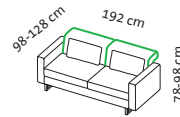

1

Ki 50

Armchair
Curved back
height adjustable

Armchair
Straight back
tiltable

cushion 50 x 28 cm
for armchair
with 1 magnetic loop

Cushion cover without filling
Reduction -30

Fabric, removable

	69601	69602	69683
Fabric requirement	4,80 m	4,60 m	0,80 m
Additional fabric allowance	1.955	1.955	127
20	2.081	2.081	149
24	2.143	2.143	159
28	2.209	2.209	165
32	2.239	2.239	171
36	2.270	2.270	178
40	2.333	2.333	184
44	2.397	2.397	192
48	2.436	2.436	201
52	2.473	2.473	208
60	2.549	2.549	228
64	2.587	2.587	235
80	2.738	2.738	264

Leather, removable

	69601	69602	69683
Leather requirement	6,90 m ²	6,90 m ²	1,00 m ²
Additional leather allowance	2.549	2.549	144
542 Unit	2.776	2.776	249
558	3.004	3.004	286
562 Choice	3.092	3.092	296
566 Jumbo/Lama/Taron	3.454	3.454	329
570 Pearl	3.510	3.510	345
610	3.932	3.932	396
618	4.016	4.016	413

Cushion set

1 cushion 50 x 28 cm

1 cushion 50 x 28 cm

The prices stated apply to orders for individual additional cushions. If fewer cushions than the number included in the set are required, the price reduction is 50%.

Recommended retail price in € valid from 15 July 2025

Sofas

Seat height 44 cm
Seat depth 50 cm

Order No.

69605

69609

69630

69631