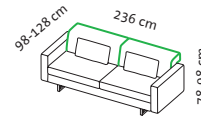

Cushion set

2 cushions 70 x 35 cm
2 cushions 50 x 28 cm

2 cushions 70 x 35 cm

2 cushions 70 x 35 cm

2 cushions 70 x 35 cm

Sofas

Seat height 44 cm
Seat depth 50 cm

Order No.	69610	69611	69612	69632	69633
embrace	3as l	3as r	4s	4as l	4as r
	Sofa-3 Asymmetrical left Curved back height-adjustable Straight back tiltable	Sofa-3 Asymmetrical right Straight back tiltable Curved back height-adjustable	Sofa-4 Symmetrical Straight back tiltable	Sofa-4 Asymmetrical left Straight back tiltable	Sofa-4 Asymmetrical right Straight back tiltable