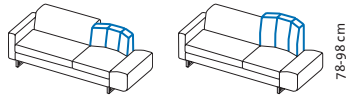

Both mechanisms are activated at the push of a button. The armrests are also asymmetrical. Top left, a corner arrangement consisting of a longchair and an add-on sofa, completed by an armchair with a backrest that can be raised and a stool. A bench, optionally available with a movable table, is also available.

Mechanisms

The **curved back** height is fully adjustable by 20 cm.

The **straight backs** can be lowered into a reclining position without any specific settings, and are also fully adjustable in the nape area.

Dimension increase when backs are lowered +30cm

Dimension increase

Push buttons for backrest adjustment

Standard aluminum
Optionally powder-coated in black at no extra charge

Standard seating comfort level