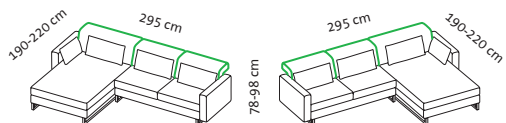

Example corner suites

Seat height 44 cm
Seat depth 50 cm

Order No.	69636 + 69623	69622 + 69637	69636 + 69621	69620 + 69637	69636 + 69625	69624 + 69637
embrace	Lc 95 l + Aso 2,5s r	Aso 2,5s l + Lc 95 r	Lc 95 l + Aso 2,5s r	Aso 2,5s l + Lc 95 r	Lc 95 l + Aso 3as r	Aso 3as l + Lc 95 r
	Longchair 95 on the left + symmetrical add-on sofa-2.5 on the right	Add-on sofa-2.5 symmetrical on the left + longchair 95 on the right	Longchair 95 on the left + symmetrical add-on sofa-2.5 on the right	Add-on sofa-2.5 symmetrical on the left + long chair 95 on the right	Longchair 95 on the left + symmetrical add-on sofa-3 on the right	Add-on sofa-3 symmetrical on the left + longchair 95 on the right

Cushion set	4 cushions 70 x 35 cm	4 cushions 70 x 35 cm	4 cushions 70 x 35 cm 1 cushion 50 x 28 cm
--------------------	-----------------------	-----------------------	---

Seat height 44 cm
Seat depth 50 cm