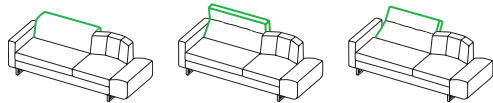

Both mechanisms are activated at the push of a button. The armrests are also asymmetrical. Top left, a corner arrangement consisting of a longchair and an add-on sofa, completed by an armchair with a backrest that can be raised and a stool. A bench, optionally available with a movable table, is also available.

Mechanisms

The **curved back** height is fully adjustable by 20 cm.

The **straight backs** can be lowered into a reclining position without any specific settings, and are also fully adjustable in the nape area.

Dimension increase when backs are lowered +30cm

Dimension increase

Push buttons for backrest adjustment

Standard aluminum
Optionally powder-coated in black at no extra charge

Standard seating comfort level