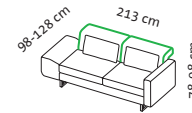

1

Ki 50

Armchair
Curved back
height adjustable

Armchair
Straight back
tiltable

cushion 50 x 28 cm
for armchair
with 1 magnetic loop

Cushion cover without filling
Reduction -30

Fabric, removable

	69601	69602	69683
Fabric requirement	4,80 m	4,60 m	0,80 m
Additional fabric allowance	1.955	1.955	127
20	2.081	2.081	149
24	2.143	2.143	159
28	2.209	2.209	165
32	2.239	2.239	171
36	2.270	2.270	178
40	2.333	2.333	184
44	2.397	2.397	192
48	2.436	2.436	201
52	2.473	2.473	208
60	2.549	2.549	228
64	2.587	2.587	235
80	2.738	2.738	264

Cushion set

1 cushion 50 x 28 cm

1 cushion 50 x 28 cm

The prices stated apply to orders for individual additional cushions. If fewer cushions than the number included in the set are required, the price reduction is 50%.

Recommended retail price in € valid from 15 July 2025

Sofas

Seat height 44 cm
Seat depth 50 cm

Order No.

69605

69609

69630

69631