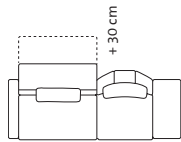

Mechanisms

The **curved back** height is fully adjustable by 20 cm.

The **straight backs** can be lowered into a reclining position without any specific settings, and are also fully adjustable in the nape area.

Dimension increase when backs are lowered +30cm

Dimension increase

Push buttons for backrest adjustment

Standard aluminum
Optionally powder-coated in black at no extra charge

Standard seating comfort level