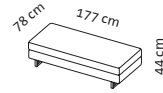

Stool and additional cushions

Seat height 44 cm
Seat depth 50 cm

Order No.	69662	69663	69664	69682	10607
embrace	H72	H105	Ba	Ki 50	Ki 70 x 35
	Stool 72 x 55 cm	Stool 105 x 55 cm	Bench 177 x 78 cm	cushion 50 x 28 cm with 2 magnetic loops (for sofa 2s, 3as l/r)	Wedge-shaped cushion 70 x 35 cm

**Cushion cover without filling
Reduction -30**

Fabric, removable

	1,80 m	2,20 m	4,60 m
Fabric requirement	1,80 m	2,20 m	4,60 m
Additional fabric allowance	929	1.056	1.909
20	981	1.120	1.974
24	1.005	1.145	1.998
28	1.032	1.170	2.024
32	1.051	1.189	2.050
36	1.069	1.208	2.074
40	1.083	1.227	2.101
44	1.094	1.245	2.125
48	1.102	1.272	2.157
52	1.110	1.296	2.189
60	1.125	1.348	2.251
64	1.131	1.372	2.283
80	1.162	1.507	2.401

	0,80 m	0,90 m	
	0,80 m	0,90 m	
	127	150	
	149	171	20
	159	179	24
	165	189	28
	171	201	32
	178	208	36
	184	219	40
	192	227	44
	201	238	48
	208	246	52
	228	265	60
	235	276	64
	264	314	80

Leather, removable

	2,20 m²	2,90 m²	5,30 m²
Leather requirement	2,20 m²	2,90 m²	5,30 m²
Additional leather allowance	1.120	1.321	2.282
542 Unit	1.189	1.417	2.454
558	1.259	1.512	2.625
562 Choice	1.291	1.556	2.695
566 Jumbo/Lama/Taron	1.385	1.701	2.967
570 Pearl	1.430	1.752	3.017
610	1.572	1.903	3.333
618	1.601	1.948	3.402

	1,20 m²	1,20 m²	
	1,20 m²	1,20 m²	
	144	161	
	249	265	542
	286	315	558
	296	327	562
	329	356	566
	345	374	570
	396	443	610
	413	457	618

The prices stated apply to orders for individual additional cushions. If fewer cushions than the number included in the set are required, the price reduction is 50%.