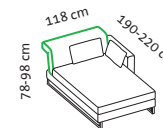

Cushion set	4 cushions 70 x 35 cm	4 cushions 70 x 35 cm	4 cushions 70 x 35 cm 1 cushion 50 x 28 cm
--------------------	-----------------------	-----------------------	---

Seat height 44 cm
Seat depth 50 cm

Longchair right

Seat height 44 cm
Seat depth 50 cm

Order No.

69624

69620

69622

69639

69637