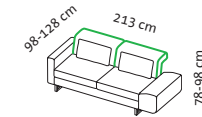

1

Ki 50

Armchair
Curved back
height adjustable

Armchair
Straight back
tiltable

cushion 50 x 28 cm
for armchair
with 1 magnetic loop

Cushion cover without filling
Reduction -30

Fabric, removable

	69601	69602	69683
Fabric requirement	4,80 m	4,60 m	0,80 m
Additional fabric allowance	1.955	1.955	127
20	2.081	2.081	149
24	2.143	2.143	159
28	2.209	2.209	165
32	2.239	2.239	171
36	2.270	2.270	178
40	2.333	2.333	184
44	2.397	2.397	192
48	2.436	2.436	201
52	2.473	2.473	208
60	2.549	2.549	228
64	2.587	2.587	235
80	2.738	2.738	264

Cushion set

1 cushion 50 x 28 cm

1 cushion 50 x 28 cm

The prices stated apply to orders for individual additional cushions. If fewer cushions than the number included in the set are required, the price reduction is 50%.

Recommended retail price in € valid from 15 July 2025

Sofas

Seat height 44 cm
Seat depth 50 cm

Order No.

69605

69609

69630

69631