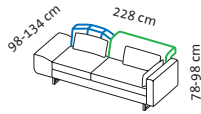

Cushion set

2 cushions 70 x 35 cm
2 cushions 50 x 28 cm

2 cushions 70 x 35 cm

2 cushions 70 x 35 cm

2 cushions 70 x 35 cm

Sofas

Seat height 44 cm
Seat depth 50 cm

Order No.	69610	69611	69612	69632	69633
embrace	3as l	3as r	4s	4as l	4as r
	Sofa-3 Asymmetrical left Curved back height-adjustable Straight back tiltable	Sofa-3 Asymmetrical right Straight back tiltable Curved back height-adjustable	Sofa-4 Symmetrical Straight back tiltable	Sofa-4 Asymmetrical left Straight back tiltable	Sofa-4 Asymmetrical right Straight back tiltable