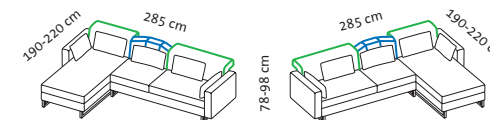

Example corner suites

Seat height 44 cm
Seat depth 50 cm

Order No.	69636 + 69623	69622 + 69637	69636 + 69621	69620 + 69637	69636 + 69625	69624 + 69637
embrace	Lc 95 l + Aso 2,5s r	Aso 2,5s l + Lc 95 r	Lc 95 l + Aso 2,5s r	Aso 2,5s l + Lc 95 r	Lc 95 l + Aso 3as r	Aso 3as l + Lc 95 r
	Longchair 95 on the left + symmetrical add-on sofa-2.5 on the right	Add-on sofa-2.5 symmetrical on the left + longchair 95 on the right	Longchair 95 on the left + symmetrical add-on sofa-2.5 on the right	Add-on sofa-2.5 symmetrical on the left + long chair 95 on the right	Longchair 95 on the left + symmetrical add-on sofa-3 on the right	Add-on sofa-3 symmetrical on the left + longchair 95 on the right

Fabric, removable

	69636 + 69623	69636 + 69621	69636 + 69625
Fabric requirement	15,90 m	15,90 m	16,90 m
Additional fabric allowance	8.091	8.091	8.310
20	8.294	8.294	8.514
24	8.383	8.383	8.614
28	8.498	8.498	8.716
32	8.641	8.641	8.875
36	8.784	8.784	9.038
40	8.915	8.915	9.186
44	9.051	9.051	9.337
48	9.194	9.194	9.493
52	9.344	9.344	9.648
60	9.641	9.641	9.958
64	9.798	9.798	10.114
80	10.420	10.420	10.737

Leather, removable

	69636 + 69623	69636 + 69621	69636 + 69625
Leather requirement	24,50 m²	24,50 m²	23,90 m²
Additional leather allowance	9.929	9.929	10.245
542 Unit	10.683	10.683	10.999
558	11.520	11.520	11.925
562 Choice	11.737	11.737	12.155
566 Jumbo/Lama/Taron	12.996	12.996	13.446
570 Pearl	13.194	13.194	13.669
610	14.643	14.643	15.187
618	14.942	14.942	15.508

Cushion set	4 cushions 70 x 35 cm	4 cushions 70 x 35 cm	4 cushions 70 x 35 cm 1 cushion 50 x 28 cm