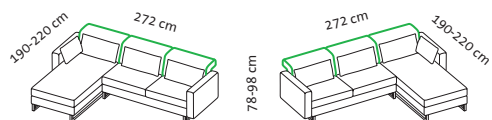

Example corner suites

Seat height 44 cm
Seat depth 50 cm

Order No.	69636 + 69623	69622 + 69637	69636 + 69621	69620 + 69637	69636 + 69625	69624 + 69637
embrace	Lc 95 l + Aso 2,5s r	Aso 2,5s l + Lc 95 r	Lc 95 l + Aso 2,5s r	Aso 2,5s l + Lc 95 r	Lc 95 l + Aso 3as r	Aso 3as l + Lc 95 r
	Longchair 95 on the left + symmetrical add-on sofa-2.5 on the right	Add-on sofa-2.5 symmetrical on the left + longchair 95 on the right	Longchair 95 on the left + symmetrical add-on sofa-2.5 on the right	Add-on sofa-2.5 symmetrical on the left + long chair 95 on the right	Longchair 95 on the left + symmetrical add-on sofa-3 on the right	Add-on sofa-3 symmetrical on the left + longchair 95 on the right

Fabric, removable

	69636 + 69623	69636 + 69621	69636 + 69625
Fabric requirement	15,90 m	15,90 m	16,90 m
Additional fabric allowance	8.091	8.091	8.310
20	8.294	8.294	8.514
24	8.383	8.383	8.614
28	8.498	8.498	8.716
32	8.641	8.641	8.875
36	8.784	8.784	9.038
40	8.915	8.915	9.186
44	9.051	9.051	9.337
48	9.194	9.194	9.493
52	9.344	9.344	9.648
60	9.641	9.641	9.958
64	9.798	9.798	10.114
80	10.420	10.420	10.737

Leather, removable

	69636 + 69623	69636 + 69621	69636 + 69625
Leather requirement	24,50 m²	24,50 m²	23,90 m²
Additional leather allowance	9.929	9.929	10.245
542 Unit	10.683	10.683	10.999
558	11.520	11.520	11.925
562 Choice	11.737	11.737	12.155
566 Jumbo/Lama/Taron	12.996	12.996	13.446
570 Pearl	13.194	13.194	13.669
610	14.643	14.643	15.187
618	14.942	14.942	15.508

Cushion set	4 cushions 70 x 35 cm	4 cushions 70 x 35 cm	4 cushions 70 x 35 cm 1 cushion 50 x 28 cm