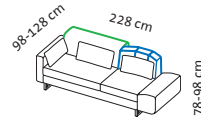

Recommended retail price in € valid from 15 July 2025

Sofas

Seat height 44 cm
Seat depth 50 cm

Order No.

69605

69609

69630

69631

Cushion set

2 cushions 70 x 35 cm
2 cushions 50 x 28 cm

2 cushions 70 x 35 cm

2 cushions 70 x 35 cm

2 cushions 70 x 35 cm

Sofas

Seat height 44 cm
Seat depth 50 cm

Order No.	69610	69611	69612	69632	69633
embrace	3as l	3as r	4s	4as l	4as r
	Sofa-3 Asymmetrical left Curved back height-adjustable Straight back tiltable	Sofa-3 Asymmetrical right Straight back tiltable Curved back height-adjustable	Sofa-4 Symmetrical Straight back tiltable	Sofa-4 Asymmetrical left Straight back tiltable	Sofa-4 Asymmetrical right Straight back tiltable