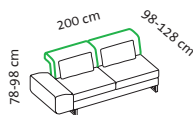

Add-on sofa on the left

+

Longchair right

Seat height 44 cm
Seat depth 50 cm

Order No.

69624

69620

69622

69639

69637

embrace

Aso 3as l

Aso 2,5s l

Aso 2,5s l

Lc 118 r

Lc 95 r

Add-on sofa-3 on the left
asymmetrical
Straight back tiltable,
Curved back height adjustable

Add-on sofa-2,5 on the left
symmetrical
Straight back tiltable

Add-on sofa-2,5 on the left
symmetrical
Straight back tiltable

Longchair 118 on the right
Straight back tiltable

Longchair 95 on the right
Straight back tiltable

Fabric, removable

Fabric requirement	9,70 m	8,70 m	8,70 m	8,20 m	7,20 m
Additional fabric allowance	4.212	3.993	3.993	4.521	4.098
20	4.339	4.119	4.119	4.603	4.175
24	4.402	4.171	4.171	4.645	4.212
28	4.465	4.247	4.247	4.687	4.251
32	4.587	4.353	4.353	4.728	4.288
36	4.713	4.459	4.459	4.769	4.325
40	4.801	4.530	4.530	4.839	4.385
44	4.890	4.604	4.604	4.909	4.447
48	4.972	4.673	4.673	4.990	4.521
52	5.054	4.750	4.750	5.073	4.594
60	5.218	4.901	4.901	5.238	4.740
64	5.300	4.984	4.984	5.320	4.814
80	5.630	5.313	5.313	5.648	5.107

Leather, removable

Leather requirement	12,90 m²	13,50 m²	13,50 m²	12,50 m²	11,00 m²
Additional leather allowance	5.433	5.117	5.117	5.330	4.812
542 Unit	5.787	5.471	5.471	5.781	5.212
558	6.313	5.908	5.908	6.232	5.612
562 Choice	6.445	6.027	6.027	6.344	5.710
566 Jumbo/Lama/Taron	7.197	6.747	6.747	6.951	6.249
570 Pearl	7.325	6.850	6.850	7.058	6.344
610	8.210	7.666	7.666	7.767	6.977
618	8.393	7.827	7.827	7.919	7.115

Cushion set

2 cushions 70 x 35 cm
1 cushion 50 x 28 cm

2 cushions 70 x 35 cm

2 cushions 70 x 35 cm

2 cushions 70 x 35 cm

2 cushions 70 x 35 cm