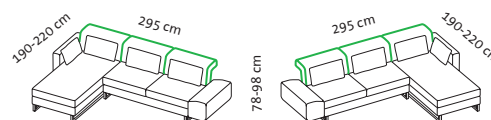

Example corner suites

Seat height 44 cm
Seat depth 50 cm

Order No.	69636 + 69623	69622 + 69637	69636 + 69621	69620 + 69637	69636 + 69625	69624 + 69637
embrace	Lc 95 l + Aso 2,5s r	Aso 2,5s l + Lc 95 r	Lc 95 l + Aso 2,5s r	Aso 2,5s l + Lc 95 r	Lc 95 l + Aso 3as r	Aso 3as l + Lc 95 r
	Longchair 95 on the left + symmetrical add-on sofa-2.5 on the right	Add-on sofa-2.5 symmetrical on the left + longchair 95 on the right	Longchair 95 on the left + symmetrical add-on sofa-2.5 on the right	Add-on sofa-2.5 symmetrical on the left + long chair 95 on the right	Longchair 95 on the left + symmetrical add-on sofa-3 on the right	Add-on sofa-3 symmetrical on the left + longchair 95 on the right

Fabric, removable

	69636 + 69623	69636 + 69621	69636 + 69625
Fabric requirement	15,90 m	15,90 m	16,90 m
Additional fabric allowance	8.091	8.091	8.310
20	8.294	8.294	8.514
24	8.383	8.383	8.614
28	8.498	8.498	8.716
32	8.641	8.641	8.875
36	8.784	8.784	9.038
40	8.915	8.915	9.186
44	9.051	9.051	9.337
48	9.194	9.194	9.493
52	9.344	9.344	9.648
60	9.641	9.641	9.958
64	9.798	9.798	10.114
80	10.420	10.420	10.737

Leather, removable

	69636 + 69623	69636 + 69621	69636 + 69625
Leather requirement	24,50 m²	24,50 m²	23,90 m²
Additional leather allowance	9.929	9.929	10.245
542 Unit	10.683	10.683	10.999
558	11.520	11.520	11.925
562 Choice	11.737	11.737	12.155
566 Jumbo/Lama/Taron	12.996	12.996	13.446
570 Pearl	13.194	13.194	13.669
610	14.643	14.643	15.187
618	14.942	14.942	15.508

Cushion set	4 cushions 70 x 35 cm	4 cushions 70 x 35 cm	4 cushions 70 x 35 cm 1 cushion 50 x 28 cm