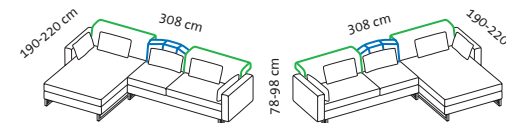

Seat height 44 cm
Seat depth 50 cm

Order No.

69638 + 69623

69622 + 69639

69638 + 69621

69620 + 69639

69638 + 69625

69624 + 69639

embrace

Lc 118 l + Aso 2,5s r

Aso 2,5s l + Lc 118 r

Lc 118 l + Aso 2,5s r

Aso 2,5s l + Lc 118 r

Lc 118 l + Aso 3as r

Aso 3as l + Lc 118 r

Longchair 118 left
+ symmetrical add-on sofa-
2.5 on the right

Add-on sofa-2.5
symmetrical on the left
+ long chair 118 on the
right

Longchair 118 on the left
+ symmetrical add-on
sofa-2.5 on the right

Add-on sofa-2.5
symmetrical on the left
+ longchair 118 on the
right

Long chair 118 on the left
+ asymmetrical add-on
sofa-3 on the right

Add-on sofa-3
asymmetrical on the
left + longchair 118 on
the right

Fabric, removable

	69638 + 69623	69622 + 69639	69638 + 69621	69620 + 69639	69638 + 69625	69624 + 69639
Fabric requirement	16,90 m	16,90 m	16,90 m	16,90 m	17,90 m	17,90 m
Additional fabric allowance	8.514	8.514	8.514	8.514	8.733	8.733
20	8.722	8.722	8.722	8.722	8.942	20
24	8.816	8.816	8.816	8.816	9.047	24
28	8.934	8.934	8.934	8.934	9.152	28
32	9.081	9.081	9.081	9.081	9.315	32
36	9.228	9.228	9.228	9.228	9.482	36
40	9.369	9.369	9.369	9.369	9.640	40
44	9.513	9.513	9.513	9.513	9.799	44
48	9.663	9.663	9.663	9.663	9.962	48
52	9.823	9.823	9.823	9.823	10.127	52
60	10.139	10.139	10.139	10.139	10.456	60
64	10.304	10.304	10.304	10.304	10.620	64
80	10.961	10.961	10.961	10.961	11.278	80

Leather, removable

	69638 + 69623	69622 + 69639	69638 + 69621	69620 + 69639	69638 + 69625	69624 + 69639
Leather requirement	26,00 m²	26,00 m²	26,00 m²	26,00 m²	25,40 m²	25,40 m²
Additional leather allowance	10.447	10.447	10.447	10.447	10.763	10.763
542 Unit	11.252	11.252	11.252	11.252	11.568	542
558	12.140	12.140	12.140	12.140	12.545	558
562 Choice	12.371	12.371	12.371	12.371	12.789	562
566 Jumbo/Lama/Taron	13.698	13.698	13.698	13.698	14.148	566
570 Pearl	13.908	13.908	13.908	13.908	14.383	570
610	15.433	15.433	15.433	15.433	15.977	610
618	15.746	15.746	15.746	15.746	16.312	618

Cushion set

4 cushions 70 x 35 cm

4 cushions 70 x 35 cm

4 cushions 70 x 35 cm
1 cushion 50 x 28 cm