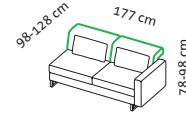

Cushion set

4 cushions 70 x 35 cm

4 cushions 70 x 35 cm

4 cushions 70 x 35 cm
1 cushion 50 x 28 cm

Longchair left

+

add-on sofa on the right

Seat height 44 cm
Seat depth 50 cm