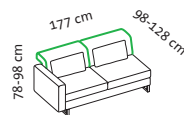

Cushion set	4 cushions 70 x 35 cm	4 cushions 70 x 35 cm	4 cushions 70 x 35 cm 1 cushion 50 x 28 cm
--------------------	-----------------------	-----------------------	---

Seat height 44 cm
Seat depth 50 cm

Longchair right

Seat height 44 cm
Seat depth 50 cm

Order No.

69624

69620

69622

69639

69637