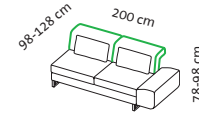

Cushion set

4 cushions 70 x 35 cm

4 cushions 70 x 35 cm

4 cushions 70 x 35 cm
1 cushion 50 x 28 cm

Longchair left

+

add-on sofa on the right

Seat height 44 cm
Seat depth 50 cm