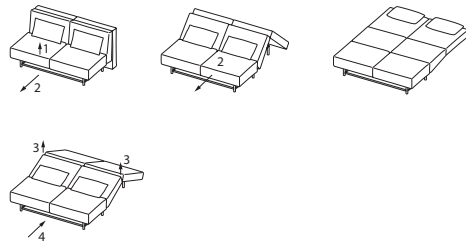

## Concertina conversion mechanism

Briefly lifting the front of the sofa frame (1) and pulling it towards you (2) is all it takes for the sleeping area to unfold.

Again, you can change the position from bed to bed in a single movement. Sofa back: Slightly lift the back section by the loop (3) and The lying surface can be pushed together (4), please loop before the Fold up and insert!