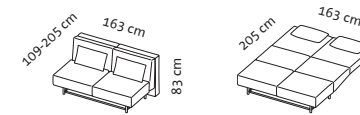

Order No.

76214

first class

2B

Sofa bed

Sleeping area

160 x 200 cm

Fabric, removable

Fabric requirement	8,90 m
Additional fabric allowance	3.258
20	3.362
24	3.414
28	3.471
32	3.517
36	3.585
40	3.642
44	3.699
48	3.756
52	3.812
60	3.983
64	3.983
80	4.206

Leather, removable

Leather requirement	14,30 m²
Additional leather allowance	4.035
542 Unit	4.450
558	4.864
562 Choice	4.968
566 Jumbo/Lama/Taron	5.175
570 Pearl	5.382
610	6.004
618	6.107

Cushion set

2 cushions
60 x 35 cm