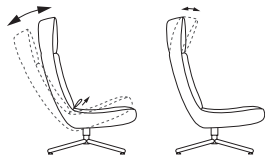

A swivel star base, a reclining mechanism, the curved seat and the tilted headrest ensure an outstanding level of comfort, which can optionally be increased with a stool.

gerard Ordering information

Standard foot design

Star base, polished chrome or black powder-coated metal

Alternatives at no extra charge

Swivel base, polished chromed metal

Alternative for an extra charge

Five-star base, polished chrome or black powder-coated metal **83**

Construction

Tubular metal base frame, sprung base with special webbing, premium-quality polyurethane foam wrapped in fleece, covers removable

Armchair mechanism

Armchair and stool can be swivelled around by a full 360°.
Armchair high reclines fully without any specific settings.
The headrest is fully adjustable.