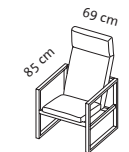

Seat height lounge 38 cm
Seat depth lounge 55 cm
Seat height 44 cm
Seat depth 48 cm

Order No.

68111

68106

grace - wood

1 lounge

1 HL

Armchair

Seat height 44 cm
Seat depth 48 cm

Order No. 68022 68023 68060 68084

grace - metal 1 bungee 1 bungee cross H AL

Armchair Armchair Stool 2 armrest pads (can also be added later on)

Woven bungee ropes on side elements Bungee ropes on the side elements woven in a cross pattern