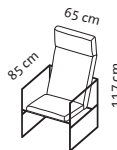

Seat height lounge 38 cm
Seat depth lounge 55 cm
Seat height 44 cm
Seat depth 48 cm

Order No.

68111

68106

grace - wood

1 lounge

1 HL

Armchair

1.212

Seat height lounge 38 cm
Seat depth lounge 55 cm

Order No. **68011**

grace - metal **1 lounge**

Armchair

	Frame black powder-coated	Frame chromed polished	Frame stainless steel
Fabric, removable			
Fabric requirement	1,90 m	1,90 m	1,90 m
Additional fabric allowance	1.279	1.403	1.582
20	1.315	1.439	1.619
24	1.334	1.457	1.637
28	1.362	1.475	1.665
32	1.369	1.493	1.673
36	1.388	1.511	1.691
40	1.405	1.529	1.709
44	1.423	1.547	1.726
48	1.442	1.565	1.745
52	1.459	1.582	1.763
60	1.495	1.619	1.799
64	1.513	1.636	1.817
80	1.586	1.709	1.889

Leather, removable			
Leather requirement	2,30 m ²	2,30 m ²	2,30 m ²
Additional leather allowance	1.344	1.467	1.648
542 Unit	1.524	1.648	1.828
558	1.738	1.861	2.041
562 Choice	1.766	1.889	2.069
566 Jumbo/Lama/Taron	1.794	1.917	2.097
570 Pearl	1.822	1.946	2.125
610	1.991	2.114	2.294
618	2.030	2.153	2.334

Seat height 44 cm
Seat depth 48 cm

Order No.

68014

68004

68008

68002

grace - metal

1 HL