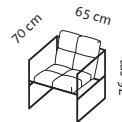

1.212

Seat height lounge 38 cm
Seat depth lounge 55 cm

Order No. **68011**

grace - metal **1 lounge**

Armchair

	Frame black powder-coated	Frame chromed polished	Frame stainless steel
Fabric, removable			
Fabric requirement	1,90 m	1,90 m	1,90 m
Additional fabric allowance	1.279	1.403	1.582
20	1.315	1.439	1.619
24	1.334	1.457	1.637
28	1.362	1.475	1.665
32	1.369	1.493	1.673
36	1.388	1.511	1.691
40	1.405	1.529	1.709
44	1.423	1.547	1.726
48	1.442	1.565	1.745
52	1.459	1.582	1.763
60	1.495	1.619	1.799
64	1.513	1.636	1.817
80	1.586	1.709	1.889

Leather, removable			
Leather requirement	2,30 m ²	2,30 m ²	2,30 m ²
Additional leather allowance	1.344	1.467	1.648
542 Unit	1.524	1.648	1.828
558	1.738	1.861	2.041
562 Choice	1.766	1.889	2.069
566 Jumbo/Lama/Taron	1.794	1.917	2.097
570 Pearl	1.822	1.946	2.125
610	1.991	2.114	2.294
618	2.030	2.153	2.334

Seat height 44 cm
Seat depth 48 cm

Order No.

68014

68004

68008

68002

grace - metal

1 HL