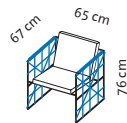

Seat height 44 cm
Seat depth 48 cm

Order No. 68022 68023 68060 68084

grace - metal 1 bungee 1 bungee cross H AL

Armchair Armchair Stool 2 armrest pads (can also be added later on)

Woven bungee ropes on side elements Bungee ropes on the side elements woven in a cross pattern

Frame black powder-coated Frame chromed polished Frame stainless steel Frame black powder-coated Frame chromed polished Frame stainless steel Frame black powder-coated Frame chromed polished Frame stainless steel

Fabric, removable	Frame black powder-coated	Frame chromed polished	Frame stainless steel	Frame black powder-coated	Frame chromed polished	Frame stainless steel	Frame black powder-coated	Frame chromed polished	Frame stainless steel	
Fabric requirement	1,40 m	1,40 m	1,40 m	1,40 m	1,40 m	1,40 m	1,00 m	1,00 m	1,00 m	0,60 m
Additional fabric allowance	1.101	1.226	1.405	1.232	1.356	1.535	753	855	1.012	89
20	1.126	1.250	1.430	1.259	1.383	1.562	765	865	1.023	95 20
24	1.141	1.265	1.444	1.273	1.398	1.577	770	871	1.029	98 24
28	1.154	1.278	1.458	1.285	1.409	1.588	776	876	1.034	102 28
32	1.168	1.292	1.471	1.298	1.422	1.602	781	883	1.040	104 32
36	1.180	1.304	1.484	1.312	1.436	1.615	787	888	1.045	107 36
40	1.192	1.317	1.496	1.325	1.449	1.629	793	894	1.051	109 40
44	1.207	1.331	1.510	1.336	1.461	1.640	798	899	1.057	111 44
48	1.215	1.339	1.519	1.348	1.471	1.651	804	904	1.062	115 48
52	1.226	1.349	1.529	1.356	1.479	1.660	809	911	1.068	117 52
60	1.243	1.366	1.547	1.375	1.498	1.678	821	922	1.080	122 60
64	1.253	1.376	1.556	1.384	1.507	1.688	826	927	1.085	124 64
80	1.289	1.412	1.592	1.420	1.544	1.724	848	950	1.107	136 80

Leather, removable	Frame black powder-coated	Frame chromed polished	Frame stainless steel	Frame black powder-coated	Frame chromed polished	Frame stainless steel	Frame black powder-coated	Frame chromed polished	Frame stainless steel	
Leather requirement	1,70 m²	1,70 m²	1,70 m²	1,70 m²	1,70 m²	1,70 m²	1,70 m²	1,70 m²	1,70 m²	0,60 m²
Additional leather allowance	1.154	1.278	1.458	1.285	1.409	1.588	777	879	1.036	115
542 Unit	1.253	1.376	1.556	1.384	1.507	1.688	826	927	1.085	124 542
558	1.347	1.470	1.650	1.477	1.601	1.781	882	982	1.140	138 558
562 Choice	1.370	1.493	1.673	1.500	1.624	1.804	890	991	1.149	146 562
566 Jumbo/Lama/Taron	1.417	1.542	1.721	1.548	1.671	1.851	899	1.001	1.158	159 566
570 Pearl	1.443	1.566	1.747	1.574	1.697	1.877	909	1.009	1.167	164 570
610	1.585	1.708	1.889	1.716	1.839	2.019	953	1.055	1.212	177 610
618	1.613	1.736	1.917	1.746	1.869	2.049	969	1.070	1.228	191 618