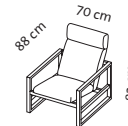

Seat height lounge 38 cm
Seat depth lounge 55 cm
Seat height 44 cm
Seat depth 48 cm

Order No.

68111

68106

grace - wood

1 lounge

1 HL

Armchair