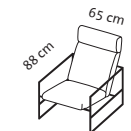

1.212

Seat height lounge 38 cm
Seat depth lounge 55 cm

Order No. **68011**

grace - metal **1 lounge**

Armchair

	Frame black powder-coated	Frame chromed polished	Frame stainless steel
Fabric, removable			
Fabric requirement	1,90 m	1,90 m	1,90 m
Additional fabric allowance	1.279	1.403	1.582
20	1.315	1.439	1.619
24	1.334	1.457	1.637
28	1.362	1.475	1.665
32	1.369	1.493	1.673
36	1.388	1.511	1.691
40	1.405	1.529	1.709
44	1.423	1.547	1.726
48	1.442	1.565	1.745
52	1.459	1.582	1.763
60	1.495	1.619	1.799
64	1.513	1.636	1.817
80	1.586	1.709	1.889