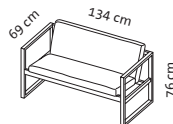

Seat height lounge 38 cm
Seat depth lounge 55 cm
Seat height 44 cm
Seat depth 48 cm

Order No.

68111

68106

grace - wood

1 lounge

1 HL

Armchair

Leather, removable

Leather requirement	2,30 m ²	2,30 m ²	2,70 m ²	2,70 m ²
Additional leather allowance	1.789	1.963	2.085	2.260
542 Unit	1.968	2.142	2.265	2.439
558	2.181	2.356	2.478	2.653
562 Choice	2.210	2.384	2.507	2.681
566 Jumbo/Lama/Taron	2.238	2.412	2.535	2.709
570 Pearl	2.266	2.440	2.563	2.737
610	2.435	2.609	2.732	2.906
618	2.474	2.649	2.771	2.945

Standard frame

Oak light or dark oiled

Alternative without surcharge

Oak stained (please state required stain shade as per remmers wood stain colour chart)

Alternatives with surcharge

Oiled walnut

Seat height 44 cm
Seat depth 48 cm