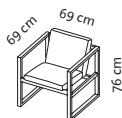

Seat height lounge 38 cm
Seat depth lounge 55 cm
Seat height 44 cm
Seat depth 48 cm

Order No.

68111

68106

grace - wood

1 lounge

1 HL

Armchair

Leather, removable

Leather requirement	2,30 m ²	2,30 m ²	2,70 m ²	2,70 m ²
Additional leather allowance	1.789	1.963	2.085	2.260
542 Unit	1.968	2.142	2.265	2.439
558	2.181	2.356	2.478	2.653
562 Choice	2.210	2.384	2.507	2.681
566 Jumbo/Lama/Taron	2.238	2.412	2.535	2.709
570 Pearl	2.266	2.440	2.563	2.737
610	2.435	2.609	2.732	2.906
618	2.474	2.649	2.771	2.945

Standard frame

Oak light or dark oiled

Alternative without surcharge

Oak stained (please state required stain shade as per remmers wood stain colour chart)

Alternatives with surcharge

Oiled walnut

Seat height 44 cm
Seat depth 48 cm