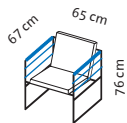

Seat height 44 cm
Seat depth 48 cm

Order No. 68022 68023 68060 68084

grace - metal 1 bungee 1 bungee cross H AL

Armchair Armchair Stool 2 armrest pads (can also be added later on)

Woven bungee ropes on side elements Bungee ropes on the side elements woven in a cross pattern

Frame black powder-coated Frame chromed polished Frame stainless steel Frame black powder-coated Frame chromed polished Frame stainless steel Frame black powder-coated Frame chromed polished Frame stainless steel

Fabric, removable	Frame black powder-coated	Frame chromed polished	Frame stainless steel	Frame black powder-coated	Frame chromed polished	Frame stainless steel	Frame black powder-coated	Frame chromed polished	Frame stainless steel	
Fabric requirement	1,40 m	1,40 m	1,40 m	1,40 m	1,40 m	1,40 m	1,00 m	1,00 m	1,00 m	0,60 m
Additional fabric allowance	1.101	1.226	1.405	1.232	1.356	1.535	753	855	1.012	89
20	1.126	1.250	1.430	1.259	1.383	1.562	765	865	1.023	95 20
24	1.141	1.265	1.444	1.273	1.398	1.577	770	871	1.029	98 24
28	1.154	1.278	1.458	1.285	1.409	1.588	776	876	1.034	102 28
32	1.168	1.292	1.471	1.298	1.422	1.602	781	883	1.040	104 32
36	1.180	1.304	1.484	1.312	1.436	1.615	787	888	1.045	107 36
40	1.192	1.317	1.496	1.325	1.449	1.629	793	894	1.051	109 40
44	1.207	1.331	1.510	1.336	1.461	1.640	798	899	1.057	111 44
48	1.215	1.339	1.519	1.348	1.471	1.651	804	904	1.062	115 48
52	1.226	1.349	1.529	1.356	1.479	1.660	809	911	1.068	117 52
60	1.243	1.366	1.547	1.375	1.498	1.678	821	922	1.080	122 60
64	1.253	1.376	1.556	1.384	1.507	1.688	826	927	1.085	124 64
80	1.289	1.412	1.592	1.420	1.544	1.724	848	950	1.107	136 80

Leather, removable	Frame black powder-coated	Frame chromed polished	Frame stainless steel	Frame black powder-coated	Frame chromed polished	Frame stainless steel	Frame black powder-coated	Frame chromed polished	Frame stainless steel	
Leather requirement	1,70 m²	1,70 m²	1,70 m²	1,70 m²	1,70 m²	1,70 m²	1,70 m²	1,70 m²	1,70 m²	0,60 m²
Additional leather allowance	1.154	1.278	1.458	1.285	1.409	1.588	777	879	1.036	115
542 Unit	1.253	1.376	1.556	1.384	1.507	1.688	826	927	1.085	124 542
558	1.347	1.470	1.650	1.477	1.601	1.781	882	982	1.140	138 558
562 Choice	1.370	1.493	1.673	1.500	1.624	1.804	890	991	1.149	146 562
566 Jumbo/Lama/Taron	1.417	1.542	1.721	1.548	1.671	1.851	899	1.001	1.158	159 566
570 Pearl	1.443	1.566	1.747	1.574	1.697	1.877	909	1.009	1.167	164 570
610	1.585	1.708	1.889	1.716	1.839	2.019	953	1.055	1.212	177 610
618	1.613	1.736	1.917	1.746	1.869	2.049	969	1.070	1.228	191 618