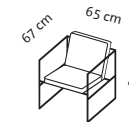

1.212

Seat height lounge 38 cm
Seat depth lounge 55 cm

Order No. **68011**

grace - metal **1 lounge**

Armchair

	Frame black powder-coated	Frame chromed polished	Frame stainless steel
Fabric, removable			
Fabric requirement	1,90 m	1,90 m	1,90 m
Additional fabric allowance	1.279	1.403	1.582
20	1.315	1.439	1.619
24	1.334	1.457	1.637
28	1.362	1.475	1.665
32	1.369	1.493	1.673
36	1.388	1.511	1.691
40	1.405	1.529	1.709
44	1.423	1.547	1.726
48	1.442	1.565	1.745
52	1.459	1.582	1.763
60	1.495	1.619	1.799
64	1.513	1.636	1.817
80	1.586	1.709	1.889

Leather, removable			
Leather requirement	2,30 m ²	2,30 m ²	2,30 m ²
Additional leather allowance	1.344	1.467	1.648
542 Unit	1.524	1.648	1.828
558	1.738	1.861	2.041
562 Choice	1.766	1.889	2.069
566 Jumbo/Lama/Taron	1.794	1.917	2.097
570 Pearl	1.822	1.946	2.125
610	1.991	2.114	2.294
618	2.030	2.153	2.334

Seat height 44 cm
Seat depth 48 cm

Order No.

68014

68004

68008

68002

grace - metal

1 HL