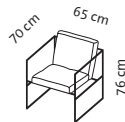

Seat height lounge 38 cm
Seat depth lounge 55 cm
Seat height 44 cm
Seat depth 48 cm

Order No.

68111

68106

grace - wood

1 lounge

1 HL

Armchair

1.212

Seat height lounge 38 cm
Seat depth lounge 55 cm

Order No. **68011**

grace - metal **1 lounge**

Armchair

	Frame black powder-coated	Frame chromed polished	Frame stainless steel
Fabric, removable			
Fabric requirement	1,90 m	1,90 m	1,90 m
Additional fabric allowance	1.279	1.403	1.582
20	1.315	1.439	1.619
24	1.334	1.457	1.637
28	1.362	1.475	1.665
32	1.369	1.493	1.673
36	1.388	1.511	1.691
40	1.405	1.529	1.709
44	1.423	1.547	1.726
48	1.442	1.565	1.745
52	1.459	1.582	1.763
60	1.495	1.619	1.799
64	1.513	1.636	1.817
80	1.586	1.709	1.889

Leather, removable			
Leather requirement	2,30 m ²	2,30 m ²	2,30 m ²
Additional leather allowance	1.344	1.467	1.648
542 Unit	1.524	1.648	1.828
558	1.738	1.861	2.041
562 Choice	1.766	1.889	2.069
566 Jumbo/Lama/Taron	1.794	1.917	2.097
570 Pearl	1.822	1.946	2.125
610	1.991	2.114	2.294
618	2.030	2.153	2.334

Seat height 44 cm
Seat depth 48 cm

Order No.

68014

68004

68008

68002

grace - metal

1 HL