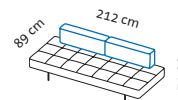

Thanks to an easy conversion mechanism with several fixed positions, the daybed jerry can be raised on the left (2) as well as on the right (3) to create a range of comfortable positions for relaxing and lying down (4).

Seat height 41 cm  
Seat depth 57 cm