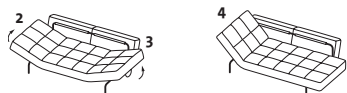

# jerry

Design Roland Meyer-Brühl

reddot design award  
winner

Designpreis der  
Bundesrepublik  
Deutschland  
Nominiert

A sophisticated, timeless gem: the versatile daybed/sofa jerry is all about luxurious materials and beautiful craftsmanship, as well as elegant, minimalist design. It is outstandingly comfortable, whether sitting or lying down. jerry's head- and footrest are fully adjustable. The upholstered rest elements can be folded back or taken off completely, which creates an area measuring 85 x 212cm that is perfect for lying down or sleeping on. The covers are removable and can be replaced.

Thanks to an easy conversion mechanism with several fixed positions, the daybed jerry can be raised on the left (2) as well as on the right (3) to create a range of comfortable positions for relaxing and lying down (4).