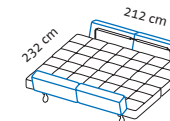

# jerry Ordering information

<b>Standard foot design</b>	Polished chrome metal base frame with castors at the back
<b>Alternative without surcharge</b>	Black powder-coated metal base frame with black powder-coated castors at the back
<b>Construction</b>	Metal base frame, sprung wooden slats, premium-quality polyurethane foam wrapped in fleece, removable covers
<b>Mechanism</b>	Folding the cushions (1) back provides a sleeping area of 85 x 212cm

Thanks to an easy conversion mechanism with several fixed positions, the daybed jerry can be raised on the left (2) as well as on the right (3) to create a range of comfortable positions for relaxing and lying down (4).

Seat height 41 cm  
Seat depth 57 cm