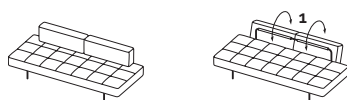

# jerry

Design Roland Meyer-Brühl

reddot design award  
winner

Designpreis der  
Bundesrepublik  
Deutschland  
Nominiert

A sophisticated, timeless gem: the versatile daybed/sofa jerry is all about luxurious materials and beautiful craftsmanship, as well as elegant, minimalist design. It is outstandingly comfortable, whether sitting or lying down. jerry's head- and footrest are fully adjustable. The upholstered rest elements can be folded back or taken off completely, which creates an area measuring 85 x 212cm that is perfect for lying down or sleeping on. The covers are removable and can be replaced.

# jerry Ordering information

<b>Standard foot design</b>	Polished chrome metal base frame with castors at the back
<b>Alternative without surcharge</b>	Black powder-coated metal base frame with black powder-coated castors at the back
<b>Construction</b>	Metal base frame, sprung wooden slats, premium-quality polyurethane foam wrapped in fleece, removable covers
<b>Mechanism</b>	Folding the cushions (1) back provides a sleeping area of 85 x 212cm

Thanks to an easy conversion mechanism with several fixed positions, the daybed jerry can be raised on the left (2) as well as on the right (3) to create a range of comfortable positions for relaxing and lying down (4).