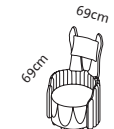

libellule libellule princess

Design Kati Meyer-Brühl

La belle libellule: With their graceful, wing-like backrests, the figurative high-back chairs libellule look as perfect in a New York rooftop garden as they do in an idyllic lakeside retreat. Many of the design features can be individually customised. The backrest of the poetic high-back chair libellule princess features an additional curve at the seat base and can also be decorated with a valance, as pictured on the left. The purist high-back chair libellule wood has a seat height of 50cm and is therefore suitable for use as a dining chair, and a beech, oak or walnut veneered bent plywood backrest.

Seat height 44cm
Seat depth 51cm

Order No.	69801	69803	69861
libellule	1	1 princess	H
	Armchair	Armchair with armrests	Stool

Fabric, removable	Uniform covers	seat	back		
Fabric requirement	2,50 m	2,50 m	1,40 m	3,00 m	2,50 m
Additional fabric allowance	1.360	680	680	1.796	555
20	1.399	700	699	1.891	573
24	1.417	709	708	1.923	583
28	1.436	718	718	1.955	591
32	1.455	728	727	1.987	600
36	1.473	737	736	2.018	608
40	1.493	747	746	2.050	617
44	1.512	756	756	2.081	626
48	1.531	766	765	2.111	635
52	1.550	775	775	2.143	643
60	1.588	794	794	2.209	661
64	1.607	804	803	2.239	670
80	1.682	841	841	2.365	706

Leather, removable					
Leather requirement	4,50 m ²	2,30 m ²	2,30 m ²	4,20 m ²	2,30 m ²
Additional leather allowance	1.639	820	819	2.270	779
542 Unit	1.765	883	882	2.397	810
558	1.891	946	945	2.650	842
562 Choice	2.018	1.009	1.009	2.713	880
566 Jumbo/Lama/Taron	2.143	1.072	1.071	2.903	923
570 Pearl	2.270	1.135	1.135	3.092	974
610	2.478	1.239	1.239	3.346	1.105
618	2.524	1.262	1.262	3.409	1.131