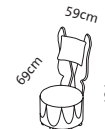

libellule libellule princess

Design Kati Meyer-Brühl

La belle libellule: With their graceful, wing-like backrests, the figurative high-back chairs libellule look as perfect in a New York rooftop garden as they do in an idyllic lakeside retreat. Many of the design features can be individually customised. The backrest of the poetic high-back chair libellule princess features an additional curve at the seat base and can also be decorated with a valance, as pictured on the left. The purist high-back chair libellule wood has a seat height of 50cm and is therefore suitable for use as a dining chair, and a beech, oak or walnut veneered bent plywood backrest.

Seat height 44cm
Seat depth 51cm

Order No.	69801	69803	69861
libellule	1	1 princess	H
	Armchair	Armchair with armrests	Stool

Fabric, removable	Uniform covers	seat	back		
Fabric requirement	2,50 m	2,50 m	1,40 m	3,00 m	2,50 m
Additional fabric allowance	1.360	680	680	1.796	555
20	1.399	700	699	1.891	573
24	1.417	709	708	1.923	583
28	1.436	718	718	1.955	591
32	1.455	728	727	1.987	600
36	1.473	737	736	2.018	608
40	1.493	747	746	2.050	617
44	1.512	756	756	2.081	626
48	1.531	766	765	2.111	635
52	1.550	775	775	2.143	643
60	1.588	794	794	2.209	661
64	1.607	804	803	2.239	670
80	1.682	841	841	2.365	706

Leather, removable					
Leather requirement	4,50 m ²	2,30 m ²	2,30 m ²	4,20 m ²	2,30 m ²
Additional leather allowance	1.639	820	819	2.270	779
542 Unit	1.765	883	882	2.397	810
558	1.891	946	945	2.650	842
562 Choice	2.018	1.009	1.009	2.713	880
566 Jumbo/Lama/Taron	2.143	1.072	1.071	2.903	923
570 Pearl	2.270	1.135	1.135	3.092	974
610	2.478	1.239	1.239	3.346	1.105
618	2.524	1.262	1.262	3.409	1.131