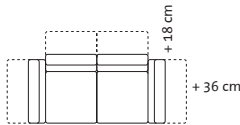

## Dimension increase

Dimension increase when one armrest is lowered +36cm  
Dimension increase when backs are lowered +18cm

**Construction** Wooden base frame, pocket sprung core seat covered in premiumquality polyurethane foam, sprung wooden slats, back wooden frame, chamber quilted back cushions with foam core, wrapped in fleece, covers removable

# Corner suites

Seat height 43 cm  
Seat depth 52 cm

**Order No.**

**73520**

**73521**

**73520  
+ 73520**

**73521  
+ 73521**

**73508  
+ 73520**