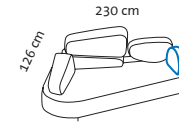

Sleeping area

Fabric, removable

Fabric requirement	3,50 m	3,00 m
Additional fabric allowance	1.448	745
20	1.500	795
24	1.527	817
28	1.552	844
32	1.578	866
36	1.605	883
40	1.629	897
44	1.658	909
48	1.682	922
52	1.707	937
60	1.759	962
64	1.779	975
80	1.913	1.032

Armchairs and sofas

Seat height 39 cm
Seat depth 55 cm

Order No.	56307	56390	56391	56396	56397	56292
mosspink	flow	S3 l	S3 r	S3 l r	S3 r l	Tm
	Recliner sofa	Sofa left	Sofa right	Sofa left with semi-circular armrest on the right	Sofa right with semi-circular armrest on the left	Table medium lacquered white
Sleeping area		200 x 70 cm		200 x 70 cm		1.096