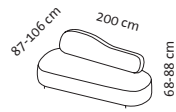

Sleeping area

Fabric, removable

Fabric requirement	3,50 m	3,00 m
Additional fabric allowance	1.448	745
20	1.500	795
24	1.527	817
28	1.552	844
32	1.578	866
36	1.605	883
40	1.629	897
44	1.658	909
48	1.682	922
52	1.707	937
60	1.759	962
64	1.779	975
80	1.913	1.032

Leather, removable

Leather requirement	4,00 m ²	2,00 m ²
Additional leather allowance	1.721	954
542 Unit	1.898	1.070
558	2.075	1.221
562 Choice	2.121	1.257
566 Jumbo/Lama/Taron	2.165	1.289
570 Pearl	2.211	1.324
610	2.496	1.515
618	2.549	1.555

Armchairs and sofas

Seat height 39 cm
Seat depth 55 cm

Order No.	56307	56390	56391	56396	56397	56292
mosspink	flow	S3 l	S3 r	S3 l r	S3 r l	Tm
	Recliner sofa	Sofa left	Sofa right	Sofa left with semi-circular armrest on the right	Sofa right with semi-circular armrest on the left	Table medium lacquered white
Sleeping area		200 x 70 cm		200 x 70 cm		1.096