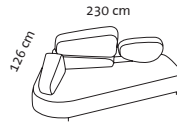

Sleeping area

Fabric, removable

Fabric requirement	3,50 m	3,00 m
Additional fabric allowance	1.448	745
20	1.500	795
24	1.527	817
28	1.552	844
32	1.578	866
36	1.605	883
40	1.629	897
44	1.658	909
48	1.682	922
52	1.707	937
60	1.759	962
64	1.779	975
80	1.913	1.032

Armchairs and sofas

Seat height 39 cm
Seat depth 55 cm

Order No.	56307	56390	56391	56396	56397	56292
mosspink	flow	S3 l	S3 r	S3 l r	S3 r l	Tm
	Recliner sofa	Sofa left	Sofa right	Sofa left with semi-circular armrest on the right	Sofa right with semi-circular armrest on the left	Table medium lacquered white
Sleeping area		200 x 70 cm		200 x 70 cm		1.096