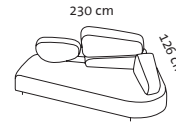

Sleeping area

Fabric, removable

Fabric requirement	3,50 m	3,00 m
Additional fabric allowance	1.448	745
20	1.500	795
24	1.527	817
28	1.552	844
32	1.578	866
36	1.605	883
40	1.629	897
44	1.658	909
48	1.682	922
52	1.707	937
60	1.759	962
64	1.779	975
80	1.913	1.032

Armchairs and sofas

Seat height 39 cm
Seat depth 55 cm

Order No.	56307	56390	56391	56396	56397	56292
mosspink	flow	S3 l	S3 r	S3 l r	S3 r l	Tm
	Recliner sofa	Sofa left	Sofa right	Sofa left with semi-circular armrest on the right	Sofa right with semi-circular armrest on the left	Table medium lacquered white
Sleeping area		200 x 70 cm		200 x 70 cm		1.096