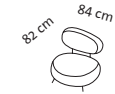

Replacement covers

The price for a second or replacement fabric cover is 35% (leather 55%) of the total price of a new cover of the chosen type in the respective fabric or leather price group.

Seat height 39 cm
Seat depth 55 cm