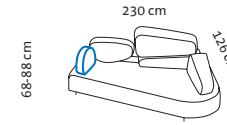

Sleeping area

Fabric, removable

Fabric requirement	3,50 m	3,00 m
Additional fabric allowance	1.448	745
20	1.500	795
24	1.527	817
28	1.552	844
32	1.578	866
36	1.605	883
40	1.629	897
44	1.658	909
48	1.682	922
52	1.707	937
60	1.759	962
64	1.779	975
80	1.913	1.032

Armchairs and sofas

Seat height 39 cm
Seat depth 55 cm

Order No.	56307	56390	56391	56396	56397	56292
mosspink	flow	S3 l	S3 r	S3 l r	S3 r l	Tm
	Recliner sofa	Sofa left	Sofa right	Sofa left with semi-circular armrest on the right	Sofa right with semi-circular armrest on the left	Table medium lacquered white
Sleeping area		200 x 70 cm		200 x 70 cm		1.096