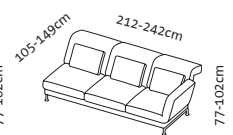

**Cushion set, any fabric
without extra charge**

5 cushions
55 x 38cm

5 cushions
55 x 38cm

4 cushions
55 x 38cm

Basic element left

+

add-on sofa right

Seat height 42-44cm
Seat depth 48cm

Order No.	73232	73230	73238	73219	73223	73225	73229	73227
moule small	Lc 78 l	Lc 98 l	Lc 128 l	1 Mfs r	2r	2r mA 25	2r mA 50/25	3r
	Long chair 78 Armrest on the left	Long chair 98 Armrest on the left movable	Long chair 128 Armrest on the left movable	Multifunctional armchair Swivel seat on the right 65 x 196 cm	Add-on sofa-2 Swivel seat on the right	Add-on sofa-2 Swivel seat on the right and tray/25 on the right	Add-on sofa-2 Swivel seat on the right and two trays 50/25	Add-on sofa-3 Swivel seat on the right