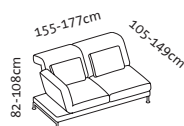

Add-on sofa left

+ basic element right

Seat height 42-44cm
Seat depth 48cm

Order No.	73226	73228	73224	73222	73218	73239	73231	73233
moule small	3l	2l m2A 25/50	2l mA 25	2l	1 Mfs l	Lc 128 r	Lc 98 r	Lc 78 r
	Add-on sofa-3 Swivel seat on the left	Add-on sofa-2 Swivel seat on the left and two trays 25/50	Add-on sofa-2 Swivel seat on the left and tray/25 on the left	Add-on sofa-2 Swivel seat on the left	Multifunctional arm- chair Swivel seat on the left	Long chair 128 Armrest on the right movable	Long chair 98 Armrest on the right movable	Long chair 78 Armrest on the right
Sleeping area					65 x 196 cm			
Fabric, removable								
Fabric requirement	11,70 m	8,40 m	8,20 m	8,20 m	4,80 m	9,10 m	8,00 m	7,20 m
Additional fabric allowance	5.230	4.347	3.985	3.691	2.492	3.297	2.959	2.795
20	5.680	4.710	4.350	4.054	2.658	3.619	3.261	2.965
24	5.972	4.894	4.531	4.237	2.807	3.796	3.429	3.050
28	6.266	5.085	4.724	4.429	2.944	3.932	3.558	3.135
32	6.420	5.187	4.827	4.530	2.984	4.040	3.656	3.220
36	6.575	5.293	4.931	4.636	3.013	4.143	3.750	3.305
40	6.733	5.400	5.039	4.744	3.045	4.242	3.833	3.371
44	6.887	5.503	5.144	4.846	3.087	4.341	3.936	3.436
48	7.035	5.607	5.245	4.949	3.185	4.443	4.018	3.548
52	7.171	5.694	5.333	5.038	3.299	4.524	4.091	3.659
60	7.464	5.901	5.538	5.244	3.414	4.725	4.277	3.829
64	7.607	5.999	5.638	5.343	3.473	4.824	4.364	3.914
80	8.189	6.391	6.032	5.735	3.717	5.206	4.709	4.254
Leather, removable								
Leather requirement	17,70 m²	12,70 m²	12,50 m²	12,40 m²	7,10 m²	13,50 m²	11,50 m²	11,70 m²
Additional leather allowance	6.951	5.479	5.117	4.822	3.310	4.392	3.975	3.488
542 Unit	7.953	6.194	5.834	5.537	3.670	5.052	4.566	4.048
558	8.955	6.915	6.555	6.260	4.023	5.706	5.154	4.807
562 Choice	9.471	7.269	6.907	6.612	4.228	6.037	5.451	4.947
566 Jumbo/Lama/Taron	9.986	7.611	7.252	6.956	4.429	6.364	5.739	5.087
570 Pearl	10.265	7.786	7.425	7.129	4.559	6.542	5.895	5.227
610	11.086	8.719	8.358	8.063	5.245	7.434	6.693	5.941
618	12.005	8.894	8.532	8.237	5.380	7.614	6.852	6.080
Cushion set, any fabric without extra charge	3 cushions 55 x 38cm	2 cushions 55 x 38cm	2 cushions 55 x 38cm	2 cushions 55 x 38cm	1 cushion 55 x 38cm	2 cushions 55 x 38cm	2 cushions 55 x 38cm	1 cushion 55 x 38cm