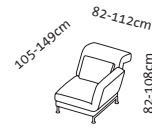

Leather, removable

	29,20 m ²	31,20 m ²	24,20 m ²
Leather requirement	29,20 m ²	31,20 m ²	24,20 m ²
Additional leather allowance	10.926	11.343	9.454
542 Unit	12.519	13.005	10.760
558	14.109	14.661	12.069
562 Choice	14.922	15.508	12.720
566 Jumbo/Lama/Taron	15.725	16.350	13.350
570 Pearl	16.160	16.807	13.681
610	17.779	18.520	15.412
618	18.857	19.619	15.746

**Cushion set, any fabric
without extra charge**

5 cushions
55 x 38cm

5 cushions
55 x 38cm

4 cushions
55 x 38cm

Basic element left

+

add-on sofa right

Seat height 42-44cm
Seat depth 48cm

Order No.	73232	73230	73238	73219	73223	73225	73229	73227
moule small	Lc 78 l	Lc 98 l	Lc 128 l	1 Mfs r	2r	2r mA 25	2r mA 50/25	3r
	Long chair 78 Armrest on the left	Long chair 98 Armrest on the left movable	Long chair 128 Armrest on the left movable	Multifunctional armchair Swivel seat on the right 65 x 196 cm	Add-on sofa-2 Swivel seat on the right	Add-on sofa-2 Swivel seat on the right and tray/25 on the right	Add-on sofa-2 Swivel seat on the right and two trays 50/25	Add-on sofa-3 Swivel seat on the right