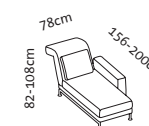

Add-on sofa left

+ basic element right

Seat height 42-44cm
Seat depth 48cm

Order No.	73226	73228	73224	73222	73218	73239	73231	73233
moule small	3l	2l m2A 25/50	2l mA 25	2l	1 Mfs l	Lc 128 r	Lc 98 r	Lc 78 r
	Add-on sofa-3 Swivel seat on the left	Add-on sofa-2 Swivel seat on the left and two trays 25/50	Add-on sofa-2 Swivel seat on the left and tray/25 on the left	Add-on sofa-2 Swivel seat on the left	Multifunctional arm- chair Swivel seat on the left	Long chair 128 Armrest on the right movable	Long chair 98 Armrest on the right movable	Long chair 78 Armrest on the right
Sleeping area					65 x 196 cm			
Fabric, removable								
Fabric requirement	11,70 m	8,40 m	8,20 m	8,20 m	4,80 m	9,10 m	8,00 m	7,20 m
Additional fabric allowance	5.230	4.347	3.985	3.691	2.492	3.297	2.959	2.795
20	5.680	4.710	4.350	4.054	2.658	3.619	3.261	2.965
24	5.972	4.894	4.531	4.237	2.807	3.796	3.429	3.050
28	6.266	5.085	4.724	4.429	2.944	3.932	3.558	3.135
32	6.420	5.187	4.827	4.530	2.984	4.040	3.656	3.220
36	6.575	5.293	4.931	4.636	3.013	4.143	3.750	3.305
40	6.733	5.400	5.039	4.744	3.045	4.242	3.833	3.371
44	6.887	5.503	5.144	4.846	3.087	4.341	3.936	3.436
48	7.035	5.607	5.245	4.949	3.185	4.443	4.018	3.548
52	7.171	5.694	5.333	5.038	3.299	4.524	4.091	3.659
60	7.464	5.901	5.538	5.244	3.414	4.725	4.277	3.829
64	7.607	5.999	5.638	5.343	3.473	4.824	4.364	3.914
80	8.189	6.391	6.032	5.735	3.717	5.206	4.709	4.254
Leather, removable								
Leather requirement	17,70 m²	12,70 m²	12,50 m²	12,40 m²	7,10 m²	13,50 m²	11,50 m²	11,70 m²
Additional leather allowance	6.951	5.479	5.117	4.822	3.310	4.392	3.975	3.488
542 Unit	7.953	6.194	5.834	5.537	3.670	5.052	4.566	4.048
558	8.955	6.915	6.555	6.260	4.023	5.706	5.154	4.807
562 Choice	9.471	7.269	6.907	6.612	4.228	6.037	5.451	4.947
566 Jumbo/Lama/Taron	9.986	7.611	7.252	6.956	4.429	6.364	5.739	5.087
570 Pearl	10.265	7.786	7.425	7.129	4.559	6.542	5.895	5.227
610	11.086	8.719	8.358	8.063	5.245	7.434	6.693	5.941
618	12.005	8.894	8.532	8.237	5.380	7.614	6.852	6.080
Cushion set, any fabric without extra charge	3 cushions 55 x 38cm	2 cushions 55 x 38cm	2 cushions 55 x 38cm	2 cushions 55 x 38cm	1 cushion 55 x 38cm	2 cushions 55 x 38cm	2 cushions 55 x 38cm	1 cushion 55 x 38cm