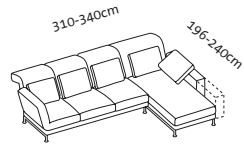

**Cushion set, any fabric
without extra charge**

3 cushions
55 x 38cm

4 cushions
55 x 38cm

4 cushions
55 x 38cm

Seat height 42-44cm
Seat depth 48cm

82-108cm

82-108cm

82-108cm

Order No. 73230 + 73227

moule small

Lc 98 l + 3r

Long chair 98 left
+ add-on sofa-3
Swivel seat on the right

73226 + 73231

3l + Lc 98 r

Add-on sofa-3
Swivel seat on the left
+ long chair 98 right

73238 + 73227