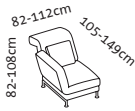

Armchairs and sofas

Seat height 42-44cm
Seat depth 48cm

Order No.	73101	73206	73207	73212	73261	73283
moule small	1	2	2 m2A 25	3	H	Ki
	Armchair	Sofa-2 with two swivel seats	Sofa-2 with two swivel seats and two trays/25	Sofa-3 with two swivel seats	Stool 65/47	Floor cushion small
Sleeping area		130 x 196cm	130 x 196cm			Cushion cover without filling Reduction -30
Fabric, removable						
Fabric requirement	5,40 m	9,20 m	9,20 m	12,50 m	1,40 m	0,90 m
Additional fabric allowance	2.435	4.189	4.779	5.714	854	152
20	2.528	4.626	5.215	6.234	899	173
24	2.571	4.841	5.432	6.562	920	182
28	2.619	5.059	5.652	6.883	939	195
32	2.665	5.146	5.736	7.019	963	205
36	2.710	5.206	5.796	7.153	984	217
40	2.757	5.315	5.905	7.289	1.004	227
44	2.803	5.406	5.998	7.428	1.024	238
48	2.848	5.562	6.154	7.633	1.043	249
52	2.896	5.722	6.312	7.832	1.064	260
60	2.986	5.944	6.535	8.147	1.102	282
64	3.032	6.054	6.645	8.303	1.121	291
80	3.217	6.501	7.091	8.925	1.201	336
Leather, removable						
Leather requirement	8,10 m ²	14,00 m ²	14,20 m ²	18,90 m ²	1,70 m ²	1,10 m ²
Additional leather allowance	2.881	5.516	6.106	7.630	1.004	167
542 Unit	3.275	6.297	6.887	8.687	1.154	280
558	3.670	7.076	7.666	9.750	1.306	336
562 Choice	3.800	7.457	8.048	10.298	1.345	351
566 Jumbo/Lama/Taron	3.933	7.847	8.437	10.843	1.372	387
570 Pearl	4.064	8.025	8.615	11.137	1.398	410
610	4.495	8.598	9.188	12.096	1.582	463
618	4.582	8.712	9.303	12.291	1.621	477
Cushion set, any fabric without extra charge	1 cushion 55 x 30cm	2 cushions 55 x 38cm	2 cushions 55 x 38cm	3 cushions 55 x 38cm		

The prices stated apply to orders for individual additional cushions. If fewer cushions than the number included in the set are required, the price reduction is 50%.

Stand alone designs

Seat height 42-44cm
Seat depth 48cm