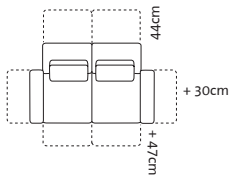

Alternatives for an extra charge

Metal sled base with circular feet and aluminium castors at the back, not height adjustable, seat height **42cm** 1 set (=2 pieces) **150**

Seat heights

42-44cm All sled bases with circular feet are fully height adjustable
When extending the base to the maximum height (44cm), we recommend the use of suitable spacers, which you can order from us at no extra charge (order no. 70196)

Leather finish

Removable, with additional seams.

Dimension increases

Dimension increase when backrests are lowered +44cm
Dimension increase when a side element is lowered +30cm
Dimension increase when a side element is swivelled forwards + 47cm