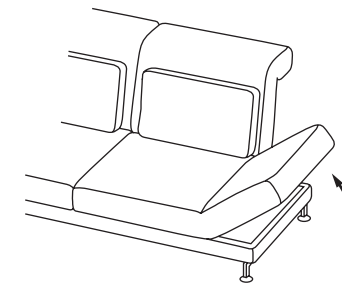

moile Backrest mechanism information

Standard

Fabric or leather loop for backrest mechanism activation

Lifting the **integrated, tiltable headrest**, lowering the side element and swivelling it towards the front and lowering the backrest by pulling the loop makes it possible to choose various reclining angles.

moile Side element adjustment

Basic position

The side element is upright; a quick push towards the inside releases the mechanism; it can then be lowered all the way down until it lies flush on the tray.

A gentle push downwards activates the catch.

The desired position can now be selected simply by lifting the side element into the desired position...

...with settings ranging all the way back to the basic position.