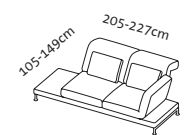

**Cushion set, any fabric
without extra charge**

5 cushions
55 x 38cm

5 cushions
55 x 38cm

4 cushions
55 x 38cm

Basic element left

+

add-on sofa right

Seat height 42-44cm
Seat depth 48cm

Order No.	73232	73230	73238	73219	73223	73225	73229	73227
moule small	Lc 78 l	Lc 98 l	Lc 128 l	1 Mfs r	2r	2r mA 25	2r mA 50/25	3r
	Long chair 78 Armrest on the left	Long chair 98 Armrest on the left movable	Long chair 128 Armrest on the left movable	Multifunctional armchair Swivel seat on the right 65 x 196 cm	Add-on sofa-2 Swivel seat on the right	Add-on sofa-2 Swivel seat on the right and tray/25 on the right	Add-on sofa-2 Swivel seat on the right and two trays 50/25	Add-on sofa-3 Swivel seat on the right