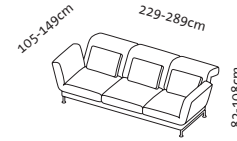

A gentle push downwards activates the catch.

The desired position can now be selected simply by lifting the side element into the desired position...

...with settings ranging all the way back to the basic position.

Armchairs and sofas

Seat height 42-44cm
Seat depth 48cm

Order No.	73101	73206	73207	73212	73261	73283
moule small	1	2	2 m2A 25	3	H	Ki
	Armchair	Sofa-2 with two swivel seats	Sofa-2 with two swivel seats and two trays/25	Sofa-3 with two swivel seats	Stool 65/47	Floor cushion small
Sleeping area		130 x 196cm	130 x 196cm			Cushion cover without filling Reduction -30
Fabric, removable						
Fabric requirement	5,40 m	9,20 m	9,20 m	12,50 m	1,40 m	0,90 m
Additional fabric allowance	2.435	4.189	4.779	5.714	854	152
20	2.528	4.626	5.215	6.234	899	173
24	2.571	4.841	5.432	6.562	920	182
28	2.619	5.059	5.652	6.883	939	195
32	2.665	5.146	5.736	7.019	963	205
36	2.710	5.206	5.796	7.153	984	217
40	2.757	5.315	5.905	7.289	1.004	227
44	2.803	5.406	5.998	7.428	1.024	238
48	2.848	5.562	6.154	7.633	1.043	249
52	2.896	5.722	6.312	7.832	1.064	260
60	2.986	5.944	6.535	8.147	1.102	282
64	3.032	6.054	6.645	8.303	1.121	291
80	3.217	6.501	7.091	8.925	1.201	336
Leather, removable						
Leather requirement	8,10 m ²	14,00 m ²	14,20 m ²	18,90 m ²	1,70 m ²	1,10 m ²
Additional leather allowance	2.881	5.516	6.106	7.630	1.004	167
542 Unit	3.275	6.297	6.887	8.687	1.154	280
558	3.670	7.076	7.666	9.750	1.306	336
562 Choice	3.800	7.457	8.048	10.298	1.345	351
566 Jumbo/Lama/Taron	3.933	7.847	8.437	10.843	1.372	387
570 Pearl	4.064	8.025	8.615	11.137	1.398	410
610	4.495	8.598	9.188	12.096	1.582	463
618	4.582	8.712	9.303	12.291	1.621	477
Cushion set, any fabric without extra charge	1 cushion 55 x 30cm	2 cushions 55 x 38cm	2 cushions 55 x 38cm	3 cushions 55 x 38cm		

The prices stated apply to orders for individual additional cushions. If fewer cushions than the number included in the set are required, the price reduction is 50%.

Stand alone designs

Seat height 42-44cm
Seat depth 48cm