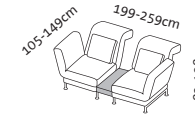

Armchairs and sofas

Seat height 42-44cm
Seat depth 48cm

Order No.	73101	73206	73207	73212	73261	73283
moule small	1	2	2 m2A 25	3	H	Ki
	Armchair	Sofa-2 with two swivel seats	Sofa-2 with two swivel seats and two trays/25	Sofa-3 with two swivel seats	Stool 65/47	Floor cushion small
Sleeping area		130 x 196cm	130 x 196cm			Cushion cover without filling Reduction -30
Fabric, removable						
Fabric requirement	5,40 m	9,20 m	9,20 m	12,50 m	1,40 m	0,90 m
Additional fabric allowance	2.435	4.189	4.779	5.714	854	152
20	2.528	4.626	5.215	6.234	899	173
24	2.571	4.841	5.432	6.562	920	182
28	2.619	5.059	5.652	6.883	939	195
32	2.665	5.146	5.736	7.019	963	205
36	2.710	5.206	5.796	7.153	984	217
40	2.757	5.315	5.905	7.289	1.004	227
44	2.803	5.406	5.998	7.428	1.024	238
48	2.848	5.562	6.154	7.633	1.043	249
52	2.896	5.722	6.312	7.832	1.064	260
60	2.986	5.944	6.535	8.147	1.102	282
64	3.032	6.054	6.645	8.303	1.121	291
80	3.217	6.501	7.091	8.925	1.201	336
Leather, removable						
Leather requirement	8,10 m ²	14,00 m ²	14,20 m ²	18,90 m ²	1,70 m ²	1,10 m ²
Additional leather allowance	2.881	5.516	6.106	7.630	1.004	167
542 Unit	3.275	6.297	6.887	8.687	1.154	280
558	3.670	7.076	7.666	9.750	1.306	336
562 Choice	3.800	7.457	8.048	10.298	1.345	351
566 Jumbo/Lama/Taron	3.933	7.847	8.437	10.843	1.372	387
570 Pearl	4.064	8.025	8.615	11.137	1.398	410
610	4.495	8.598	9.188	12.096	1.582	463
618	4.582	8.712	9.303	12.291	1.621	477
Cushion set, any fabric without extra charge	1 cushion 55 x 30cm	2 cushions 55 x 38cm	2 cushions 55 x 38cm	3 cushions 55 x 38cm		

The prices stated apply to orders for individual additional cushions. If fewer cushions than the number included in the set are required, the price reduction is 50%.

Stand alone designs

Seat height 42-44cm
Seat depth 48cm