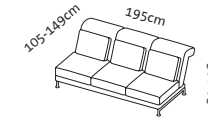

73248

Ze3
Connecting
element-3

Fabric, removable

	73240	73244	73246	73248
Fabric requirement	6,40 m	4,00 m	7,40 m	10,90 m
Additional fabric allowance	3.625	1.994	3.192	4.732
20	3.750	2.087	3.484	5.111
24	3.810	2.203	3.633	5.368
28	3.874	2.312	3.797	5.635
32	3.902	2.370	3.916	5.804
36	3.933	2.444	4.067	6.008
40	4.033	2.474	4.173	6.161
44	4.136	2.529	4.288	6.329
48	4.196	2.570	4.337	6.422
52	4.259	2.617	4.355	6.488
60	4.382	2.714	4.544	6.765
64	4.445	2.761	4.630	6.897
80	4.691	2.951	4.970	7.424

Leather, removable

	73240	73244	73246	73248
Leather requirement	9,70 m²	5,80 m²	11,20 m²	16,50 m²
Additional leather allowance	4.426	2.617	4.127	6.258
542 Unit	4.785	2.911	4.779	7.194
558	5.521	3.207	5.442	8.138
562 Choice	5.580	3.384	5.767	8.627
566 Jumbo/Lama/Taron	5.639	3.548	6.078	9.102
570 Pearl	5.698	3.667	6.234	9.370
610	6.341	4.710	7.529	10.552
618	6.473	4.906	7.764	11.533

**Cushion set, any fabric
without extra charge**

2 cushions
55 x 38cm

1 cushion
55 x 38cm

2 cushions
55 x 38cm

3 cushions
55 x 38cm