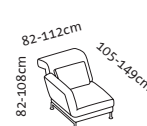

Add-on sofa left

+ basic element right

Seat height 42-44cm
Seat depth 48cm

Order No.	73226	73228	73224	73222	73218	73239	73231	73233
moule small	3l	2l m2A 25/50	2l mA 25	2l	1 Mfs l	Lc 128 r	Lc 98 r	Lc 78 r
	Add-on sofa-3 Swivel seat on the left	Add-on sofa-2 Swivel seat on the left and two trays 25/50	Add-on sofa-2 Swivel seat on the left and tray/25 on the left	Add-on sofa-2 Swivel seat on the left	Multifunctional arm- chair Swivel seat on the left	Long chair 128 Armrest on the right movable	Long chair 98 Armrest on the right movable	Long chair 78 Armrest on the right
Sleeping area					65 x 196 cm			
Fabric, removable								
Fabric requirement	11,70 m	8,40 m	8,20 m	8,20 m	4,80 m	9,10 m	8,00 m	7,20 m
Additional fabric allowance	5.230	4.347	3.985	3.691	2.492	3.297	2.959	2.795
20	5.680	4.710	4.350	4.054	2.658	3.619	3.261	2.965
24	5.972	4.894	4.531	4.237	2.807	3.796	3.429	3.050
28	6.266	5.085	4.724	4.429	2.944	3.932	3.558	3.135
32	6.420	5.187	4.827	4.530	2.984	4.040	3.656	3.220
36	6.575	5.293	4.931	4.636	3.013	4.143	3.750	3.305
40	6.733	5.400	5.039	4.744	3.045	4.242	3.833	3.371
44	6.887	5.503	5.144	4.846	3.087	4.341	3.936	3.436
48	7.035	5.607	5.245	4.949	3.185	4.443	4.018	3.548
52	7.171	5.694	5.333	5.038	3.299	4.524	4.091	3.659
60	7.464	5.901	5.538	5.244	3.414	4.725	4.277	3.829
64	7.607	5.999	5.638	5.343	3.473	4.824	4.364	3.914
80	8.189	6.391	6.032	5.735	3.717	5.206	4.709	4.254
Leather, removable								
Leather requirement	17,70 m²	12,70 m²	12,50 m²	12,40 m²	7,10 m²	13,50 m²	11,50 m²	11,70 m²
Additional leather allowance	6.951	5.479	5.117	4.822	3.310	4.392	3.975	3.488
542 Unit	7.953	6.194	5.834	5.537	3.670	5.052	4.566	4.048
558	8.955	6.915	6.555	6.260	4.023	5.706	5.154	4.807
562 Choice	9.471	7.269	6.907	6.612	4.228	6.037	5.451	4.947
566 Jumbo/Lama/Taron	9.986	7.611	7.252	6.956	4.429	6.364	5.739	5.087
570 Pearl	10.265	7.786	7.425	7.129	4.559	6.542	5.895	5.227
610	11.086	8.719	8.358	8.063	5.245	7.434	6.693	5.941
618	12.005	8.894	8.532	8.237	5.380	7.614	6.852	6.080
Cushion set, any fabric without extra charge	3 cushions 55 x 38cm	2 cushions 55 x 38cm	2 cushions 55 x 38cm	2 cushions 55 x 38cm	1 cushion 55 x 38cm	2 cushions 55 x 38cm	2 cushions 55 x 38cm	1 cushion 55 x 38cm