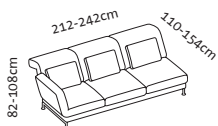

Add-on sofa left

+ basic element right

Seat height 42-44cm
Seat depth 48cm

Order No.	73226	73228	73224	73222	73218	73239	73231	73233
moule small	3l	2l m2A 25/50	2l mA 25	2l	1 Mfs l	Lc 128 r	Lc 98 r	Lc 78 r
	Add-on sofa-3 Swivel seat on the left	Add-on sofa-2 Swivel seat on the left and two trays 25/50	Add-on sofa-2 Swivel seat on the left and tray/25 on the left	Add-on sofa-2 Swivel seat on the left	Multifunctional arm- chair Swivel seat on the left	Long chair 128 Armrest on the right movable	Long chair 98 Armrest on the right movable	Long chair 78 Armrest on the right
Sleeping area					65 x 196 cm			
Fabric, removable								
Fabric requirement	11,70 m	8,40 m	8,20 m	8,20 m	4,80 m	9,10 m	8,00 m	7,20 m
Additional fabric allowance	5.230	4.347	3.985	3.691	2.492	3.297	2.959	2.795
20	5.680	4.710	4.350	4.054	2.658	3.619	3.261	2.965
24	5.972	4.894	4.531	4.237	2.807	3.796	3.429	3.050
28	6.266	5.085	4.724	4.429	2.944	3.932	3.558	3.135
32	6.420	5.187	4.827	4.530	2.984	4.040	3.656	3.220
36	6.575	5.293	4.931	4.636	3.013	4.143	3.750	3.305
40	6.733	5.400	5.039	4.744	3.045	4.242	3.833	3.371
44	6.887	5.503	5.144	4.846	3.087	4.341	3.936	3.436
48	7.035	5.607	5.245	4.949	3.185	4.443	4.018	3.548
52	7.171	5.694	5.333	5.038	3.299	4.524	4.091	3.659
60	7.464	5.901	5.538	5.244	3.414	4.725	4.277	3.829
64	7.607	5.999	5.638	5.343	3.473	4.824	4.364	3.914
80	8.189	6.391	6.032	5.735	3.717	5.206	4.709	4.254
Leather, removable								
Leather requirement	17,70 m²	12,70 m²	12,50 m²	12,40 m²	7,10 m²	13,50 m²	11,50 m²	11,70 m²
Additional leather allowance	6.951	5.479	5.117	4.822	3.310	4.392	3.975	3.488
542 Unit	7.953	6.194	5.834	5.537	3.670	5.052	4.566	4.048
558	8.955	6.915	6.555	6.260	4.023	5.706	5.154	4.807
562 Choice	9.471	7.269	6.907	6.612	4.228	6.037	5.451	4.947
566 Jumbo/Lama/Taron	9.986	7.611	7.252	6.956	4.429	6.364	5.739	5.087
570 Pearl	10.265	7.786	7.425	7.129	4.559	6.542	5.895	5.227
610	11.086	8.719	8.358	8.063	5.245	7.434	6.693	5.941
618	12.005	8.894	8.532	8.237	5.380	7.614	6.852	6.080
Cushion set, any fabric without extra charge	3 cushions 55 x 38cm	2 cushions 55 x 38cm	2 cushions 55 x 38cm	2 cushions 55 x 38cm	1 cushion 55 x 38cm	2 cushions 55 x 38cm	2 cushions 55 x 38cm	1 cushion 55 x 38cm