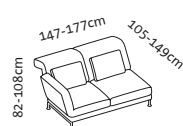

Add-on sofa left

+ basic element right

Seat height 42-44cm
Seat depth 48cm

Order No.	73226	73228	73224	73222	73218	73239	73231	73233
moule small	3l	2l m2A 25/50	2l mA 25	2l	1 Mfs l	Lc 128 r	Lc 98 r	Lc 78 r
	Add-on sofa-3 Swivel seat on the left	Add-on sofa-2 Swivel seat on the left and two trays 25/50	Add-on sofa-2 Swivel seat on the left and tray/25 on the left	Add-on sofa-2 Swivel seat on the left	Multifunctional arm- chair Swivel seat on the left	Long chair 128 Armrest on the right movable	Long chair 98 Armrest on the right movable	Long chair 78 Armrest on the right
Sleeping area					65 x 196 cm			
Fabric, removable								
Fabric requirement	11,70 m	8,40 m	8,20 m	8,20 m	4,80 m	9,10 m	8,00 m	7,20 m
Additional fabric allowance	5.230	4.347	3.985	3.691	2.492	3.297	2.959	2.795
20	5.680	4.710	4.350	4.054	2.658	3.619	3.261	2.965
24	5.972	4.894	4.531	4.237	2.807	3.796	3.429	3.050
28	6.266	5.085	4.724	4.429	2.944	3.932	3.558	3.135
32	6.420	5.187	4.827	4.530	2.984	4.040	3.656	3.220
36	6.575	5.293	4.931	4.636	3.013	4.143	3.750	3.305
40	6.733	5.400	5.039	4.744	3.045	4.242	3.833	3.371
44	6.887	5.503	5.144	4.846	3.087	4.341	3.936	3.436
48	7.035	5.607	5.245	4.949	3.185	4.443	4.018	3.548
52	7.171	5.694	5.333	5.038	3.299	4.524	4.091	3.659
60	7.464	5.901	5.538	5.244	3.414	4.725	4.277	3.829
64	7.607	5.999	5.638	5.343	3.473	4.824	4.364	3.914
80	8.189	6.391	6.032	5.735	3.717	5.206	4.709	4.254
Leather, removable								
Leather requirement	17,70 m²	12,70 m²	12,50 m²	12,40 m²	7,10 m²	13,50 m²	11,50 m²	11,70 m²
Additional leather allowance	6.951	5.479	5.117	4.822	3.310	4.392	3.975	3.488
542 Unit	7.953	6.194	5.834	5.537	3.670	5.052	4.566	4.048
558	8.955	6.915	6.555	6.260	4.023	5.706	5.154	4.807
562 Choice	9.471	7.269	6.907	6.612	4.228	6.037	5.451	4.947
566 Jumbo/Lama/Taron	9.986	7.611	7.252	6.956	4.429	6.364	5.739	5.087
570 Pearl	10.265	7.786	7.425	7.129	4.559	6.542	5.895	5.227
610	11.086	8.719	8.358	8.063	5.245	7.434	6.693	5.941
618	12.005	8.894	8.532	8.237	5.380	7.614	6.852	6.080
Cushion set, any fabric without extra charge	3 cushions 55 x 38cm	2 cushions 55 x 38cm	2 cushions 55 x 38cm	2 cushions 55 x 38cm	1 cushion 55 x 38cm	2 cushions 55 x 38cm	2 cushions 55 x 38cm	1 cushion 55 x 38cm