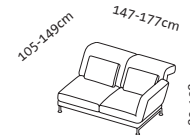

Leather, removable

	29,20 m ²	31,20 m ²	24,20 m ²
Leather requirement	29,20 m ²	31,20 m ²	24,20 m ²
Additional leather allowance	10.926	11.343	9.454
542 Unit	12.519	13.005	10.760
558	14.109	14.661	12.069
562 Choice	14.922	15.508	12.720
566 Jumbo/Lama/Taron	15.725	16.350	13.350
570 Pearl	16.160	16.807	13.681
610	17.779	18.520	15.412
618	18.857	19.619	15.746

**Cushion set, any fabric
without extra charge**

5 cushions
55 x 38cm

5 cushions
55 x 38cm

4 cushions
55 x 38cm

Basic element left

+

add-on sofa right

Seat height 42-44cm
Seat depth 48cm

Order No.	73232	73230	73238	73219	73223	73225	73229	73227
moule small	Lc 78 l	Lc 98 l	Lc 128 l	1 Mfs r	2r	2r mA 25	2r mA 50/25	3r
	Long chair 78 Armrest on the left	Long chair 98 Armrest on the left movable	Long chair 128 Armrest on the left movable	Multifunctional armchair Swivel seat on the right 65 x 196 cm	Add-on sofa-2 Swivel seat on the right	Add-on sofa-2 Swivel seat on the right and tray/25 on the right	Add-on sofa-2 Swivel seat on the right and two trays 50/25	Add-on sofa-3 Swivel seat on the right