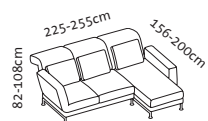

The prices stated apply to orders for individual additional cushions. If fewer cushions than the number included in the set are required, the price reduction is 50%.

Stand alone designs

Seat height 42-44cm
Seat depth 48cm

Cushion set, any fabric without extra charge

1 Kissen
55 x 38 cm

1 Kissen
55 x 38 cm

2 Kissen
55 x 38 cm

Optionally either natural beech, oiled, or stained beech sealed with a clear varnish (please state required stain shade as per remmers wood stain colour chart), dark or light oak, oiled oak, stained black and oiled, or walnut, oiled

629

Examples - compact corner suites

Seat height 42-44cm
Seat depth 48cm

Order No.	73232 + 73223	73222 + 73233	73230 + 73223	73222 + 73231	73230 + 73225	73224 + 73231
moule small	Lc 78 l + 2r	2l + Lc 78 r	Lc 98 l + 2r	2l + Lc 98 r	Lc 98 l + 2r mA 25	2l mA 25 + Lc 98 r
	Long chair 78 left + add-on sofa-2 Swivel seat on the right	Add-on sofa-2 Swivel seat on the left + long chair 78 right	Long chair 98 left + add-on sofa-2 Swivel seat on the right	Add-on sofa-2 Swivel seat on the left + long chair 98 right	Long chair 98 left + add-on sofa-2 Swivel seat on the right and tray/25	Add-on sofa-2 Swivel seat on the left and tray/25 + long chair 98 right