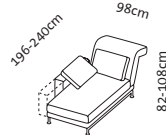

**Cushion set, any fabric
without extra charge**

5 cushions
55 x 38cm

5 cushions
55 x 38cm

4 cushions
55 x 38cm

Basic element left

+

add-on sofa right

Seat height 42-44cm
Seat depth 48cm

Order No.	73232	73230	73238	73219	73223	73225	73229	73227
moule small	Lc 78 l	Lc 98 l	Lc 128 l	1 Mfs r	2r	2r mA 25	2r mA 50/25	3r
	Long chair 78 Armrest on the left	Long chair 98 Armrest on the left movable	Long chair 128 Armrest on the left movable	Multifunctional armchair Swivel seat on the right 65 x 196 cm	Add-on sofa-2 Swivel seat on the right	Add-on sofa-2 Swivel seat on the right and tray/25 on the right	Add-on sofa-2 Swivel seat on the right and two trays 50/25	Add-on sofa-3 Swivel seat on the right