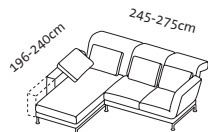

Cushion set, any fabric without extra charge

1 Kissen
55 x 38 cm

1 Kissen
55 x 38 cm

2 Kissen
55 x 38 cm

Optionally either natural beech, oiled, or stained beech sealed with a clear varnish (please state required stain shade as per remmers wood stain colour chart), dark or light oak, oiled oak, stained black and oiled, or walnut, oiled

629

Examples - compact corner suites

Seat height 42-44cm
Seat depth 48cm

Order No.	73232 + 73223	73222 + 73233	73230 + 73223	73222 + 73231	73230 + 73225	73224 + 73231
moule small	Lc 78 l + 2r	2l + Lc 78 r	Lc 98 l + 2r	2l + Lc 98 r	Lc 98 l + 2r mA 25	2l mA 25 + Lc 98 r
	Long chair 78 left + add-on sofa-2 Swivel seat on the right	Add-on sofa-2 Swivel seat on the left + long chair 78 right	Long chair 98 left + add-on sofa-2 Swivel seat on the right	Add-on sofa-2 Swivel seat on the left + long chair 98 right	Long chair 98 left + add-on sofa-2 Swivel seat on the right and tray/25	Add-on sofa-2 Swivel seat on the left and tray/25 + long chair 98 right