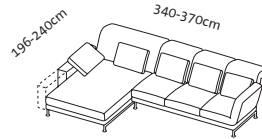

**Cushion set, any fabric
without extra charge**

3 cushions
55 x 38cm

4 cushions
55 x 38cm

4 cushions
55 x 38cm

Seat height 42-44cm
Seat depth 48cm

82-108cm

82-108cm

82-108cm

Order No. 73230 + 73227

moule small

Lc 98 l + 3r

Long chair 98 left
+ add-on sofa-3
Swivel seat on the right

73226 + 73231

3l + Lc 98 r

Add-on sofa-3
Swivel seat on the left
+ long chair 98 right

73238 + 73227