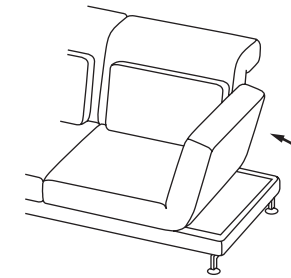

moile Backrest mechanism information

Standard

Fabric or leather loop for backrest mechanism activation

Lifting the **integrated, tiltable headrest**, lowering the side element and swivelling it towards the front and lowering the backrest by pulling the loop makes it possible to choose various reclining angles.

moile Side element adjustment

Basic position

The side element is upright; a quick push towards the inside releases the mechanism; it can then be lowered all the way down until it lies flush on the tray.