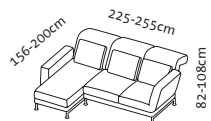

Cushion set, any fabric without extra charge

1 Kissen
55 x 38 cm

1 Kissen
55 x 38 cm

2 Kissen
55 x 38 cm

Optionally either natural beech, oiled, or stained beech sealed with a clear varnish (please state required stain shade as per remmers wood stain colour chart), dark or light oak, oiled oak, stained black and oiled, or walnut, oiled

629

Examples - compact corner suites

Seat height 42-44cm
Seat depth 48cm

Order No.	73232 + 73223	73222 + 73233	73230 + 73223	73222 + 73231	73230 + 73225	73224 + 73231
moule small	Lc 78 l + 2r	2l + Lc 78 r	Lc 98 l + 2r	2l + Lc 98 r	Lc 98 l + 2r mA 25	2l mA 25 + Lc 98 r
	Long chair 78 left + add-on sofa-2 Swivel seat on the right	Add-on sofa-2 Swivel seat on the left + long chair 78 right	Long chair 98 left + add-on sofa-2 Swivel seat on the right	Add-on sofa-2 Swivel seat on the left + long chair 98 right	Long chair 98 left + add-on sofa-2 Swivel seat on the right and tray/25	Add-on sofa-2 Swivel seat on the left and tray/25 + long chair 98 right