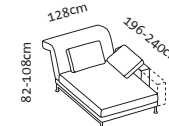

Add-on sofa left

+ basic element right

Seat height 42-44cm
Seat depth 48cm

Order No.	73226	73228	73224	73222	73218	73239	73231	73233
moule small	3l	2l m2A 25/50	2l mA 25	2l	1 Mfs l	Lc 128 r	Lc 98 r	Lc 78 r
	Add-on sofa-3 Swivel seat on the left	Add-on sofa-2 Swivel seat on the left and two trays 25/50	Add-on sofa-2 Swivel seat on the left and tray/25 on the left	Add-on sofa-2 Swivel seat on the left	Multifunctional arm- chair Swivel seat on the left	Long chair 128 Armrest on the right movable	Long chair 98 Armrest on the right movable	Long chair 78 Armrest on the right
Sleeping area					65 x 196 cm			
Fabric, removable								
Fabric requirement	11,70 m	8,40 m	8,20 m	8,20 m	4,80 m	9,10 m	8,00 m	7,20 m
Additional fabric allowance	5.230	4.347	3.985	3.691	2.492	3.297	2.959	2.795
20	5.680	4.710	4.350	4.054	2.658	3.619	3.261	2.965
24	5.972	4.894	4.531	4.237	2.807	3.796	3.429	3.050
28	6.266	5.085	4.724	4.429	2.944	3.932	3.558	3.135
32	6.420	5.187	4.827	4.530	2.984	4.040	3.656	3.220
36	6.575	5.293	4.931	4.636	3.013	4.143	3.750	3.305
40	6.733	5.400	5.039	4.744	3.045	4.242	3.833	3.371
44	6.887	5.503	5.144	4.846	3.087	4.341	3.936	3.436
48	7.035	5.607	5.245	4.949	3.185	4.443	4.018	3.548
52	7.171	5.694	5.333	5.038	3.299	4.524	4.091	3.659
60	7.464	5.901	5.538	5.244	3.414	4.725	4.277	3.829
64	7.607	5.999	5.638	5.343	3.473	4.824	4.364	3.914
80	8.189	6.391	6.032	5.735	3.717	5.206	4.709	4.254
Leather, removable								
Leather requirement	17,70 m²	12,70 m²	12,50 m²	12,40 m²	7,10 m²	13,50 m²	11,50 m²	11,70 m²
Additional leather allowance	6.951	5.479	5.117	4.822	3.310	4.392	3.975	3.488
542 Unit	7.953	6.194	5.834	5.537	3.670	5.052	4.566	4.048
558	8.955	6.915	6.555	6.260	4.023	5.706	5.154	4.807
562 Choice	9.471	7.269	6.907	6.612	4.228	6.037	5.451	4.947
566 Jumbo/Lama/Taron	9.986	7.611	7.252	6.956	4.429	6.364	5.739	5.087
570 Pearl	10.265	7.786	7.425	7.129	4.559	6.542	5.895	5.227
610	11.086	8.719	8.358	8.063	5.245	7.434	6.693	5.941
618	12.005	8.894	8.532	8.237	5.380	7.614	6.852	6.080
Cushion set, any fabric without extra charge	3 cushions 55 x 38cm	2 cushions 55 x 38cm	2 cushions 55 x 38cm	2 cushions 55 x 38cm	1 cushion 55 x 38cm	2 cushions 55 x 38cm	2 cushions 55 x 38cm	1 cushion 55 x 38cm