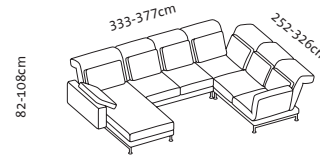

**Cushion set, any fabric
without extra charge**

2 cushions
55 x 38cm

1 cushion
55 x 38cm

2 cushions
55 x 38cm

3 cushions
55 x 38cm

Examples - generously-sized corner solutions

Seat height 42-44cm
Seat depth 48cm

Order No.
moule small

**73222 + 73240
+ 73223**

2l + E + 2r

Add-on sofa-2
Swivel seat on the left
+ corner element + add-on
sofa-2
Swivel seat on the right

**73222 + 73240
+ 73246 + 73231**

2l + E + Ze2 + Lc 98 r