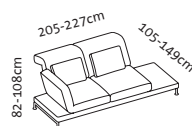

Add-on sofa left

+ basic element right

Seat height 42-44cm
Seat depth 48cm

Order No.	73226	73228	73224	73222	73218	73239	73231	73233
moule small	3l	2l m2A 25/50	2l mA 25	2l	1 Mfs l	Lc 128 r	Lc 98 r	Lc 78 r
	Add-on sofa-3 Swivel seat on the left	Add-on sofa-2 Swivel seat on the left and two trays 25/50	Add-on sofa-2 Swivel seat on the left and tray/25 on the left	Add-on sofa-2 Swivel seat on the left	Multifunctional arm- chair Swivel seat on the left	Long chair 128 Armrest on the right movable	Long chair 98 Armrest on the right movable	Long chair 78 Armrest on the right
Sleeping area					65 x 196 cm			
Fabric, removable								
Fabric requirement	11,70 m	8,40 m	8,20 m	8,20 m	4,80 m	9,10 m	8,00 m	7,20 m
Additional fabric allowance	5.230	4.347	3.985	3.691	2.492	3.297	2.959	2.795
20	5.680	4.710	4.350	4.054	2.658	3.619	3.261	2.965
24	5.972	4.894	4.531	4.237	2.807	3.796	3.429	3.050
28	6.266	5.085	4.724	4.429	2.944	3.932	3.558	3.135
32	6.420	5.187	4.827	4.530	2.984	4.040	3.656	3.220
36	6.575	5.293	4.931	4.636	3.013	4.143	3.750	3.305
40	6.733	5.400	5.039	4.744	3.045	4.242	3.833	3.371
44	6.887	5.503	5.144	4.846	3.087	4.341	3.936	3.436
48	7.035	5.607	5.245	4.949	3.185	4.443	4.018	3.548
52	7.171	5.694	5.333	5.038	3.299	4.524	4.091	3.659
60	7.464	5.901	5.538	5.244	3.414	4.725	4.277	3.829
64	7.607	5.999	5.638	5.343	3.473	4.824	4.364	3.914
80	8.189	6.391	6.032	5.735	3.717	5.206	4.709	4.254
Leather, removable								
Leather requirement	17,70 m²	12,70 m²	12,50 m²	12,40 m²	7,10 m²	13,50 m²	11,50 m²	11,70 m²
Additional leather allowance	6.951	5.479	5.117	4.822	3.310	4.392	3.975	3.488
542 Unit	7.953	6.194	5.834	5.537	3.670	5.052	4.566	4.048
558	8.955	6.915	6.555	6.260	4.023	5.706	5.154	4.807
562 Choice	9.471	7.269	6.907	6.612	4.228	6.037	5.451	4.947
566 Jumbo/Lama/Taron	9.986	7.611	7.252	6.956	4.429	6.364	5.739	5.087
570 Pearl	10.265	7.786	7.425	7.129	4.559	6.542	5.895	5.227
610	11.086	8.719	8.358	8.063	5.245	7.434	6.693	5.941
618	12.005	8.894	8.532	8.237	5.380	7.614	6.852	6.080
Cushion set, any fabric without extra charge	3 cushions 55 x 38cm	2 cushions 55 x 38cm	2 cushions 55 x 38cm	2 cushions 55 x 38cm	1 cushion 55 x 38cm	2 cushions 55 x 38cm	2 cushions 55 x 38cm	1 cushion 55 x 38cm