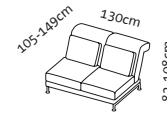

Additional elements Corner element

Seat height 42-44cm
Seat depth 48cm

Order No. 73240

moule small

E
Corner element

Connecting elements

73244

Ze1
Connecting
element-1