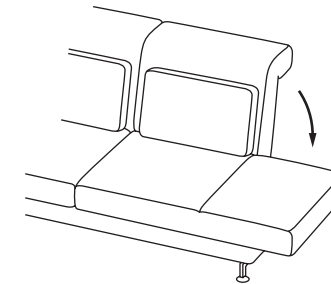

moile Backrest mechanism information

Standard

Fabric or leather loop for backrest mechanism activation

Lifting the **integrated, tiltable headrest**, lowering the side element and swivelling it towards the front and lowering the backrest by pulling the loop makes it possible to choose various reclining angles.

moile Side element adjustment

Basic position

The side element is upright; a quick push towards the inside releases the mechanism; it can then be lowered all the way down until it lies flush on the tray.