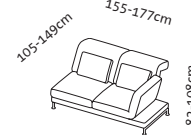

**Cushion set, any fabric
without extra charge**

5 cushions
55 x 38cm

5 cushions
55 x 38cm

4 cushions
55 x 38cm

Basic element left

+

add-on sofa right

Seat height 42-44cm
Seat depth 48cm

Order No.	73232	73230	73238	73219	73223	73225	73229	73227
moule small	Lc 78 l	Lc 98 l	Lc 128 l	1 Mfs r	2r	2r mA 25	2r mA 50/25	3r
	Long chair 78 Armrest on the left	Long chair 98 Armrest on the left movable	Long chair 128 Armrest on the left movable	Multifunctional armchair Swivel seat on the right 65 x 196 cm	Add-on sofa-2 Swivel seat on the right	Add-on sofa-2 Swivel seat on the right and tray/25 on the right	Add-on sofa-2 Swivel seat on the right and two trays 50/25	Add-on sofa-3 Swivel seat on the right