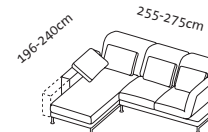

Cushion set, any fabric without extra charge

1 Kissen
55 x 38 cm

1 Kissen
55 x 38 cm

2 Kissen
55 x 38 cm

Optionally either natural beech, oiled, or stained beech sealed with a clear varnish (please state required stain shade as per remmers wood stain colour chart), dark or light oak, oiled oak, stained black and oiled, or walnut, oiled

629

Examples - compact corner suites

Seat height 42-44cm
Seat depth 48cm

Order No.	73232 + 73223	73222 + 73233	73230 + 73223	73222 + 73231	73230 + 73225	73224 + 73231
moule small	Lc 78 l + 2r	2l + Lc 78 r	Lc 98 l + 2r	2l + Lc 98 r	Lc 98 l + 2r mA 25	2l mA 25 + Lc 98 r
	Long chair 78 left + add-on sofa-2 Swivel seat on the right	Add-on sofa-2 Swivel seat on the left + long chair 78 right	Long chair 98 left + add-on sofa-2 Swivel seat on the right	Add-on sofa-2 Swivel seat on the left + long chair 98 right	Long chair 98 left + add-on sofa-2 Swivel seat on the right and tray/25	Add-on sofa-2 Swivel seat on the left and tray/25 + long chair 98 right