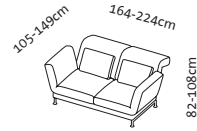

Armchairs and sofas

Seat height 42-44cm
Seat depth 48cm

Order No.	73101	73206	73207	73212	73261	73283
moule small	1	2	2 m2A 25	3	H	Ki
	Armchair	Sofa-2 with two swivel seats	Sofa-2 with two swivel seats and two trays/25	Sofa-3 with two swivel seats	Stool 65/47	Floor cushion small
Sleeping area		130 x 196cm	130 x 196cm			Cushion cover without filling Reduction -30
Fabric, removable						
Fabric requirement	5,40 m	9,20 m	9,20 m	12,50 m	1,40 m	0,90 m
Additional fabric allowance	2.435	4.189	4.779	5.714	854	152
20	2.528	4.626	5.215	6.234	899	173
24	2.571	4.841	5.432	6.562	920	182
28	2.619	5.059	5.652	6.883	939	195
32	2.665	5.146	5.736	7.019	963	205
36	2.710	5.206	5.796	7.153	984	217
40	2.757	5.315	5.905	7.289	1.004	227
44	2.803	5.406	5.998	7.428	1.024	238
48	2.848	5.562	6.154	7.633	1.043	249
52	2.896	5.722	6.312	7.832	1.064	260
60	2.986	5.944	6.535	8.147	1.102	282
64	3.032	6.054	6.645	8.303	1.121	291
80	3.217	6.501	7.091	8.925	1.201	336
Leather, removable						
Leather requirement	8,10 m ²	14,00 m ²	14,20 m ²	18,90 m ²	1,70 m ²	1,10 m ²
Additional leather allowance	2.881	5.516	6.106	7.630	1.004	167
542 Unit	3.275	6.297	6.887	8.687	1.154	280
558	3.670	7.076	7.666	9.750	1.306	336
562 Choice	3.800	7.457	8.048	10.298	1.345	351
566 Jumbo/Lama/Taron	3.933	7.847	8.437	10.843	1.372	387
570 Pearl	4.064	8.025	8.615	11.137	1.398	410
610	4.495	8.598	9.188	12.096	1.582	463
618	4.582	8.712	9.303	12.291	1.621	477
Cushion set, any fabric without extra charge	1 cushion 55 x 30cm	2 cushions 55 x 38cm	2 cushions 55 x 38cm	3 cushions 55 x 38cm		

The prices stated apply to orders for individual additional cushions. If fewer cushions than the number included in the set are required, the price reduction is 50%.

Stand alone designs

Seat height 42-44cm
Seat depth 48cm