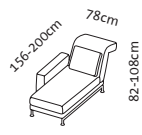

Leather, removable

	29,20 m ²	31,20 m ²	24,20 m ²
Leather requirement	29,20 m ²	31,20 m ²	24,20 m ²
Additional leather allowance	10.926	11.343	9.454
542 Unit	12.519	13.005	10.760
558	14.109	14.661	12.069
562 Choice	14.922	15.508	12.720
566 Jumbo/Lama/Taron	15.725	16.350	13.350
570 Pearl	16.160	16.807	13.681
610	17.779	18.520	15.412
618	18.857	19.619	15.746

**Cushion set, any fabric
without extra charge**

5 cushions
55 x 38cm

5 cushions
55 x 38cm

4 cushions
55 x 38cm

Basic element left

+

add-on sofa right

Seat height 42-44cm
Seat depth 48cm

Order No.	73232	73230	73238	73219	73223	73225	73229	73227
moule small	Lc 78 l	Lc 98 l	Lc 128 l	1 Mfs r	2r	2r mA 25	2r mA 50/25	3r
	Long chair 78 Armrest on the left	Long chair 98 Armrest on the left movable	Long chair 128 Armrest on the left movable	Multifunctional armchair Swivel seat on the right 65 x 196 cm	Add-on sofa-2 Swivel seat on the right	Add-on sofa-2 Swivel seat on the right and tray/25 on the right	Add-on sofa-2 Swivel seat on the right and two trays 50/25	Add-on sofa-3 Swivel seat on the right