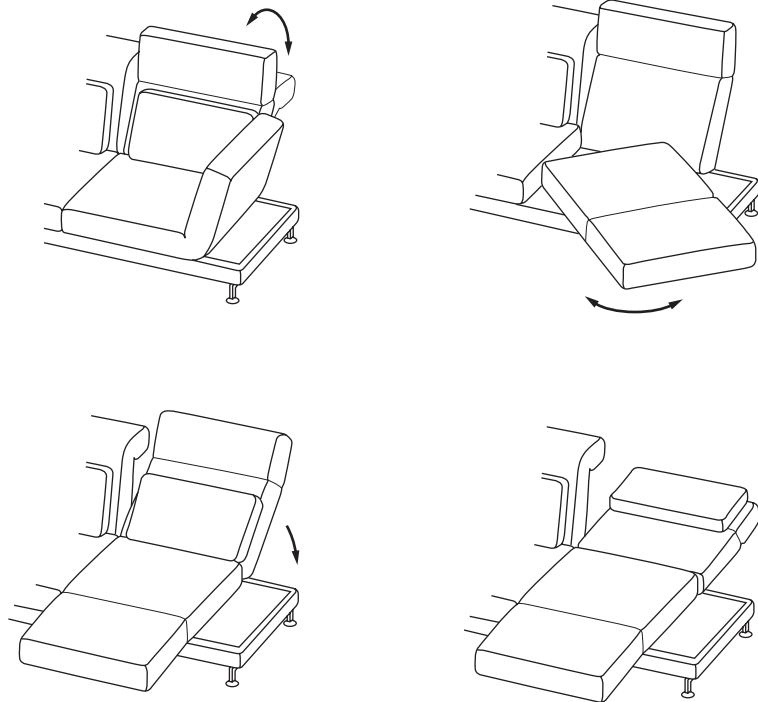

moile Backrest mechanism information

Standard

Fabric or leather loop for backrest mechanism activation

Lifting the **integrated, tiltable headrest**, lowering the side element and swivelling it towards the front and lowering the backrest by pulling the loop makes it possible to choose various reclining angles.