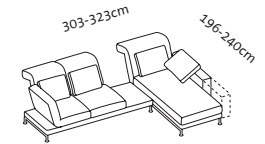

**Cushion set, any fabric
without extra charge**

3 cushions
55 x 38cm

4 cushions
55 x 38cm

4 cushions
55 x 38cm

Seat height 42-44cm
Seat depth 48cm

82-108cm

82-108cm

82-108cm

Order No. 73230 + 73227

moule small

Lc 98 l + 3r

Long chair 98 left
+ add-on sofa-3
Swivel seat on the right

73226 + 73231

3l + Lc 98 r

Add-on sofa-3
Swivel seat on the left
+ long chair 98 right

73238 + 73227