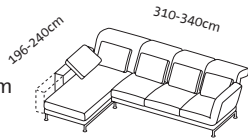

629

Examples - compact corner suites

Seat height 42-44cm
Seat depth 48cm

Order No.	73232 + 73223	73222 + 73233	73230 + 73223	73222 + 73231	73230 + 73225	73224 + 73231
moule small	Lc 78 l + 2r	2l + Lc 78 r	Lc 98 l + 2r	2l + Lc 98 r	Lc 98 l + 2r mA 25	2l mA 25 + Lc 98 r
	Long chair 78 left + add-on sofa-2 Swivel seat on the right	Add-on sofa-2 Swivel seat on the left + long chair 78 right	Long chair 98 left + add-on sofa-2 Swivel seat on the right	Add-on sofa-2 Swivel seat on the left + long chair 98 right	Long chair 98 left + add-on sofa-2 Swivel seat on the right and tray/25	Add-on sofa-2 Swivel seat on the left and tray/25 + long chair 98 right

Leather, removable

	73232 + 73223	73222 + 73233	73230 + 73223	73222 + 73231	73230 + 73225	73224 + 73231
Leather requirement	24,10 m ²		23,90 m ²		24,00 m ²	
Additional leather allowance	8.310		8.797		9.092	
542 Unit	9.585		10.103		10.400	542
558	11.067		11.414		11.709	558
562 Choice	11.559		12.063		12.358	562
566 Jumbo/Lama/Taron	12.043		12.695		12.991	566
570 Pearl	12.356		13.024		13.320	570
610	14.004		14.756		15.051	610
618	14.317		15.089		15.384	618

**Cushion set, any fabric
without extra charge**

3 cushions
55 x 38cm

4 cushions
55 x 38cm

4 cushions
55 x 38cm

Seat height 42-44cm
Seat depth 48cm

82-108cm

82-108cm

82-108cm