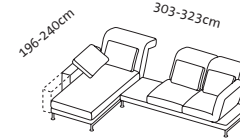

**Cushion set, any fabric
without extra charge**

3 cushions
55 x 38cm

4 cushions
55 x 38cm

4 cushions
55 x 38cm

Seat height 42-44cm
Seat depth 48cm

82-108cm

82-108cm

82-108cm

Order No. 73230 + 73227

moule small

Lc 98 l + 3r

Long chair 98 left
+ add-on sofa-3
Swivel seat on the right

73226 + 73231

3l + Lc 98 r

Add-on sofa-3
Swivel seat on the left
+ long chair 98 right

73238 + 73227