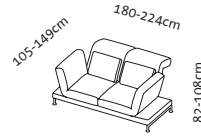

A gentle push downwards activates the catch.

The desired position can now be selected simply by lifting the side element into the desired position...

...with settings ranging all the way back to the basic position.

Armchairs and sofas

Seat height 42-44cm
Seat depth 48cm

Order No.	73101	73206	73207	73212	73261	73283
moule small	1	2	2 m2A 25	3	H	Ki
	Armchair	Sofa-2 with two swivel seats	Sofa-2 with two swivel seats and two trays/25	Sofa-3 with two swivel seats	Stool 65/47	Floor cushion small
Sleeping area		130 x 196cm	130 x 196cm			Cushion cover without filling Reduction -30
Fabric, removable						
Fabric requirement	5,40 m	9,20 m	9,20 m	12,50 m	1,40 m	0,90 m
Additional fabric allowance	2.435	4.189	4.779	5.714	854	152
20	2.528	4.626	5.215	6.234	899	173
24	2.571	4.841	5.432	6.562	920	182
28	2.619	5.059	5.652	6.883	939	195
32	2.665	5.146	5.736	7.019	963	205
36	2.710	5.206	5.796	7.153	984	217
40	2.757	5.315	5.905	7.289	1.004	227
44	2.803	5.406	5.998	7.428	1.024	238
48	2.848	5.562	6.154	7.633	1.043	249
52	2.896	5.722	6.312	7.832	1.064	260
60	2.986	5.944	6.535	8.147	1.102	282
64	3.032	6.054	6.645	8.303	1.121	291
80	3.217	6.501	7.091	8.925	1.201	336
Leather, removable						
Leather requirement	8,10 m ²	14,00 m ²	14,20 m ²	18,90 m ²	1,70 m ²	1,10 m ²
Additional leather allowance	2.881	5.516	6.106	7.630	1.004	167
542 Unit	3.275	6.297	6.887	8.687	1.154	280
558	3.670	7.076	7.666	9.750	1.306	336
562 Choice	3.800	7.457	8.048	10.298	1.345	351
566 Jumbo/Lama/Taron	3.933	7.847	8.437	10.843	1.372	387
570 Pearl	4.064	8.025	8.615	11.137	1.398	410
610	4.495	8.598	9.188	12.096	1.582	463
618	4.582	8.712	9.303	12.291	1.621	477
Cushion set, any fabric without extra charge	1 cushion 55 x 30cm	2 cushions 55 x 38cm	2 cushions 55 x 38cm	3 cushions 55 x 38cm		

The prices stated apply to orders for individual additional cushions. If fewer cushions than the number included in the set are required, the price reduction is 50%.

Stand alone designs

Seat height 42-44cm
Seat depth 48cm