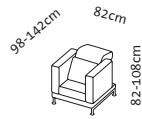

Armchairs and sofas

Seat height 42-44cm
Seat depth 48cm

Order No.	73101	73206	73207	73212	73261	73283
moule small	1	2	2 m2A 25	3	H	Ki
	Armchair	Sofa-2 with two swivel seats	Sofa-2 with two swivel seats and two trays/25	Sofa-3 with two swivel seats	Stool 65/47	Floor cushion small
Sleeping area		130 x 196cm	130 x 196cm			Cushion cover without filling Reduction -30
Fabric, removable						
Fabric requirement	5,40 m	9,20 m	9,20 m	12,50 m	1,40 m	0,90 m
Additional fabric allowance	2.435	4.189	4.779	5.714	854	152
20	2.528	4.626	5.215	6.234	899	173
24	2.571	4.841	5.432	6.562	920	182
28	2.619	5.059	5.652	6.883	939	195
32	2.665	5.146	5.736	7.019	963	205
36	2.710	5.206	5.796	7.153	984	217
40	2.757	5.315	5.905	7.289	1.004	227
44	2.803	5.406	5.998	7.428	1.024	238
48	2.848	5.562	6.154	7.633	1.043	249
52	2.896	5.722	6.312	7.832	1.064	260
60	2.986	5.944	6.535	8.147	1.102	282
64	3.032	6.054	6.645	8.303	1.121	291
80	3.217	6.501	7.091	8.925	1.201	336
Leather, removable						
Leather requirement	8,10 m ²	14,00 m ²	14,20 m ²	18,90 m ²	1,70 m ²	1,10 m ²
Additional leather allowance	2.881	5.516	6.106	7.630	1.004	167
542 Unit	3.275	6.297	6.887	8.687	1.154	280
558	3.670	7.076	7.666	9.750	1.306	336
562 Choice	3.800	7.457	8.048	10.298	1.345	351
566 Jumbo/Lama/Taron	3.933	7.847	8.437	10.843	1.372	387
570 Pearl	4.064	8.025	8.615	11.137	1.398	410
610	4.495	8.598	9.188	12.096	1.582	463
618	4.582	8.712	9.303	12.291	1.621	477
Cushion set, any fabric without extra charge	1 cushion 55 x 30cm	2 cushions 55 x 38cm	2 cushions 55 x 38cm	3 cushions 55 x 38cm		

The prices stated apply to orders for individual additional cushions. If fewer cushions than the number included in the set are required, the price reduction is 50%.

Stand alone designs

Seat height 42-44cm
Seat depth 48cm