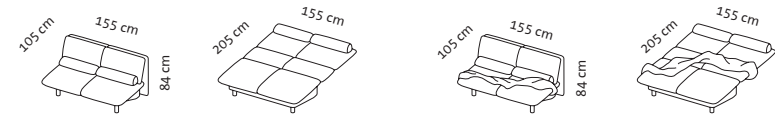

The versatile sofa bed offers a comfortable 155 x 205cm sleeping area. The covers are removable and can be replaced.

quint 155 Ordering information

Standard foot design

Alternatives at no extra charge

Polished chromed metal
Black powder-coated metal
Natural oiled beech, beech stained and sealed with clear varnish
(please specify color according to remmers stain color chart)

The conversion from a bed back to a sofa is just as easy: Gently pull the loop at the back upwards (3), and the sleeping area folds up again (4); don't forget to hide the loop again before the folding action is completed!

Seat height 42 cm
Seat depth 53 cm

Order No.

31616

31617

quint 155

2B

2B

Sofa bed
fixed covers

Sofa bed
removable covers

Sleeping area

155 x 205 cm

155 x 205 cm

Fabric

| | 7,90 m | 7,90 m |
|-----------------------------|--------|--------|
| Fabric requirement | 7,90 m | 7,90 m |
| Additional fabric allowance | 2.054 | 2.340 |
| 20 | 2.174 | 2.454 |
| 24 | 2.232 | 2.514 |
| 28 | 2.292 | 2.578 |
| 32 | 2.350 | 2.634 |
| 36 | 2.414 | 2.695 |
| 40 | 2.473 | 2.754 |
| 44 | 2.530 | 2.811 |
| 48 | 2.588 | 2.871 |
| 52 | 2.648 | 2.934 |
| 60 | 2.768 | 3.049 |
| 64 | 2.826 | 3.110 |
| 80 | 3.070 | 3.348 |