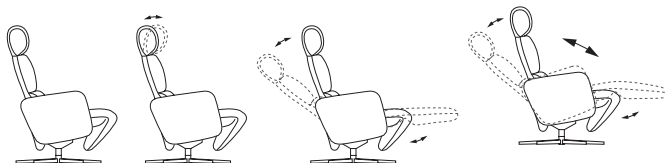

tele-marc Ordering information

Standard foot design

Five-star base, black powder-coated metal

Alternatives at no extra charge

Five-star base, polished chrome

Mechanism

Back and footrest are fully adjustable, automatic mechanism control panel located in the armrest; in addition, the armchair has a perfect "heart balance" option, the headrest is individually adjustable.

Control panel

The control panel in the armrest is always made from stainless steel to match the chosen foot version, either brushed black stainless steel to match the black powder-coated metal foot, or brushed stainless steel to match the polished chrome metal foot.