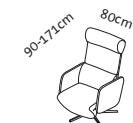

Replacement covers

The price for a second or replacement fabric cover is 35% (leather 55%) of the total price of a new cover of the chosen type in the respective fabric or leather price group.

Seat height 47cm
Seat depth 50cm

Order No.

74801

tele-marc

1 Mfs standard

Multifunctional armchair
Swivel mechanism

Seat height 49cm
Seat depth 54cm

74802

1 Mfs large

Large multifunctional armchair
Swivel mechanism

Fabric, removable

| | | |
|-----------------------------|--------|--------|
| Fabric requirement | 3,20 m | 4,20 m |
| Additional fabric allowance | 4.087 | 4.087 |
| 20 | 4.139 | 4.139 |
| 24 | 4.160 | 4.160 |
| 28 | 4.180 | 4.180 |
| 32 | 4.201 | 4.201 |
| 36 | 4.222 | 4.222 |
| 40 | 4.258 | 4.258 |
| 44 | 4.294 | 4.294 |
| 48 | 4.330 | 4.330 |
| 52 | 4.367 | 4.367 |
| 60 | 4.439 | 4.439 |
| 64 | 4.476 | 4.476 |
| 80 | 4.621 | 4.621 |