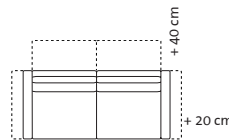

Price for a footrest covered in fabric/leather **920**

Seat height

Comfort seat height 45 cm

Construction

Wood and metal base, serpentine springs, seat and backrest premium-quality polyurethane foam wrapped in fleece, soft seating comfort with premium-quality polyurethane foam cores and chamber quilted cushions with a soft filling, covers removable

Recliner mechanism

Various reclining positions can be selected by lowering the side element as well as raising and lowering the back.

Dimension increases

Dimension increase when backs are lowered +40cm
Dimension increase when the side element is lowered +20cm