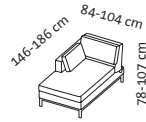

per footrest

+ 920

+ 920

+ 920

Cushion set

2 cushions
55 x 30 cm

2 cushions
55 x 30 cm

2 cushions
55 x 30 cm

Basic element on the left

+

add-on sofa on the right

Seat height 45 cm
Seat depth sofas 56 cm

Order No.

72426

72438

72431