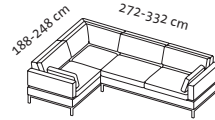

Armchairs and sofas

Seat height 45 cm
 Seat depth sofas 56 cm
 Seat depth Armchair 52 cm

Order No.	72401	72405	72410
tomo soft	1	2	3
	Armchair	Sofa-2	Sofa-3
Fabric, removable			
Fabric requirement	4,80 m	9,40 m	10,40 m
Additional fabric allowance	3.041	4.712	4.997
20	3.115	4.826	5.123
24	3.154	4.882	5.186
28	3.192	4.942	5.250
32	3.230	5.001	5.313
36	3.268	5.060	5.377
40	3.307	5.123	5.456
44	3.350	5.186	5.534
48	3.389	5.243	5.599
52	3.426	5.300	5.662
60	3.503	5.415	5.788
64	3.540	5.472	5.852
80	3.693	5.701	6.105
Leather, removable			
Leather requirement	7,70 m ²	15,20 m ²	16,80 m ²
Additional leather allowance	3.309	5.041	5.295
542 Unit	3.767	5.976	6.357
558	4.283	7.004	7.540
562 Choice	4.366	7.190	7.744
566 Jumbo/Lama/Taron	4.448	7.375	7.948
570 Pearl	4.530	7.559	8.151
610	4.949	8.310	8.979
618	5.040	8.463	9.156
Fabric bestsellers			
24	2.948	4.564	4.848
28	2.984	4.611	4.908
36	3.055	4.730	5.026
44	3.131	4.848	5.173
Leather bestsellers			
542 Unit	3.505	5.559	5.913
566 Jumbo/Lama/Taron	4.138	6.860	7.394
per footrest	+ 920	+ 920	+ 920
Cushion set		2 cushions 55 x 30 cm	2 cushions 55 x 30 cm

The prices apply to individual additional cushion orders. If fewer cushions are required than in the cushion set, the discount is 50%.

Corner suite examples

Seat height 45 cm
Seat depth sofas 56 cm

Order No.