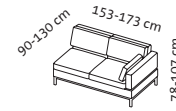

per footrest

+ 920

+ 920

+ 920

Cushion set

2 cushions
55 x 30 cm

2 cushions
55 x 30 cm

2 cushions
55 x 30 cm

Basic element on the left

+

add-on sofa on the right

Seat height 45 cm
Seat depth sofas 56 cm

Order No.

72426

72438

72431