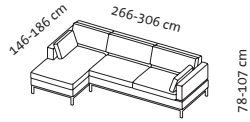

2 cushions
55 x 30 cm

2 cushions
55 x 30 cm

2 cushions
55 x 30 cm

4 tomo soft

Corner suite examples

Seat height 45 cm
Seat depth sofas 56 cm

Order No.

**72438
+ 72435**