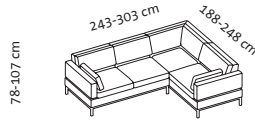

Armchairs and sofas

Seat height 45 cm
 Seat depth sofas 56 cm
 Seat depth Armchair 52 cm

Order No.	72401	72405	72410
tomo soft	1	2	3
	Armchair	Sofa-2	Sofa-3
Fabric, removable			
Fabric requirement	4,80 m	9,40 m	10,40 m
Additional fabric allowance	3.041	4.712	4.997
20	3.115	4.826	5.123
24	3.154	4.882	5.186
28	3.192	4.942	5.250
32	3.230	5.001	5.313
36	3.268	5.060	5.377
40	3.307	5.123	5.456
44	3.350	5.186	5.534
48	3.389	5.243	5.599
52	3.426	5.300	5.662
60	3.503	5.415	5.788
64	3.540	5.472	5.852
80	3.693	5.701	6.105
Leather, removable			
Leather requirement	7,70 m ²	15,20 m ²	16,80 m ²
Additional leather allowance	3.309	5.041	5.295
542 Unit	3.767	5.976	6.357
558	4.283	7.004	7.540
562 Choice	4.366	7.190	7.744
566 Jumbo/Lama/Taron	4.448	7.375	7.948
570 Pearl	4.530	7.559	8.151
610	4.949	8.310	8.979
618	5.040	8.463	9.156
Fabric bestsellers			
24	2.948	4.564	4.848
28	2.984	4.611	4.908
36	3.055	4.730	5.026
44	3.131	4.848	5.173
Leather bestsellers			
542 Unit	3.505	5.559	5.913
566 Jumbo/Lama/Taron	4.138	6.860	7.394
per footrest	+ 920	+ 920	+ 920
Cushion set		2 cushions 55 x 30 cm	2 cushions 55 x 30 cm

The prices apply to individual additional cushion orders. If fewer cushions are required than in the cushion set, the discount is 50%.

Corner suite examples

Seat height 45 cm
Seat depth sofas 56 cm

Order No.