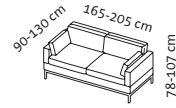

Recliner mechanism

Various reclining positions can be selected by lowering the side element as well as raising and lowering the back.

Dimension increases

Dimension increase when backs are lowered +40cm
Dimension increase when the side element is lowered +20cm

Armchairs and sofas

Seat height 45 cm
 Seat depth sofas 56 cm
 Seat depth Armchair 52 cm

Order No.	72401	72405	72410
tomo soft	1	2	3
	Armchair	Sofa-2	Sofa-3
Fabric, removable			
Fabric requirement	4,80 m	9,40 m	10,40 m
Additional fabric allowance	3.041	4.712	4.997
20	3.115	4.826	5.123
24	3.154	4.882	5.186
28	3.192	4.942	5.250
32	3.230	5.001	5.313
36	3.268	5.060	5.377
40	3.307	5.123	5.456
44	3.350	5.186	5.534
48	3.389	5.243	5.599
52	3.426	5.300	5.662
60	3.503	5.415	5.788
64	3.540	5.472	5.852
80	3.693	5.701	6.105
Leather, removable			
Leather requirement	7,70 m ²	15,20 m ²	16,80 m ²
Additional leather allowance	3.309	5.041	5.295
542 Unit	3.767	5.976	6.357
558	4.283	7.004	7.540
562 Choice	4.366	7.190	7.744
566 Jumbo/Lama/Taron	4.448	7.375	7.948
570 Pearl	4.530	7.559	8.151
610	4.949	8.310	8.979
618	5.040	8.463	9.156
Fabric bestsellers			
24	2.948	4.564	4.848
28	2.984	4.611	4.908
36	3.055	4.730	5.026
44	3.131	4.848	5.173
Leather bestsellers			
542 Unit	3.505	5.559	5.913
566 Jumbo/Lama/Taron	4.138	6.860	7.394
per footrest	+ 920	+ 920	+ 920
Cushion set		2 cushions 55 x 30 cm	2 cushions 55 x 30 cm