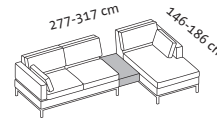

2 cushions
55 x 30 cm

2 cushions
55 x 30 cm

2 cushions
55 x 30 cm

4 tomo soft

Corner suite examples

Seat height 45 cm
Seat depth sofas 56 cm

Order No.

**72438
+ 72435**