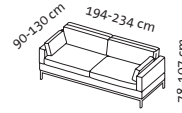

Price for a footrest covered in fabric/leather **920**

Seat height

Comfort seat height 45 cm

Construction

Wood and metal base, serpentine springs, seat and backrest premium-quality polyurethane foam wrapped in fleece, soft seating comfort with premium-quality polyurethane foam cores and chamber quilted cushions with a soft filling, covers removable

Recliner mechanism

Various reclining positions can be selected by lowering the side element as well as raising and lowering the back.

Dimension increases

Dimension increase when backs are lowered +40cm
Dimension increase when the side element is lowered +20cm

Armchairs and sofas

Seat height 45 cm
 Seat depth sofas 56 cm
 Seat depth Armchair 52 cm

Order No.	72401	72405	72410
tomo soft	1	2	3
	Armchair	Sofa-2	Sofa-3
Fabric, removable			
Fabric requirement	4,80 m	9,40 m	10,40 m
Additional fabric allowance	3.041	4.712	4.997
20	3.115	4.826	5.123
24	3.154	4.882	5.186
28	3.192	4.942	5.250
32	3.230	5.001	5.313
36	3.268	5.060	5.377
40	3.307	5.123	5.456
44	3.350	5.186	5.534
48	3.389	5.243	5.599
52	3.426	5.300	5.662
60	3.503	5.415	5.788
64	3.540	5.472	5.852
80	3.693	5.701	6.105
Leather, removable			
Leather requirement	7,70 m ²	15,20 m ²	16,80 m ²
Additional leather allowance	3.309	5.041	5.295
542 Unit	3.767	5.976	6.357
558	4.283	7.004	7.540
562 Choice	4.366	7.190	7.744
566 Jumbo/Lama/Taron	4.448	7.375	7.948
570 Pearl	4.530	7.559	8.151
610	4.949	8.310	8.979
618	5.040	8.463	9.156
Fabric bestsellers			
24	2.948	4.564	4.848
28	2.984	4.611	4.908
36	3.055	4.730	5.026
44	3.131	4.848	5.173
Leather bestsellers			
542 Unit	3.505	5.559	5.913
566 Jumbo/Lama/Taron	4.138	6.860	7.394
per footrest	+ 920	+ 920	+ 920
Cushion set		2 cushions 55 x 30 cm	2 cushions 55 x 30 cm