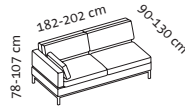

+ 920

Cushion set

1 cushion
55 x 30 cm

1 cushion
55 x 30 cm

1 cushion
55 x 30 cm

1 cushion
55 x 30 cm

6 tomo soft

Add-on sofa on the left

+

basic element on the right

Seat height 45 cm
Seat depth sofas 56 cm

Order No.

72434

72430

72439

72427