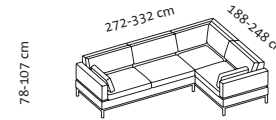

Armchairs and sofas

Seat height 45 cm
 Seat depth sofas 56 cm
 Seat depth Armchair 52 cm

Order No.	72401	72405	72410
tomo soft	1	2	3
	Armchair	Sofa-2	Sofa-3
Fabric, removable			
Fabric requirement	4,80 m	9,40 m	10,40 m
Additional fabric allowance	3.041	4.712	4.997
20	3.115	4.826	5.123
24	3.154	4.882	5.186
28	3.192	4.942	5.250
32	3.230	5.001	5.313
36	3.268	5.060	5.377
40	3.307	5.123	5.456
44	3.350	5.186	5.534
48	3.389	5.243	5.599
52	3.426	5.300	5.662
60	3.503	5.415	5.788
64	3.540	5.472	5.852
80	3.693	5.701	6.105
Leather, removable			
Leather requirement	7,70 m ²	15,20 m ²	16,80 m ²
Additional leather allowance	3.309	5.041	5.295
542 Unit	3.767	5.976	6.357
558	4.283	7.004	7.540
562 Choice	4.366	7.190	7.744
566 Jumbo/Lama/Taron	4.448	7.375	7.948
570 Pearl	4.530	7.559	8.151
610	4.949	8.310	8.979
618	5.040	8.463	9.156
Fabric bestsellers			
24	2.948	4.564	4.848
28	2.984	4.611	4.908
36	3.055	4.730	5.026
44	3.131	4.848	5.173
Leather bestsellers			
542 Unit	3.505	5.559	5.913
566 Jumbo/Lama/Taron	4.138	6.860	7.394
per footrest	+ 920	+ 920	+ 920
Cushion set		2 cushions 55 x 30 cm	2 cushions 55 x 30 cm

The prices apply to individual additional cushion orders. If fewer cushions are required than in the cushion set, the discount is 50%.

Corner suite examples

Seat height 45 cm
Seat depth sofas 56 cm

Order No.