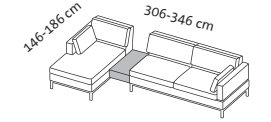

2 cushions
55 x 30 cm

2 cushions
55 x 30 cm

2 cushions
55 x 30 cm

4 tomo soft

Corner suite examples

Seat height 45 cm
Seat depth sofas 56 cm

Order No.

**72438
+ 72435**