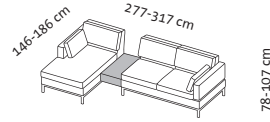

2 cushions
55 x 30 cm

2 cushions
55 x 30 cm

2 cushions
55 x 30 cm

4 tomo soft

Corner suite examples

Seat height 45 cm
Seat depth sofas 56 cm

Order No.

**72438
+ 72435**