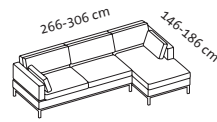

2 cushions
55 x 30 cm

2 cushions
55 x 30 cm

2 cushions
55 x 30 cm

4 tomo soft

Corner suite examples

Seat height 45 cm
Seat depth sofas 56 cm

Order No.

**72438
+ 72435**