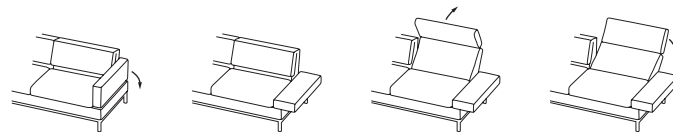

tomo soft Ordering information

Side element

Standard foot design

Polished chrome metal base frame

Alternatives at no extra charge

Black powder-coated metal base frame

Optional footrest

tomo can optionally be equipped with an with a **integrated, extendable and tiltable pull-out** footrest on each seat (except the longchair).
Please state with each order whether the footrest should be in front on the **right** or on the **left**.
Footrest size: 40 x 40 cm

Price for a footrest covered in fabric/leather **920**

Seat height

Comfort seat height 45 cm

Construction

Wood and metal base, serpentine springs, seat and backrest premium-quality polyurethane foam wrapped in fleece, soft seating comfort with premium-quality polyurethane foam cores and chamber quilted cushions with a soft filling, covers removable

Recliner mechanism

Various reclining positions can be selected by lowering the side element as well as raising and lowering the back.

Dimension increases

Dimension increase when backs are lowered +40cm
Dimension increase when the side element is lowered +20cm