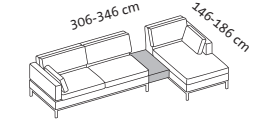

2 cushions
55 x 30 cm

2 cushions
55 x 30 cm

2 cushions
55 x 30 cm

4 tomo soft

Corner suite examples

Seat height 45 cm
Seat depth sofas 56 cm

Order No.

**72438
+ 72435**