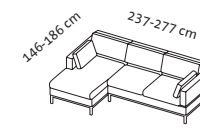

Seat height 45 cm
 Seat depth sofas 56 cm
 Seat depth Armchair 52 cm

Order No.	72601	72605	72610
tomo compact	1	2	3
	Armchair	Sofa-2	Sofa-3
Fabric, removable			
Fabric requirement	4,80 m	9,40 m	10,40 m
Additional fabric allowance	2.944	4.521	4.806
20	3.020	4.636	4.932
24	3.059	4.693	4.997
28	3.097	4.744	5.060
32	3.135	4.810	5.123
36	3.173	4.871	5.186
40	3.214	4.932	5.265
44	3.254	4.997	5.345
48	3.294	5.054	5.408
52	3.332	5.112	5.472
60	3.407	5.225	5.599
64	3.445	5.282	5.662
80	3.597	5.510	5.915
Leather, removable			
Leather requirement	7,70 m ²	15,20 m ²	16,80 m ²
Additional leather allowance	3.214	4.851	5.104
542 Unit	3.671	5.784	6.166
558	4.186	6.814	7.349
562 Choice	4.269	6.999	7.553
566 Jumbo/Lama/Taron	4.352	7.185	7.758
570 Pearl	4.435	7.368	7.961
610	4.856	8.119	8.786
618	4.944	8.272	8.966
Fabric bestsellers			
24	2.858	4.386	4.670
28	2.895	4.434	4.730
36	2.966	4.552	4.848
44	3.043	4.670	4.996
Leather bestsellers			
542 Unit	3.416	5.380	5.736
566 Jumbo/Lama/Taron	4.049	6.683	7.217
per footrest	+ 920	+ 920	+ 920
Cushion set	-	2 cushion 55 x 30 cm	2 cushion 55 x 30 cm

The prices apply to individual additional cushion orders. If fewer cushions are required than in the cushion set, the discount is 50%.

Corner suite examples

Seat height 45 cm
Seat depth sofas 56 cm

78-107 cm

78-107 cm

78-107 cm

Order No.

**72626
+ 72631**

Eas l + 2 Aso r

**72630
+ 72627**

2 Aso l + Eas r

**72626
+ 72635**