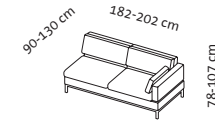

Basic element on the left

+

add-on sofa on the right

Seat height 45 cm
Seat depth sofas 56 cm

Order No.

72626

72638

72631

72635

tomo compact

Eas l

Lc 84 l

2 Aso r

3 Aso r

Add-on corner sofa
on the left

Longchair 84 small
armrest on the left

Add-on sofa-2
on the right

Add-on sofa-3
on the right

Fabric, removable

Fabric requirement	10,40 m	6,00 m
Additional fabric allowance	5.333	3.290
20	5.485	3.382
24	5.561	3.426
28	5.631	3.471
32	5.704	3.514
36	5.776	3.559
40	5.858	3.593
44	5.941	3.629
48	6.016	3.674
52	6.093	3.717
60	6.245	3.806
64	6.321	3.851
80	6.625	4.028

	8,00 m	9,00 m
	4.047	4.332
	4.148	4.445
	4.199	4.502
	4.237	4.553
	4.300	4.611
	4.351	4.667
	4.410	4.744
	4.472	4.819
	4.522	4.876
	4.573	4.932
	4.673	5.047
	4.724	5.104
	4.927	5.333
		20
		24
		28
		32
		36
		40
		44
		48
		52
		60
		64
		80

Leather, removable

Leather requirement	16,90 m²	9,80 m²
Additional leather allowance	5.772	3.798
542 Unit	6.790	4.307
558	7.883	4.766
562 Choice	8.100	4.919
566 Jumbo/Lama/Taron	8.317	5.070
570 Pearl	8.532	5.224
610	9.513	5.733
618	9.724	5.835

	13,00 m²	14,50 m²
	4.359	4.614
	5.167	5.549
	6.045	6.580
	6.211	6.763
	6.376	6.948
	6.540	7.133
	7.190	7.870
	7.331	8.023
		542
		558
		562
		566
		570
		610
		618

Fabric bestsellers

24	5.198	3.202
28	5.262	3.244
36	5.399	3.327
44	5.552	3.392

	3.924	4.209
	3.960	4.256
	4.066	4.363
	4.179	4.506
		24
		28
		36
		44

Leather bestsellers

542 Unit	6.315	4.007
566 Jumbo/Lama/Taron	7.737	4.718

	4.806	5.162
	5.931	6.464
		542
		566

per footrest

+ 920

—

+ 920

+ 920

Cushion set

1 cushion
55 x 30 cm

1 cushion
55 x 30 cm

1 cushion
55 x 30 cm

1 cushion
55 x 30 cm

6 tomo compact