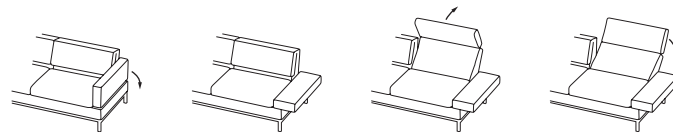

Sled base,
polished chromed metal or black powder-coated metal

Optional footrest

tomo can optionally be equipped with an with a
integrated, extendable and tiltable pull-out footrest on each seat (except the longchair).

Please state with each order whether the footrest should be in front on the **right** or on the **left**.

Footrest size: 40 x 40 cm

Price for a footrest covered in fabric/leather **920**

Seat height

Comfort seat height 45 cm

Construction

Wood and metal base frame, serpentine springs, seat and backrest premium-quality polyurethane foam wrapped in fleece, frm seating comfort, covers removable

Recliner mechanism

Various reclining positions can be selected by lowering the side element as well as raising and lowering the back.

Dimension increases

Dimension increase when backs are lowered +40cm
Dimension increase when the side element is lowered +20cm

How to clean the covers

Please refer to pages 2 and 3 of the general information for care instructions.