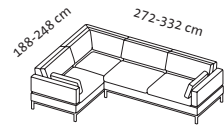

2 tomo compact

Stool

Cushion

Order No.	72660	72661	72680
tomo compact	H	Ba	Ki
	Stool	Bench	Floor cushion
			Cushion cover without filling Reduction -30
Fabric, removable			
Fabric requirement	1,80 m	2,20 m	0,90 m
Additional fabric allowance	1.104	1.215	133
20	1.123	1.241	150
24	1.133	1.255	157
28	1.146	1.260	165
32	1.150	1.274	172
36	1.159	1.286	179
40	1.178	1.304	188
44	1.197	1.324	194
48	1.207	1.335	202
52	1.215	1.349	208
60	1.234	1.373	224
64	1.244	1.386	230
80	1.282	1.437	260
Leather, removable			
Leather requirement	3,00 m ²	3,60 m ²	1,40 m ²
Additional leather allowance	1.202	1.224	141
542 Unit	1.329	1.393	236
558	1.456	1.584	272
562 Choice	1.488	1.616	283
566 Jumbo/Lama/Taron	1.520	1.647	314
570 Pearl	1.552	1.679	329
610	1.629	1.807	383
618	1.647	1.838	394
Fabric bestsellers			
24	1.059	1.173	
28	1.071	1.178	
36	1.084	1.202	
44	1.119	1.238	
Leather bestsellers			
542 Unit	1.238	1.296	
566 Jumbo/Lama/Taron	1.415	1.533	

The prices apply to individual additional cushion orders. If fewer cushions are required than in the cushion set, the discount is 50%.

Corner suite examples

Seat height 45 cm
Seat depth sofas 56 cm

78-107 cm