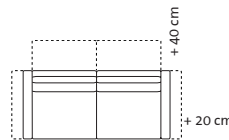

Please state with each order whether the footrest should be in front on the **right** or on the **left**.

Footrest size: 40 x 40 cm

Price for a footrest covered in fabric/leather **920**

Seat height

Comfort seat height 45 cm

Dimension increases

Dimension increase when backs are lowered +40cm
Dimension increase when the side element is lowered +20cm

How to clean the covers

Please refer to pages 2 and 3 of the general information for care instructions.