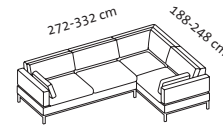

2 tomo compact

Stool

Cushion

Order No.	72660	72661	72680
tomo compact	H	Ba	Ki
	Stool	Bench	Floor cushion
			Cushion cover without filling Reduction -30
Fabric, removable			
Fabric requirement	1,80 m	2,20 m	0,90 m
Additional fabric allowance	1.104	1.215	133
20	1.123	1.241	150
24	1.133	1.255	157
28	1.146	1.260	165
32	1.150	1.274	172
36	1.159	1.286	179
40	1.178	1.304	188
44	1.197	1.324	194
48	1.207	1.335	202
52	1.215	1.349	208
60	1.234	1.373	224
64	1.244	1.386	230
80	1.282	1.437	260
Leather, removable			
Leather requirement	3,00 m ²	3,60 m ²	1,40 m ²
Additional leather allowance	1.202	1.224	141
542 Unit	1.329	1.393	236
558	1.456	1.584	272
562 Choice	1.488	1.616	283
566 Jumbo/Lama/Taron	1.520	1.647	314
570 Pearl	1.552	1.679	329
610	1.629	1.807	383
618	1.647	1.838	394
Fabric bestsellers			
24	1.059	1.173	
28	1.071	1.178	
36	1.084	1.202	
44	1.119	1.238	
Leather bestsellers			
542 Unit	1.238	1.296	
566 Jumbo/Lama/Taron	1.415	1.533	

The prices apply to individual additional cushion orders. If fewer cushions are required than in the cushion set, the discount is 50%.

Corner suite examples

Seat height 45 cm
Seat depth sofas 56 cm

78-107 cm

78-107 cm

78-107 cm

Order No.

**72626
+ 72631**

Eas l + 2 Aso r

**72630
+ 72627**

2 Aso l + Eas r

**72626
+ 72635**