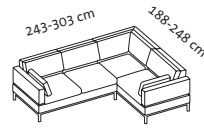

2 tomo compact

Stool

Cushion

Order No.	72660	72661	72680
tomo compact	H	Ba	Ki
	Stool	Bench	Floor cushion
			Cushion cover without filling Reduction -30
Fabric, removable			
Fabric requirement	1,80 m	2,20 m	0,90 m
Additional fabric allowance	1.104	1.215	133
20	1.123	1.241	150
24	1.133	1.255	157
28	1.146	1.260	165
32	1.150	1.274	172
36	1.159	1.286	179
40	1.178	1.304	188
44	1.197	1.324	194
48	1.207	1.335	202
52	1.215	1.349	208
60	1.234	1.373	224
64	1.244	1.386	230
80	1.282	1.437	260
Leather, removable			
Leather requirement	3,00 m ²	3,60 m ²	1,40 m ²
Additional leather allowance	1.202	1.224	141
542 Unit	1.329	1.393	236
558	1.456	1.584	272
562 Choice	1.488	1.616	283
566 Jumbo/Lama/Taron	1.520	1.647	314
570 Pearl	1.552	1.679	329
610	1.629	1.807	383
618	1.647	1.838	394
Fabric bestsellers			
24	1.059	1.173	
28	1.071	1.178	
36	1.084	1.202	
44	1.119	1.238	
Leather bestsellers			
542 Unit	1.238	1.296	
566 Jumbo/Lama/Taron	1.415	1.533	

The prices apply to individual additional cushion orders. If fewer cushions are required than in the cushion set, the discount is 50%.

Corner suite examples

Seat height 45 cm
Seat depth sofas 56 cm

78-107 cm