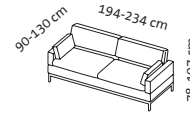

Armchairs and sofas

Seat height 45 cm
Seat depth sofas 56 cm
Seat depth Armchair 52 cm

Order No.	72601	72605	72610
tomo compact	1	2	3
	Armchair	Sofa-2	Sofa-3
Fabric, removable			
Fabric requirement	4,80 m	9,40 m	10,40 m
Additional fabric allowance	2.944	4.521	4.806
20	3.020	4.636	4.932
24	3.059	4.693	4.997
28	3.097	4.744	5.060
32	3.135	4.810	5.123
36	3.173	4.871	5.186
40	3.214	4.932	5.265
44	3.254	4.997	5.345
48	3.294	5.054	5.408
52	3.332	5.112	5.472
60	3.407	5.225	5.599
64	3.445	5.282	5.662
80	3.597	5.510	5.915
Leather, removable			
Leather requirement	7,70 m²	15,20 m²	16,80 m²
Additional leather allowance	3.214	4.851	5.104
542 Unit	3.671	5.784	6.166
558	4.186	6.814	7.349
562 Choice	4.269	6.999	7.553
566 Jumbo/Lama/Taron	4.352	7.185	7.758
570 Pearl	4.435	7.368	7.961
610	4.856	8.119	8.786
618	4.944	8.272	8.966
Fabric bestsellers			
24	2.858	4.386	4.670
28	2.895	4.434	4.730
36	2.966	4.552	4.848
44	3.043	4.670	4.996
Leather bestsellers			
542 Unit	3.416	5.380	5.736
566 Jumbo/Lama/Taron	4.049	6.683	7.217
per footrest	+ 920	+ 920	+ 920
Cushion set	-	2 cushion 55 x 30 cm	2 cushion 55 x 30 cm

2 tomo compact