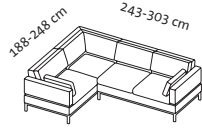

2 tomo compact

Stool

Cushion

Order No.	72660	72661	72680
tomo compact	H	Ba	Ki
	Stool	Bench	Floor cushion
			Cushion cover without filling Reduction -30
Fabric, removable			
Fabric requirement	1,80 m	2,20 m	0,90 m
Additional fabric allowance	1.104	1.215	133
20	1.123	1.241	150
24	1.133	1.255	157
28	1.146	1.260	165
32	1.150	1.274	172
36	1.159	1.286	179
40	1.178	1.304	188
44	1.197	1.324	194
48	1.207	1.335	202
52	1.215	1.349	208
60	1.234	1.373	224
64	1.244	1.386	230
80	1.282	1.437	260
Leather, removable			
Leather requirement	3,00 m ²	3,60 m ²	1,40 m ²
Additional leather allowance	1.202	1.224	141
542 Unit	1.329	1.393	236
558	1.456	1.584	272
562 Choice	1.488	1.616	283
566 Jumbo/Lama/Taron	1.520	1.647	314
570 Pearl	1.552	1.679	329
610	1.629	1.807	383
618	1.647	1.838	394
Fabric bestsellers			
24	1.059	1.173	
28	1.071	1.178	
36	1.084	1.202	
44	1.119	1.238	
Leather bestsellers			
542 Unit	1.238	1.296	
566 Jumbo/Lama/Taron	1.415	1.533	

The prices apply to individual additional cushion orders. If fewer cushions are required than in the cushion set, the discount is 50%.

Corner suite examples

Seat height 45 cm
Seat depth sofas 56 cm

78-107 cm