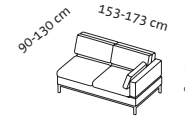

Basic element on the left

+

add-on sofa on the right

Seat height 45 cm
Seat depth sofas 56 cm

Order No.

72626

72638

72631

72635

tomo compact

Eas l

Lc 84 l

2 Aso r

3 Aso r

Add-on corner sofa
on the left

Longchair 84 small
armrest on the left

Add-on sofa-2
on the right

Add-on sofa-3
on the right

Fabric, removable

Fabric requirement	10,40 m	6,00 m
Additional fabric allowance	5.333	3.290
20	5.485	3.382
24	5.561	3.426
28	5.631	3.471
32	5.704	3.514
36	5.776	3.559
40	5.858	3.593
44	5.941	3.629
48	6.016	3.674
52	6.093	3.717
60	6.245	3.806
64	6.321	3.851
80	6.625	4.028

	8,00 m	9,00 m
	4.047	4.332
	4.148	4.445
	4.199	4.502
	4.237	4.553
	4.300	4.611
	4.351	4.667
	4.410	4.744
	4.472	4.819
	4.522	4.876
	4.573	4.932
	4.673	5.047
	4.724	5.104
	4.927	5.333
		20
		24
		28
		32
		36
		40
		44
		48
		52
		60
		64
		80

Leather, removable

Leather requirement	16,90 m²	9,80 m²
Additional leather allowance	5.772	3.798
542 Unit	6.790	4.307
558	7.883	4.766
562 Choice	8.100	4.919
566 Jumbo/Lama/Taron	8.317	5.070
570 Pearl	8.532	5.224
610	9.513	5.733
618	9.724	5.835

	13,00 m²	14,50 m²
	4.359	4.614
	5.167	5.549
	6.045	6.580
	6.211	6.763
	6.376	6.948
	6.540	7.133
	7.190	7.870
	7.331	8.023
		542
		558
		562
		566
		570
		610
		618

Fabric bestsellers

24	5.198	3.202
28	5.262	3.244
36	5.399	3.327
44	5.552	3.392

	3.924	4.209
	3.960	4.256
	4.066	4.363
	4.179	4.506
		24
		28
		36
		44

Leather bestsellers

542 Unit	6.315	4.007
566 Jumbo/Lama/Taron	7.737	4.718

	4.806	5.162
	5.931	6.464
		542
		566

per footrest

+ 920

—

+ 920

+ 920

Cushion set

1 cushion
55 x 30 cm

1 cushion
55 x 30 cm

1 cushion
55 x 30 cm

1 cushion
55 x 30 cm

6 tomo compact