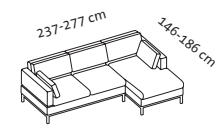

Seat height 45 cm
 Seat depth sofas 56 cm
 Seat depth Armchair 52 cm

Order No.	72601	72605	72610
tomo compact	1	2	3
	Armchair	Sofa-2	Sofa-3
Fabric, removable			
Fabric requirement	4,80 m	9,40 m	10,40 m
Additional fabric allowance	2.944	4.521	4.806
20	3.020	4.636	4.932
24	3.059	4.693	4.997
28	3.097	4.744	5.060
32	3.135	4.810	5.123
36	3.173	4.871	5.186
40	3.214	4.932	5.265
44	3.254	4.997	5.345
48	3.294	5.054	5.408
52	3.332	5.112	5.472
60	3.407	5.225	5.599
64	3.445	5.282	5.662
80	3.597	5.510	5.915
Leather, removable			
Leather requirement	7,70 m ²	15,20 m ²	16,80 m ²
Additional leather allowance	3.214	4.851	5.104
542 Unit	3.671	5.784	6.166
558	4.186	6.814	7.349
562 Choice	4.269	6.999	7.553
566 Jumbo/Lama/Taron	4.352	7.185	7.758
570 Pearl	4.435	7.368	7.961
610	4.856	8.119	8.786
618	4.944	8.272	8.966
Fabric bestsellers			
24	2.858	4.386	4.670
28	2.895	4.434	4.730
36	2.966	4.552	4.848
44	3.043	4.670	4.996
Leather bestsellers			
542 Unit	3.416	5.380	5.736
566 Jumbo/Lama/Taron	4.049	6.683	7.217
per footrest	+ 920	+ 920	+ 920
Cushion set	-	2 cushion 55 x 30 cm	2 cushion 55 x 30 cm

The prices apply to individual additional cushion orders. If fewer cushions are required than in the cushion set, the discount is 50%.

Corner suite examples

Seat height 45 cm
Seat depth sofas 56 cm

78-107 cm

78-107 cm

78-107 cm

Order No.

**72626
+ 72631**

Eas l + 2 Aso r

**72630
+ 72627**

2 Aso l + Eas r

**72626
+ 72635**