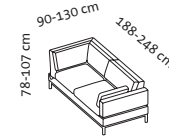

+ 920

Cushion set

1 cushion
55 x 30 cm

1 cushion
55 x 30 cm

1 cushion
55 x 30 cm

1 cushion
55 x 30 cm

6 tomo compact

Add-on sofa on the left

+

basic element on the right

Seat height 45 cm
Seat depth sofas 56 cm

Order No.

72634

72630

72639

72627